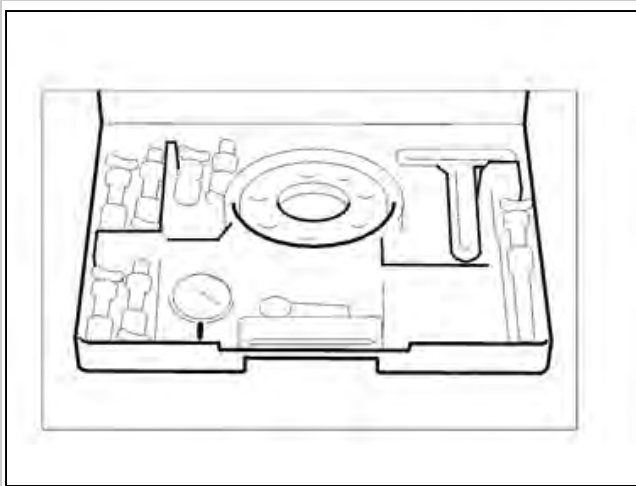

Courtesy of VOLVO CARS CORPORATION

999 5418 Measuring kit (hub, brake disc and runout, b-vers)

Tool number: 999 5418

Tool description: Measuring kit (hub, brake disc and runout, b-vers)

Tool boards: 61

EXTRA INFORMATION

Sample