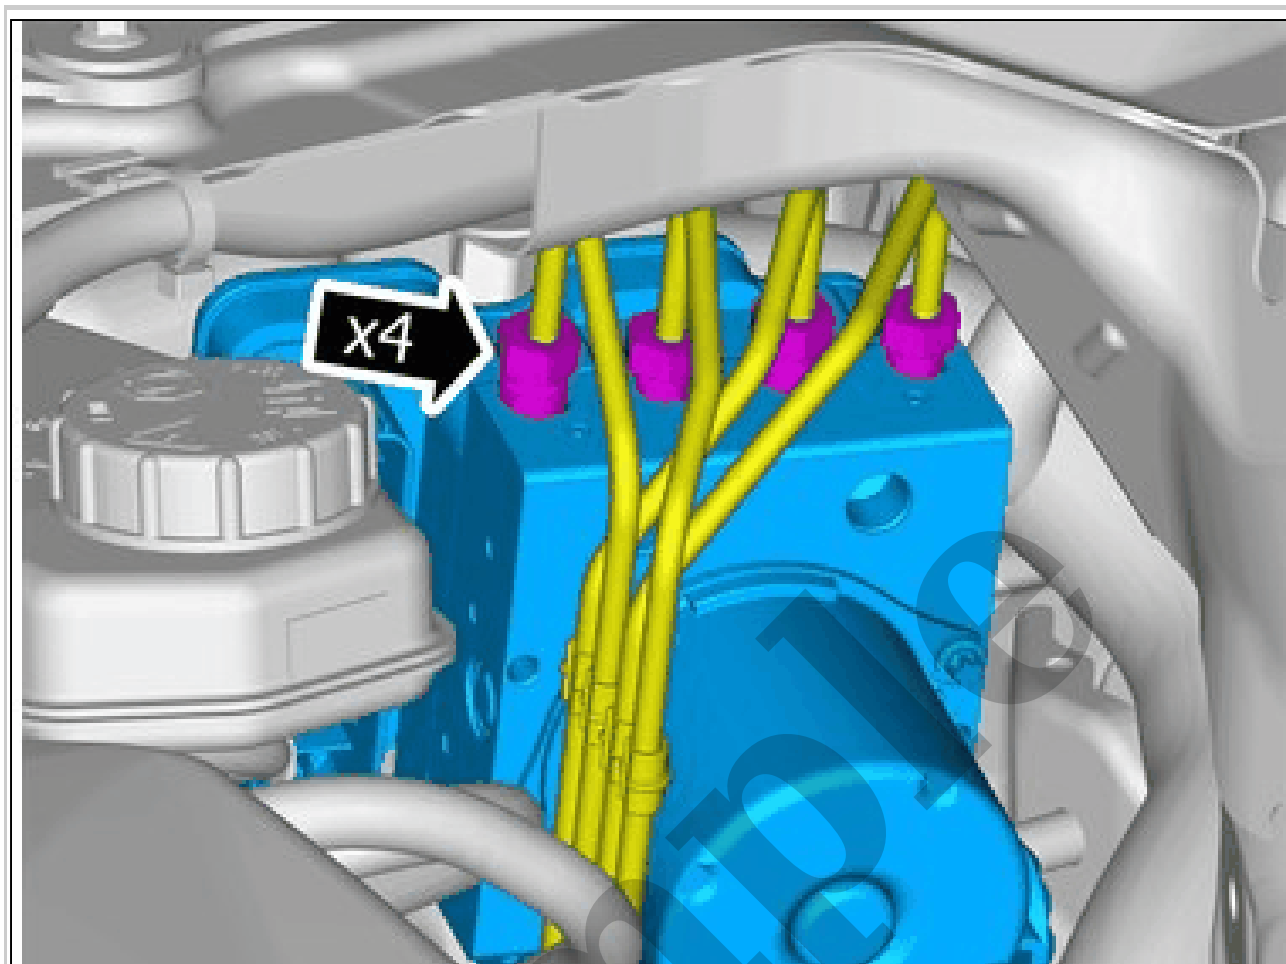

Sample

Courtesy of VOLVO CARS CORPORATION

Remove the screws.

Remove the marked part.

Torque: Battery box, to Body, 13Nm

Courtesy of VOLVO CARS CORPORATION

Pull the component in direction of the arrow.

Courtesy of VOLVO CARS CORPORATION

Loosen the nuts.

Torque: Ø6 mm diameter brake line, 14Nm

**VEHICLE DYNAMICS DOMAIN MASTER > VEHICLE DYNAMICS DOMAIN MASTER
(VDDM) [2018-2022, B4204T18 | 2019-2022, B4204T47] > INSTALLATION**

To install, reverse the removal procedure.