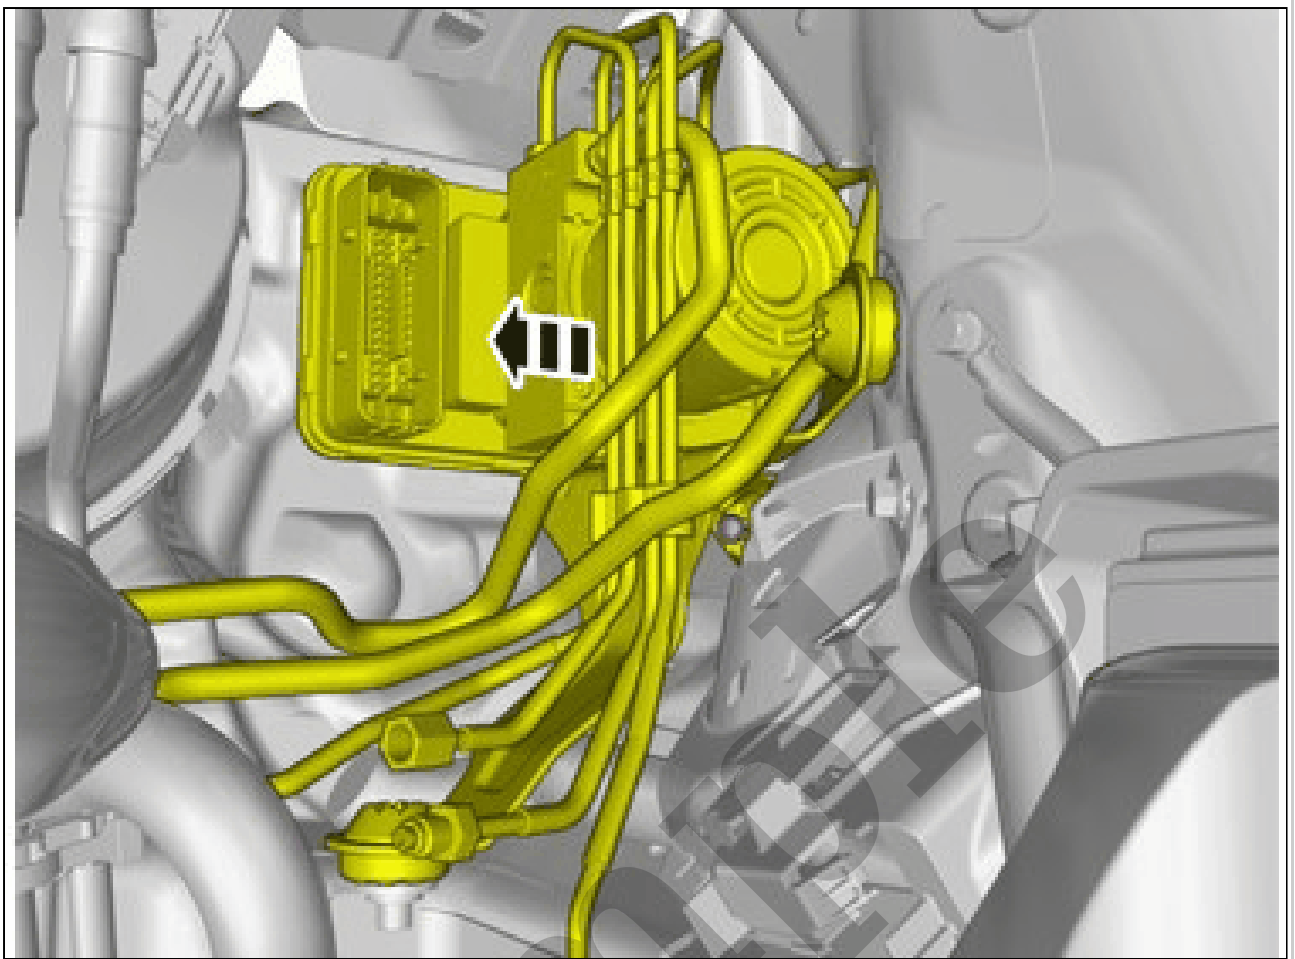

Sample

Courtesy of VOLVO CARS CORPORATION

Remove the screws.

Remove the marked part.

Torque: Battery box, to Body, 13Nm

Courtesy of VOLVO CARS CORPORATION

Pull the component in direction of the arrow.

Courtesy of VOLVO CARS CORPORATION

Loosen the nuts.

Torque: Ø6 mm diameter brake line, 14Nm

**VEHICLE DYNAMICS DOMAIN MASTER > VEHICLE DYNAMICS DOMAIN MASTER
(VDDM) [2018-2022, B4204T18 | 2019-2022, B4204T47] > INSTALLATION**

To install, reverse the removal procedure.