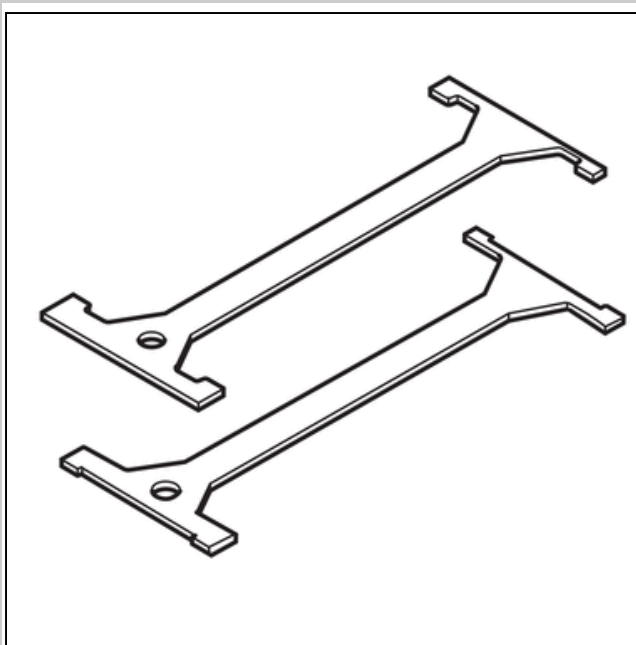

Order and download the appropriate software according to: VIDA/Software/Hardware Changes

Sample

Courtesy of VOLVO CARS CORPORATION

999 5418 Measuring kit (hub, brake disc and runout, b-vers)

Tool number: 999 5418

Tool description: Measuring kit (hub, brake disc and runout, b-vers)

Tool boards: 61

EXTRA INFORMATION

Sample

Courtesy of VOLVO CARS CORPORATION

999 7723 Measuring device

Tool number: 999 7723

Tool description: Measuring device