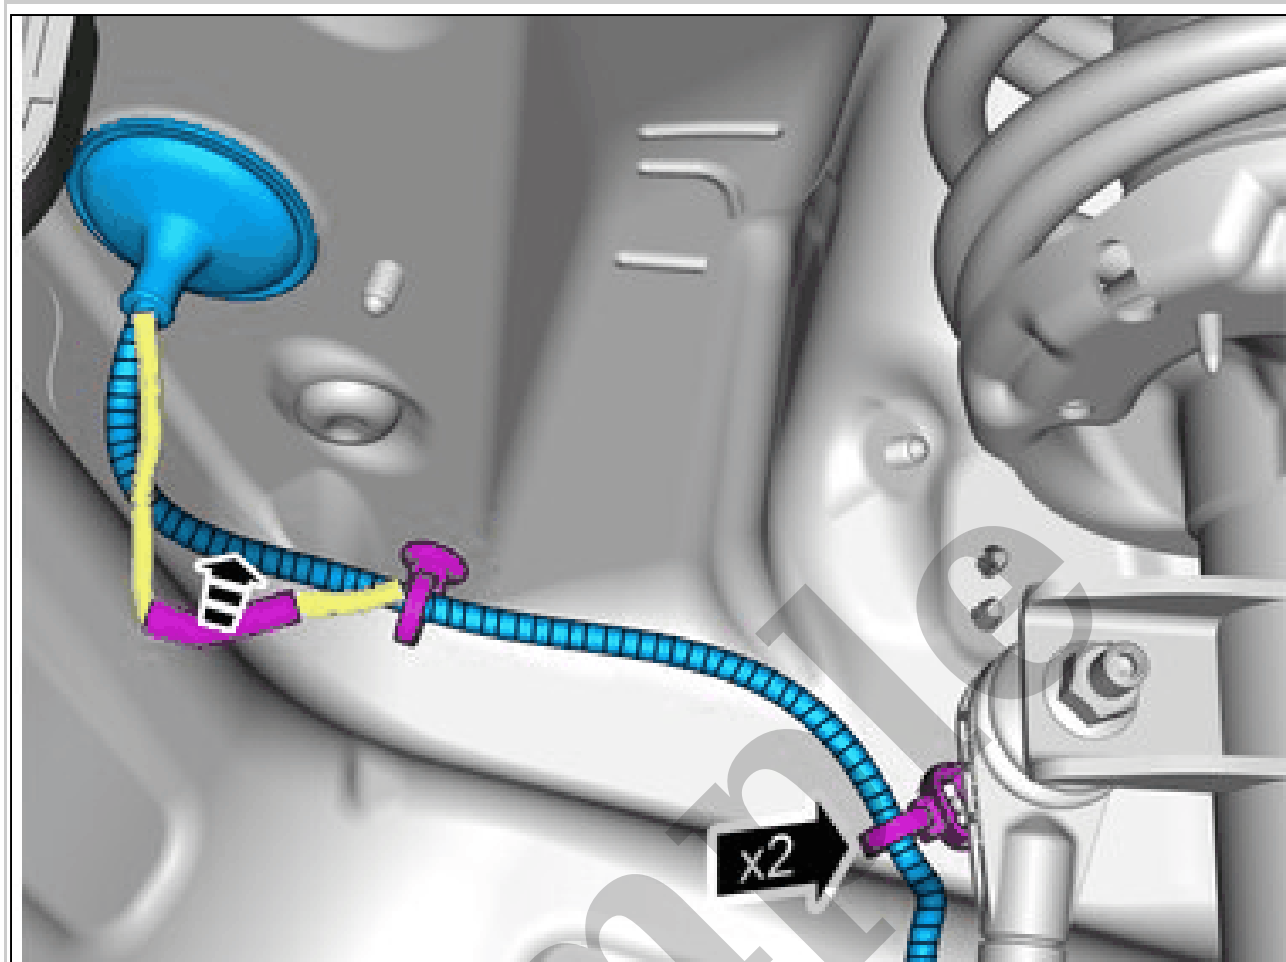

2022 Volvo V90 Cross Country Service and Repair Manual

[Go to manual page](#)

Courtesy of VOLVO CARS CORPORATION

CAUTION: *Ensure that the joint sleeve is properly shrunk around the wire. You should be able to see that glue has penetrated.*

Use: heat-shrinkable tubing, 976422

Use: Hot-air gun

Courtesy of VOLVO CARS CORPORATION

Install the marked component.
Adjust the position of the wiring.
Install the clip(s).

WHEEL SPEED SENSOR > WHEEL SPEED SENSOR (7/31 - 7/32, 7/56 - 7/57) [2018-2022] > DESCRIPTION

Sample

Courtesy of VOLVO CARS CORPORATION

Remove the screws.

Remove the marked part.

Torque: Battery box, to Body, 13Nm

Courtesy of VOLVO CARS CORPORATION

Pull the component in direction of the arrow.

Courtesy of VOLVO CARS CORPORATION

Loosen the nuts.

Torque: Ø6 mm diameter brake line, 14Nm

**VEHICLE DYNAMICS DOMAIN MASTER > VEHICLE DYNAMICS DOMAIN MASTER
(VDDM) [2018-2022, B4204T18 | 2019-2022, B4204T47] > INSTALLATION**

To install, reverse the removal procedure.