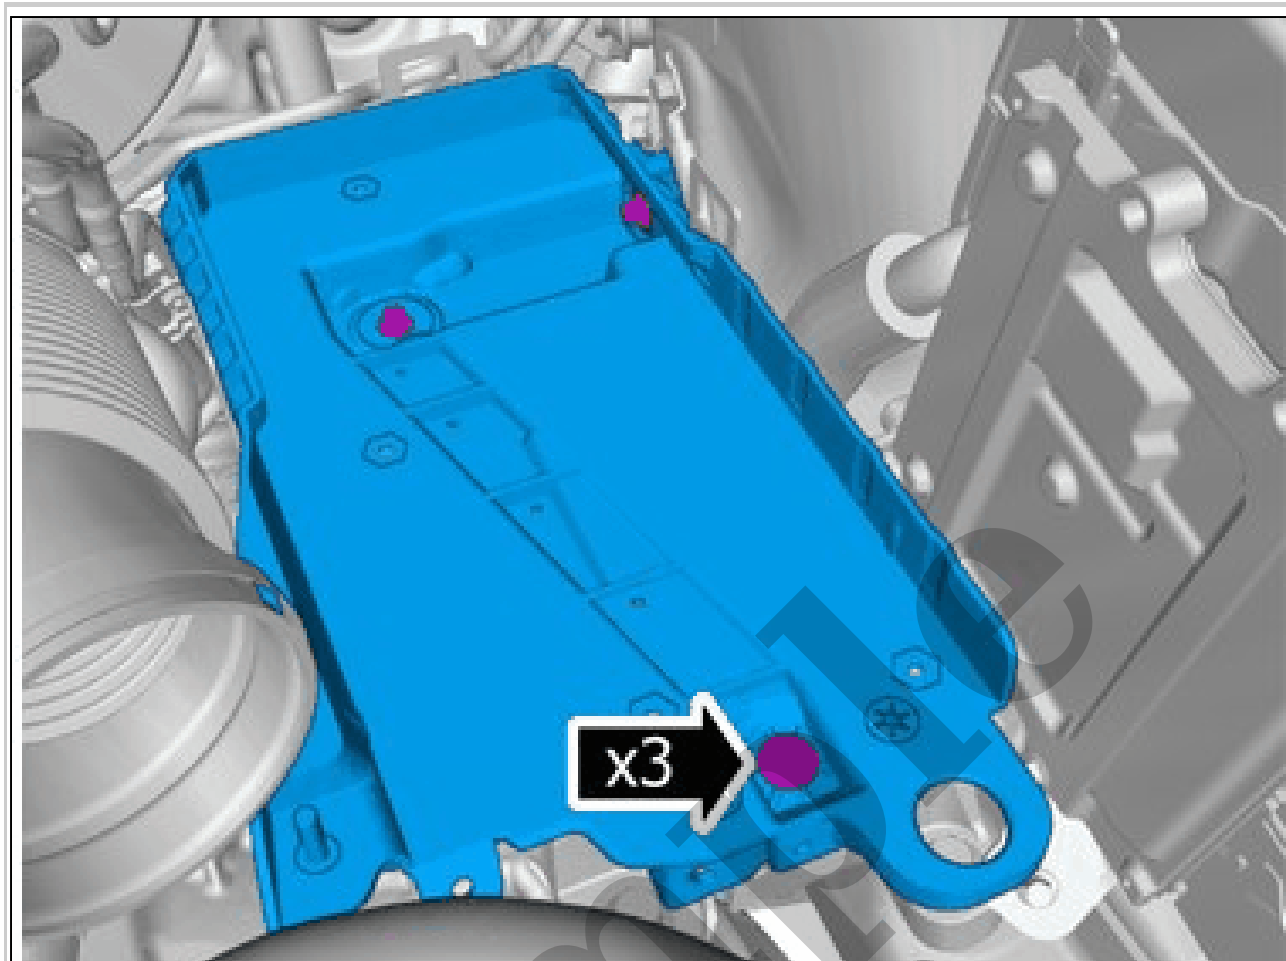

Courtesy of VOLVO CARS CORPORATION

Remove the screws.

Remove the marked part.

Torque: Battery box, to Body, 13Nm