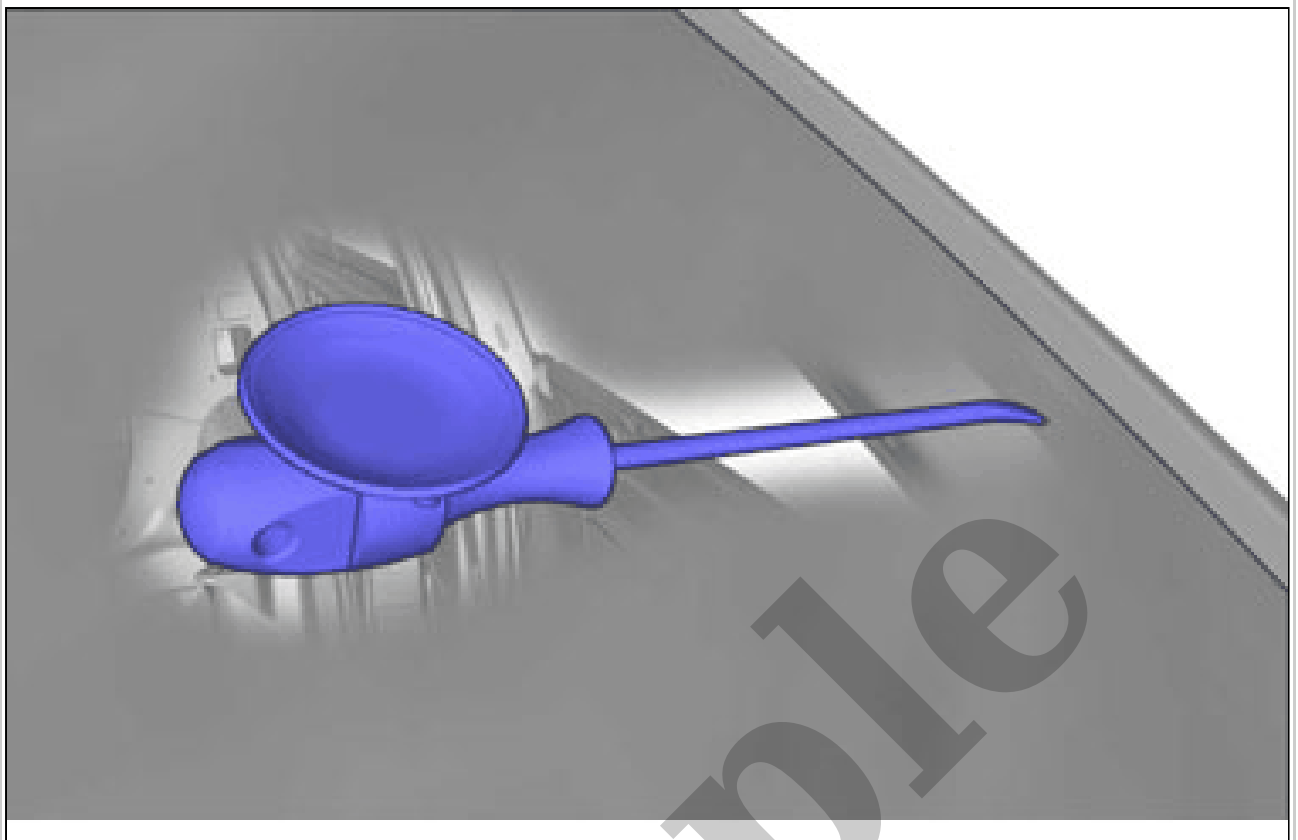

Courtesy of VOLVO CARS CORPORATION

CAUTION: *Make sure that the components are protected.*