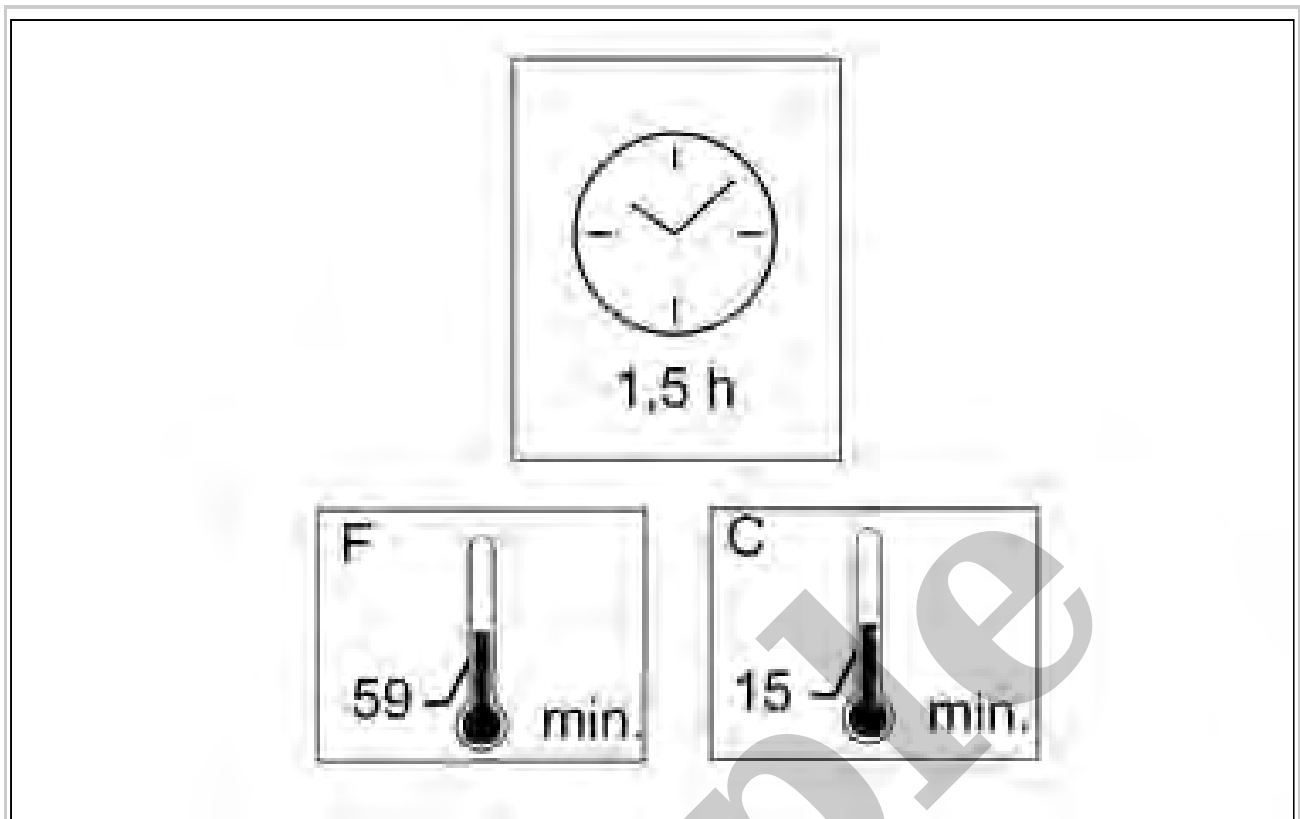

Courtesy of VOLVO CARS CORPORATION

WARNING: *Wait for the specified time at the specified temperature before moving the car.*

Install the following items:

- plenum cover. Refer to: PLENUM COVER
- inner rear view mirror. Refer to: INNER REAR VIEW MIRROR
- A-pillar trim panel. Refer to: A-PILLAR TRIM PANEL
- rain and light sensor RLSM. Refer to: RAIN AND LIGHT SENSOR RLSM
- In-vehicle Humidity Sensor. Refer to: IN-VEHICLE HUMIDITY SENSOR
- trim strip, A-pillar. Refer to: A-PILLAR MOLDING
- forward looking camera (FLC). Refer to: FORWARD LOOKING CAMERA

Calibrate FLC2 according to: Diagnostics / Components / Control modules / Forward looking camera (FLC2) / Diagnostic sequences / Calibration of forward looking camera (FLC2)

WINDSHIELD > WINDSHIELD [2018-2022, B4204T18 | 2019-2022, B4204T47] > REMOVAL