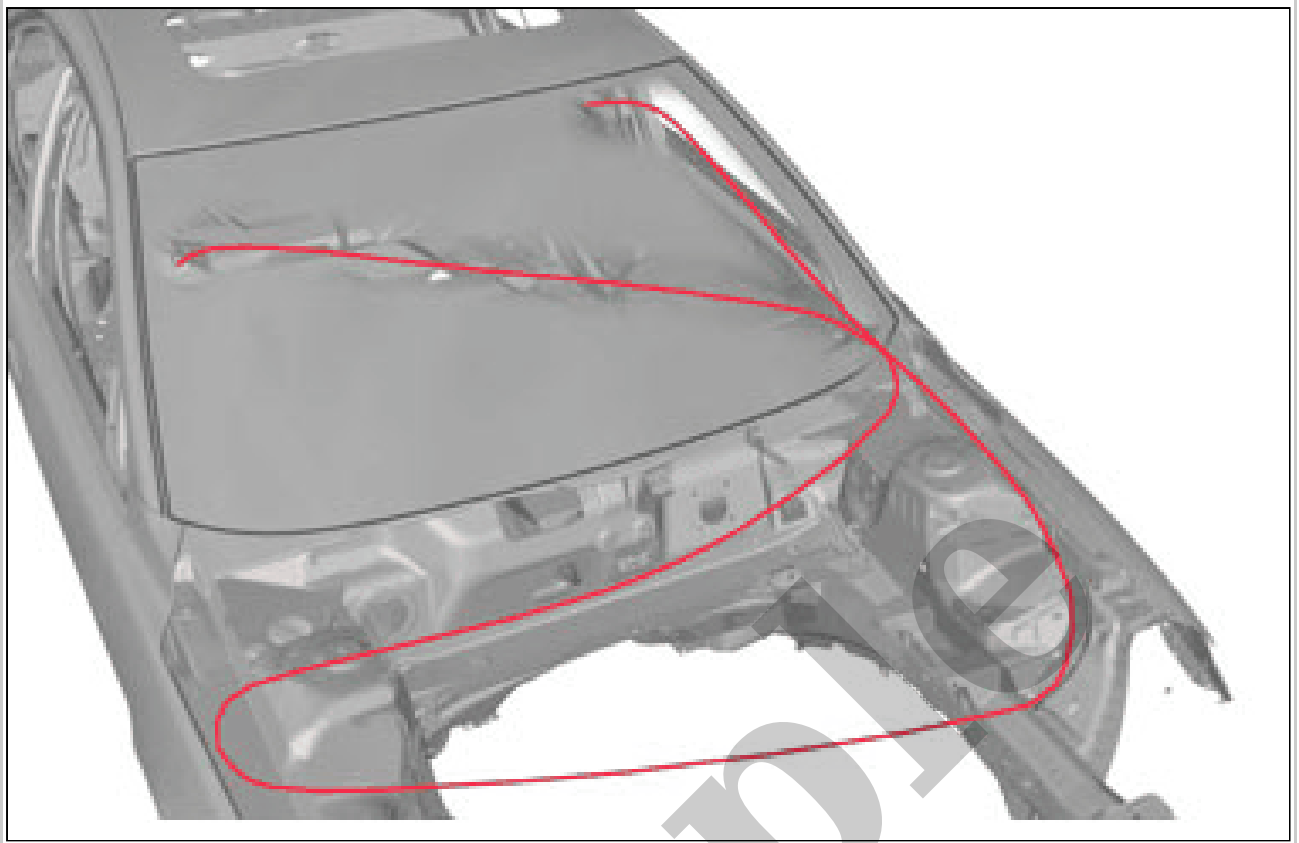

Courtesy of VOLVO CARS CORPORATION

Sample