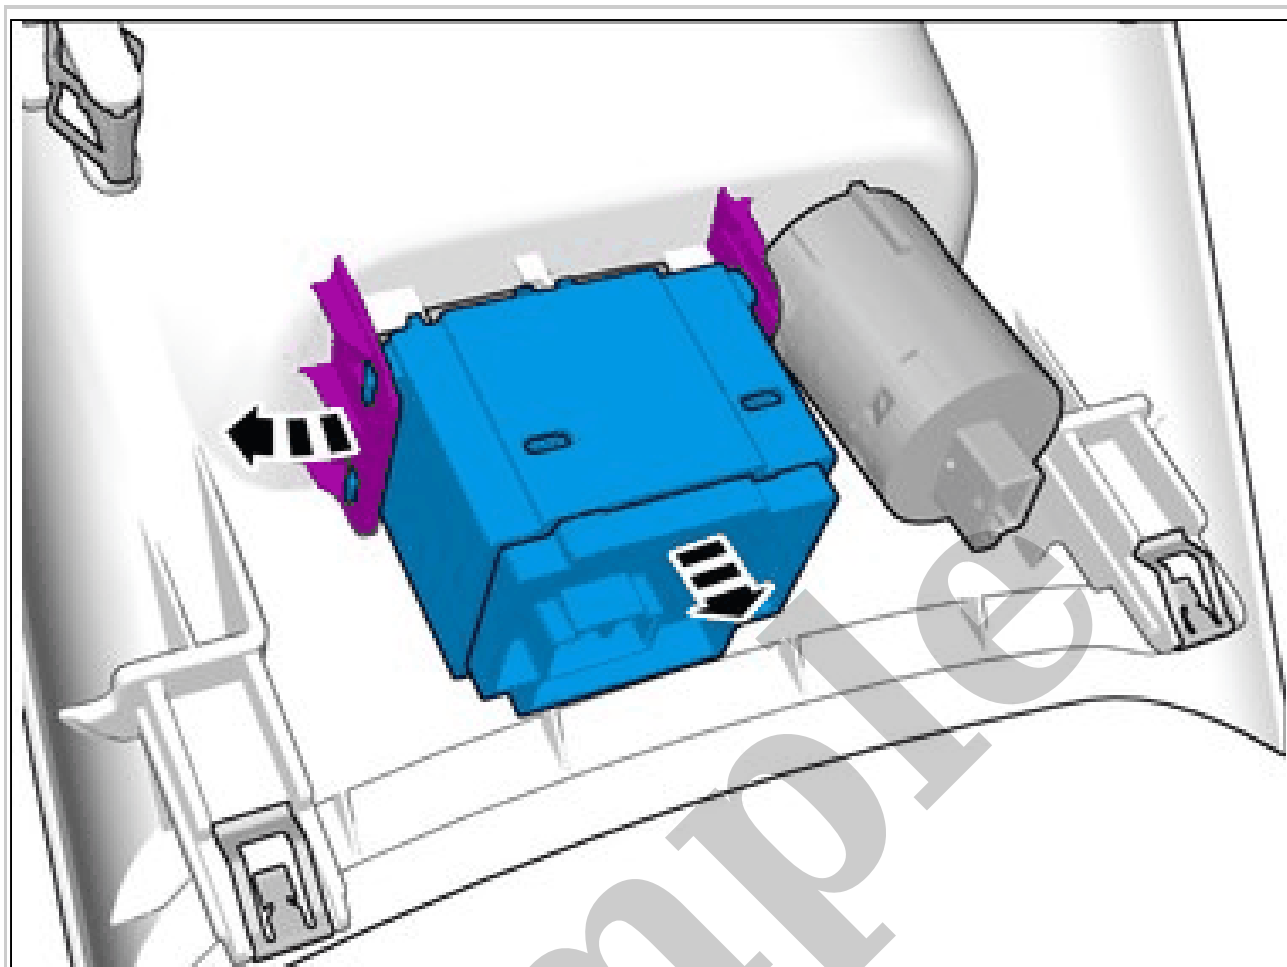

Courtesy of VOLVO CARS CORPORATION

Caution
Release the catches.
Remove the part carefully

HEATED REAR SEAT SWITCH > HEATED REAR SEAT SWITCH [2018-2022] > INSTALLATION

To install, reverse the removal procedure.

HEATED STEERING WHEEL MODULE > HEATED STEERING WHEEL MODULE (HSWM) [2018-2022] > REMOVAL

Remove steering wheel module (SWM). Refer to: STEERING WHEEL MODULE

PASSENGER DOOR MODULE > PASSENGER DOOR MODULE (PDM) [2018-2022] > REMOVAL

Set the vehicle to Inactive mode, described in user mode. Refer to: USAGE MODE
Remove panel side door front. Refer to: PANEL FRONT DOOR