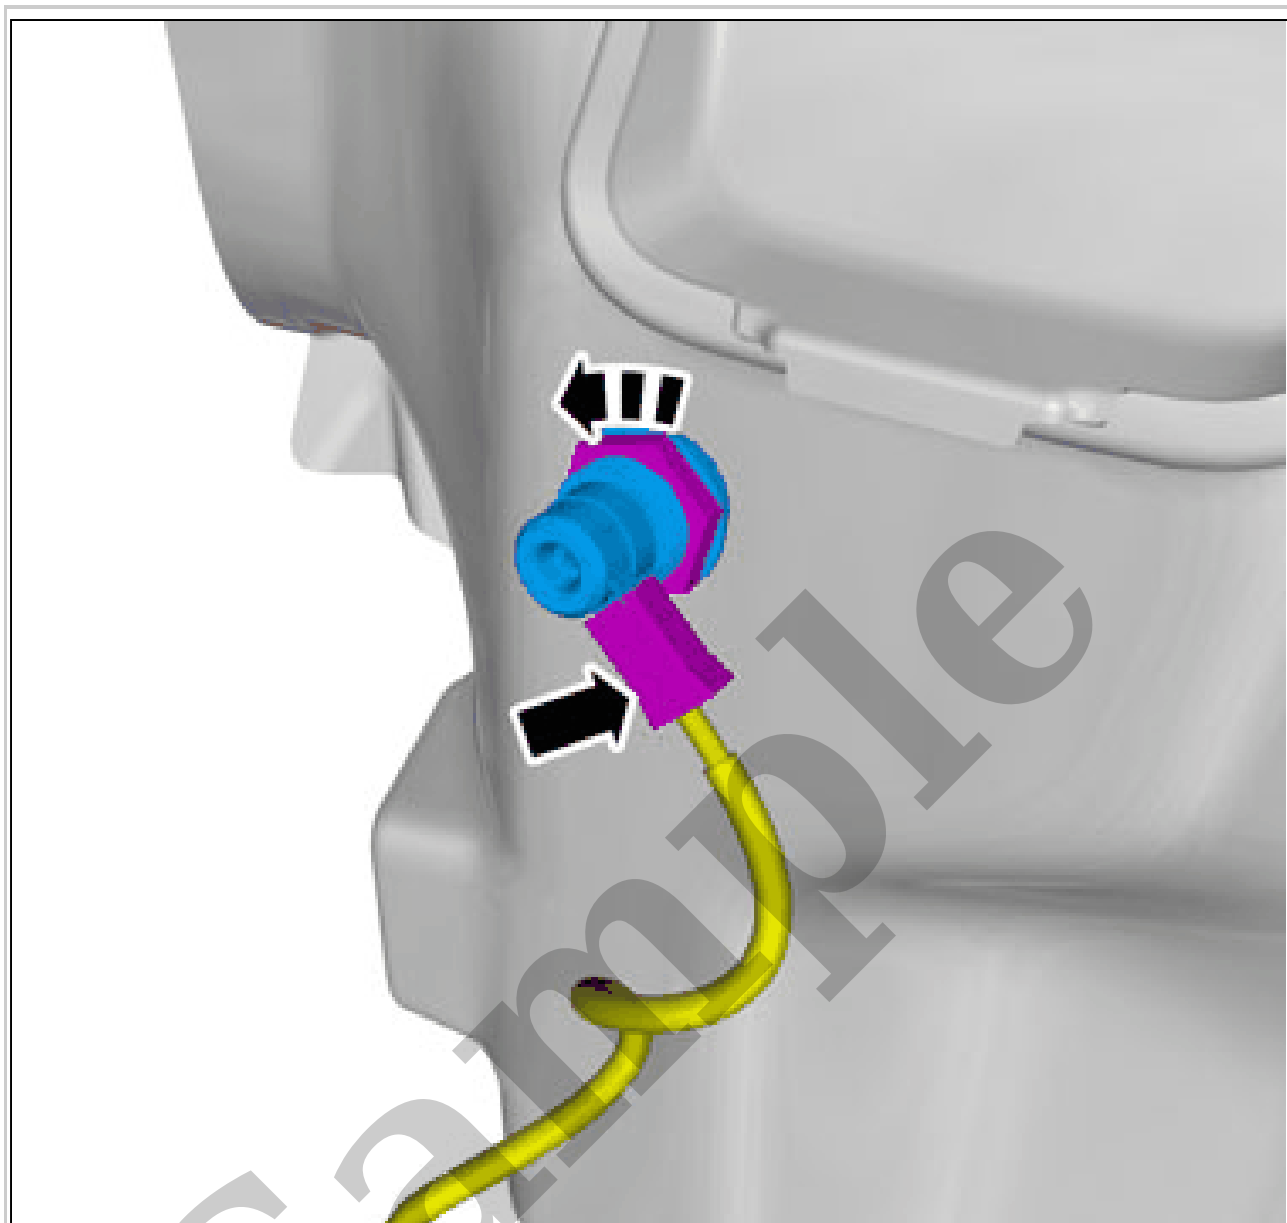

## Volvo XC90 2020 Manual - Service & Repair Guide

[Go to manual page](#)

Courtesy of VOLVO CARS CORPORATION

Loosen the nut.  
Disconnect the connector.

### **EXTRA POWER SOCKET 12V, LUGGAGE COMPARTMENT > EXTRA POWER SOCKET 12V, LUGGAGE COMPARTMENT [2018-2022] > INSTALLATION**

To install, reverse the removal procedure.