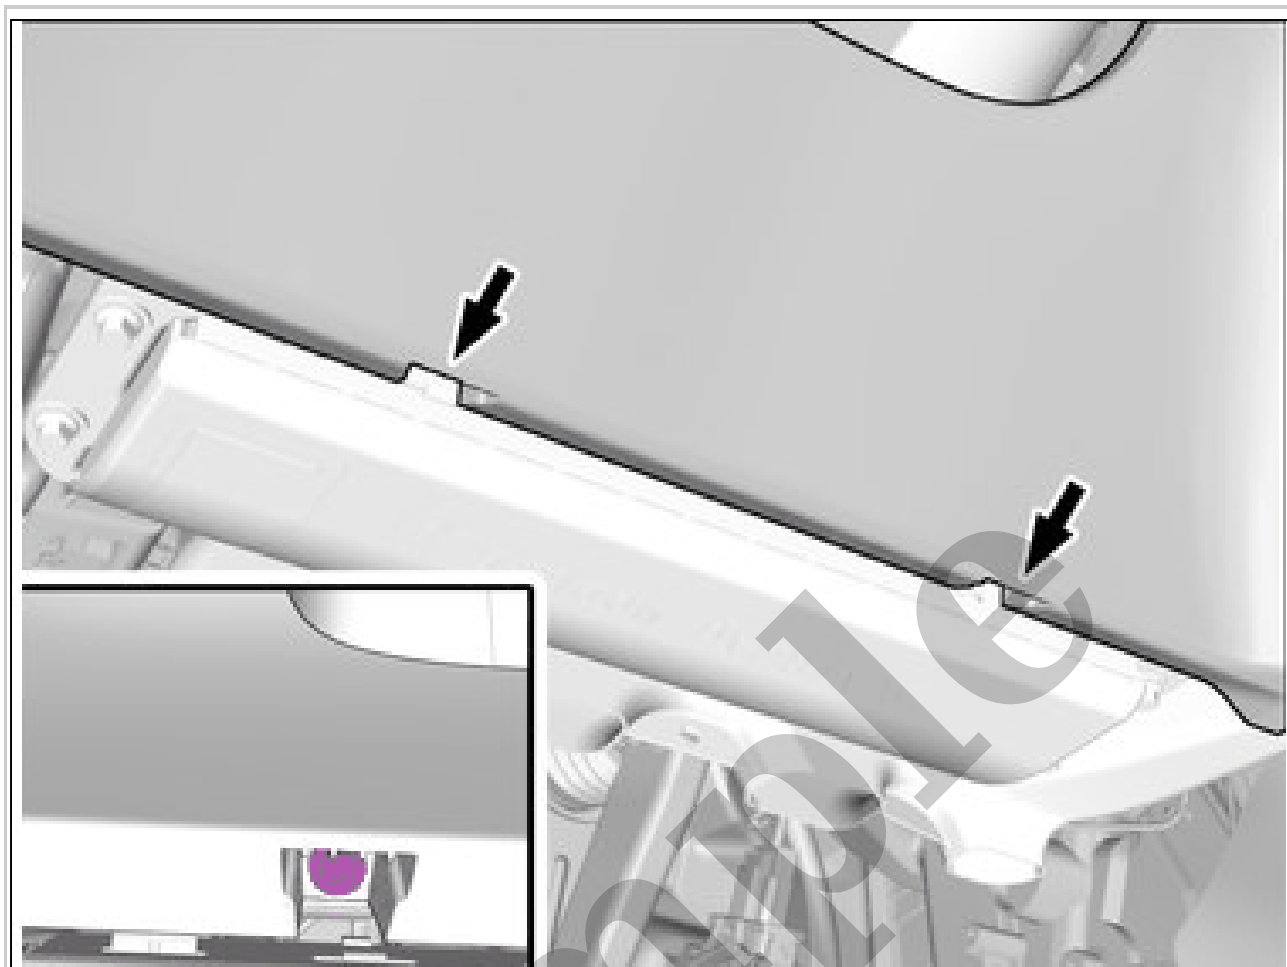

Courtesy of VOLVO CARS CORPORATION

Remove the screws.