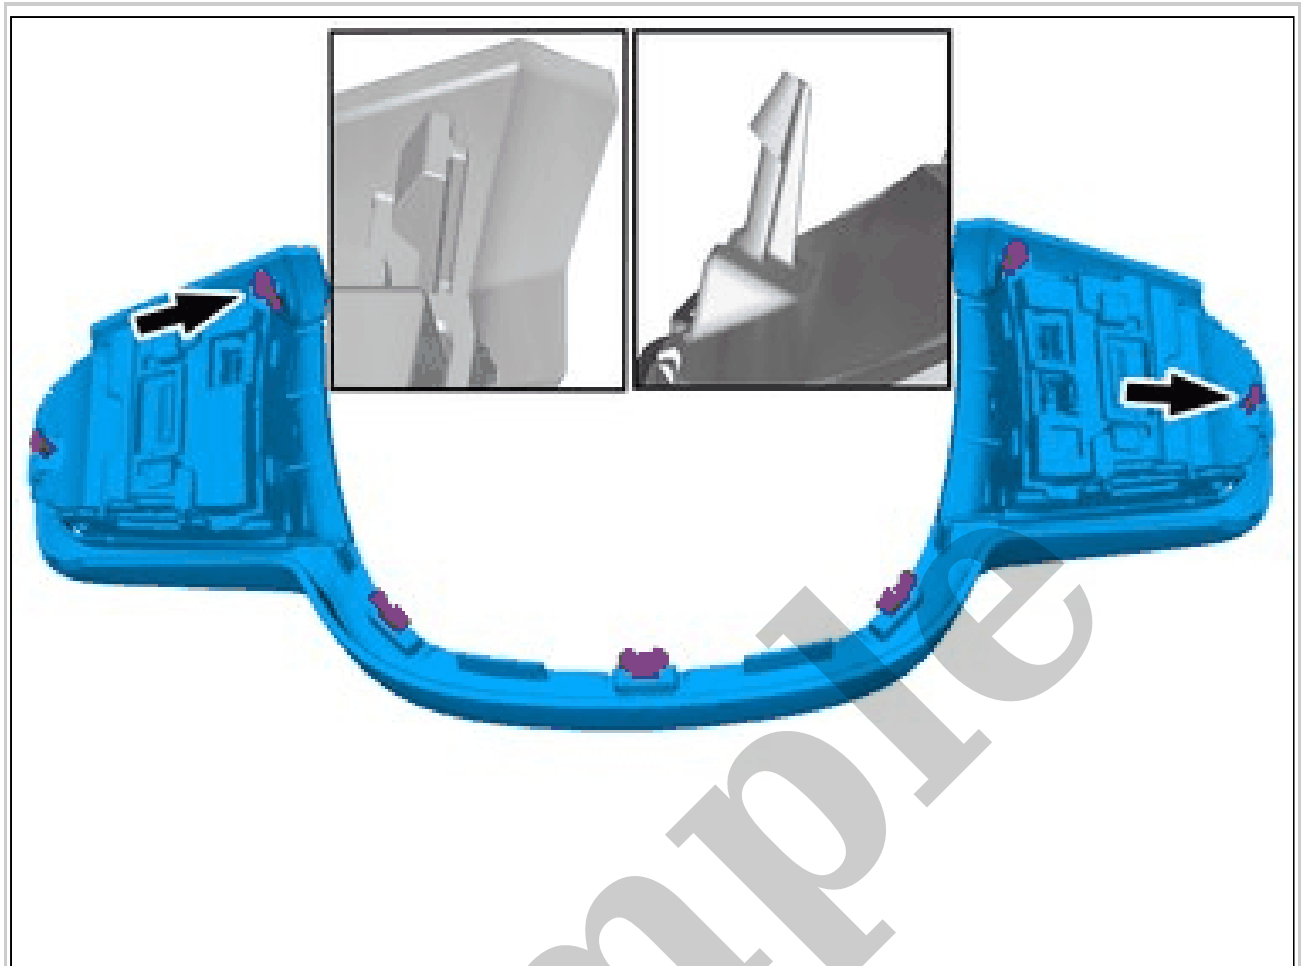

Courtesy of VOLVO CARS CORPORATION

NOTE: *The graphic shows the back of the component before removal.*