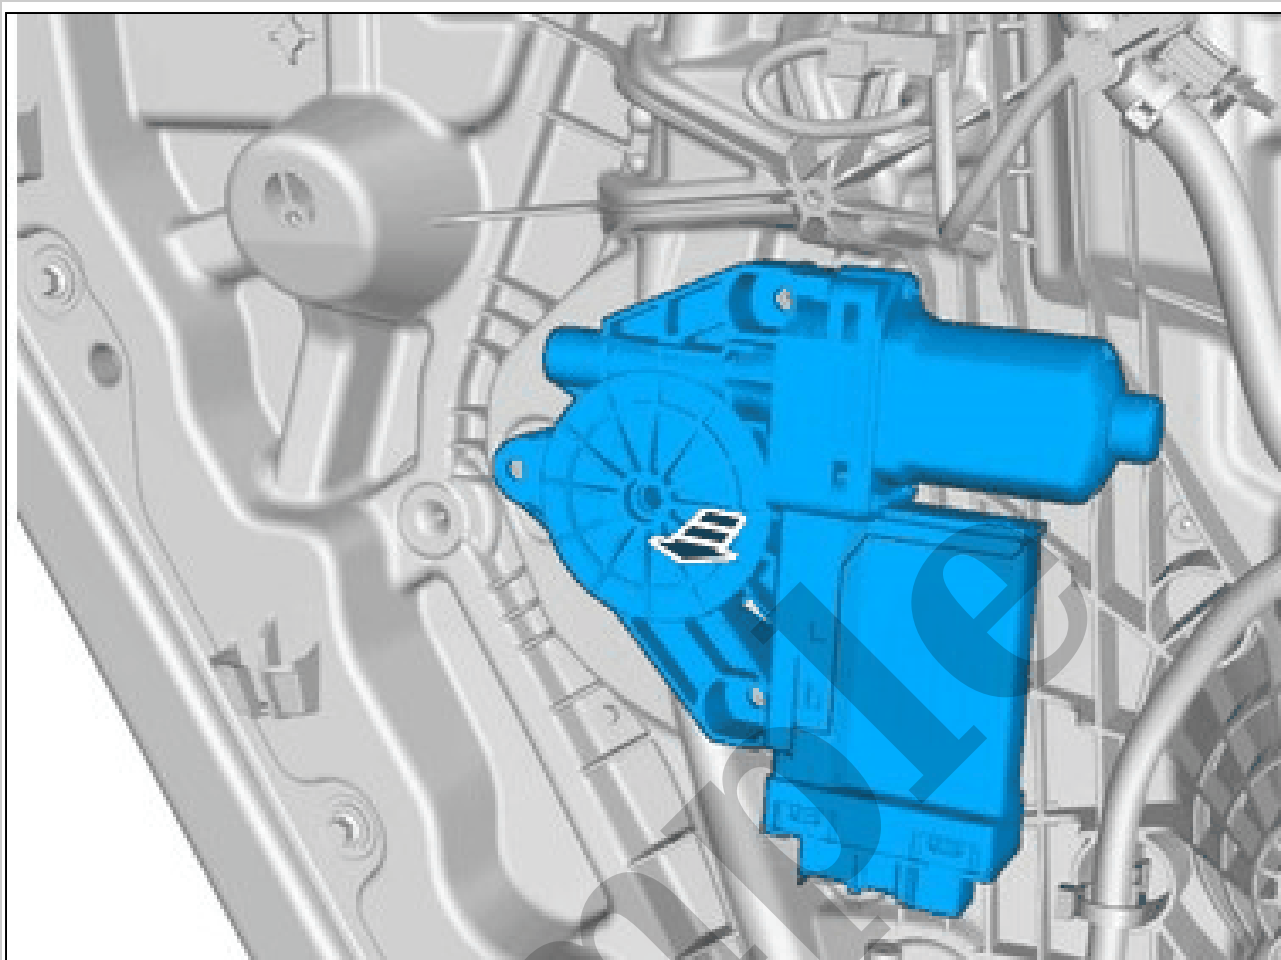

Courtesy of VOLVO CARS CORPORATION

Remove the marked part.