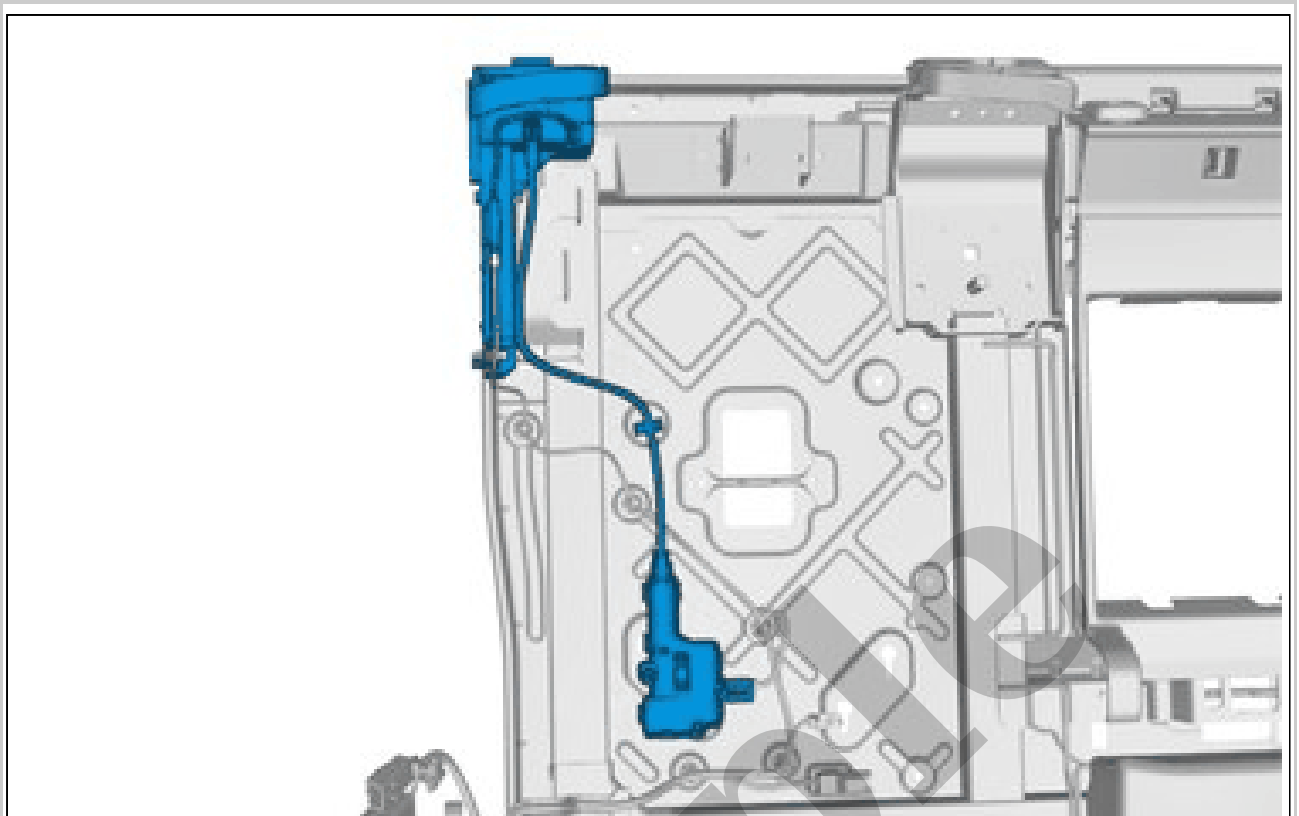

## 2019 Volvo S90 Service and Repair Manual

[Go to manual page](#)

Courtesy of VOLVO CARS CORPORATION

Remove the marked part.

Remove seat belt roller center rear. Refer to: BELT ROLLER MIDDLE REAR

**INSTALLATION**