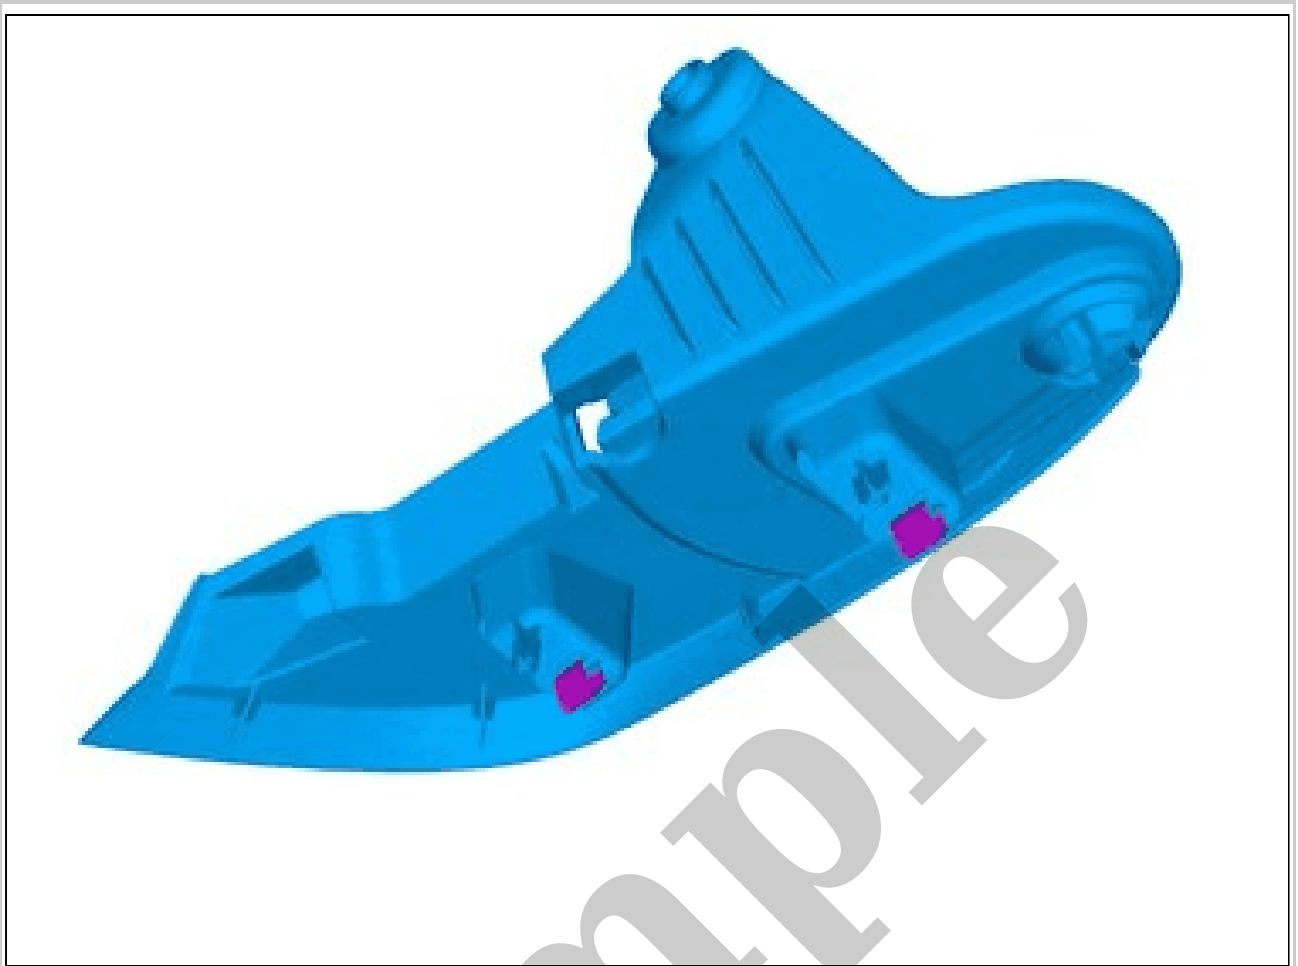

Courtesy of VOLVO CARS CORPORATION

NOTE: *The graphic shows the back of the component before removal.*