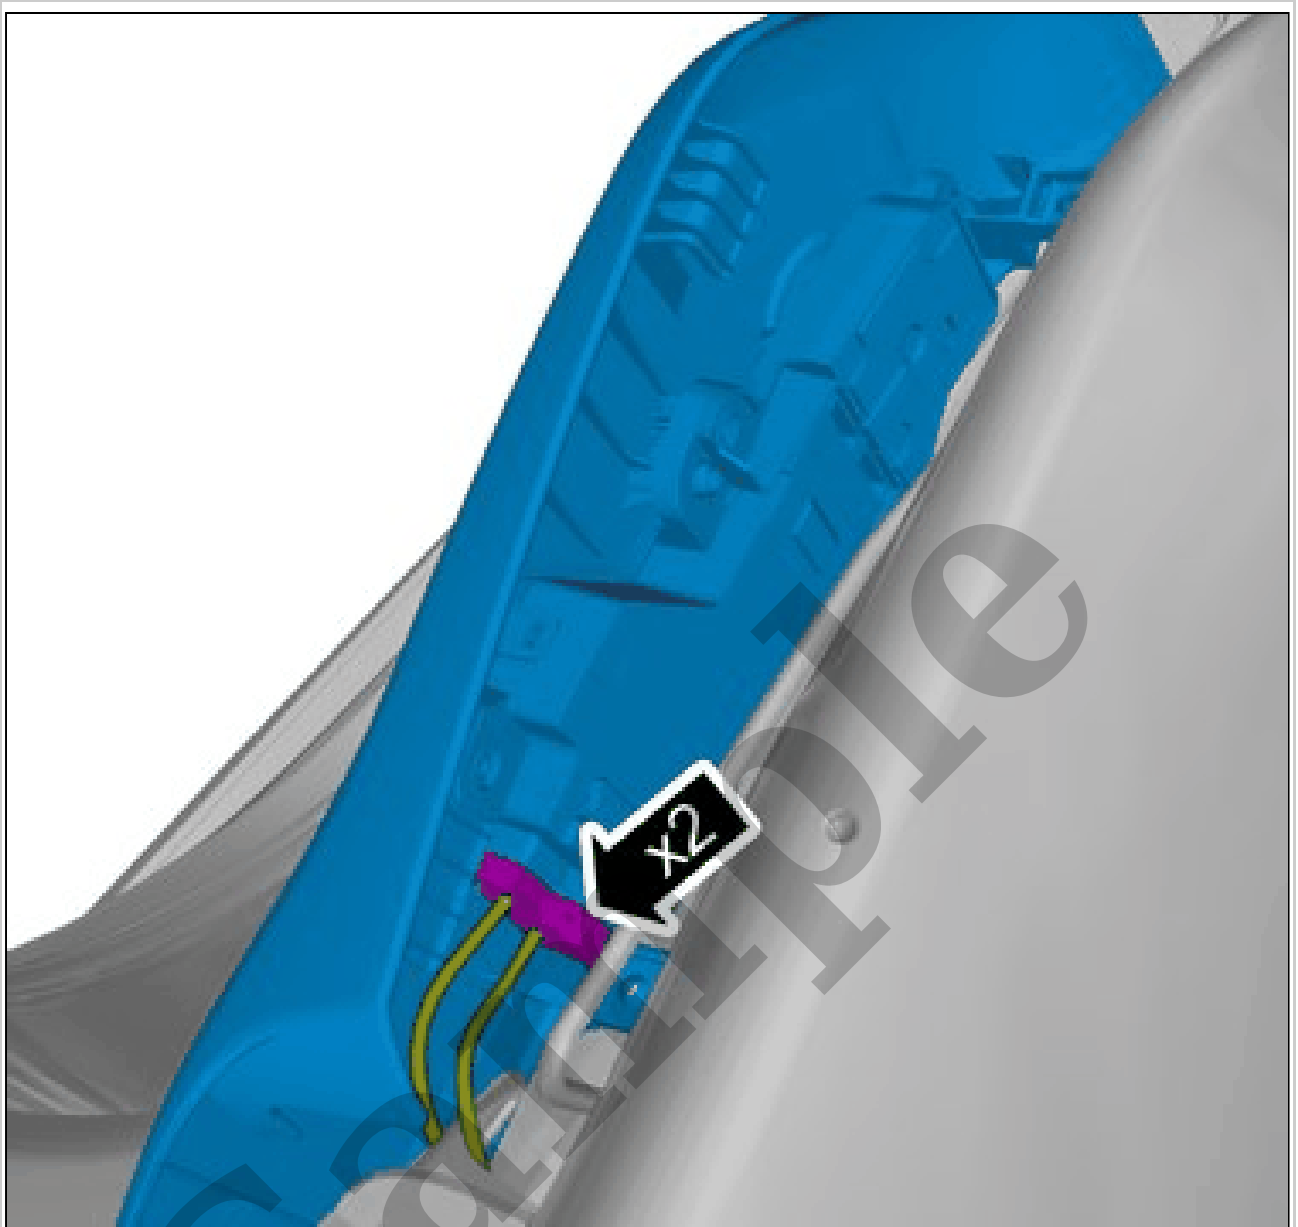

To install, reverse the removal procedure.

SEAT POSITION SENSOR, FRONT > SEAT POSITION SENSOR, FRONT [2018-2022] > REMOVAL

NOTE: *Removal steps in this procedure may contain installation details.*

Courtesy of VOLVO CARS CORPORATION

Disconnect the connector.

Courtesy of VOLVO CARS CORPORATION

Disconnect the connectors.
Remove the marked part.