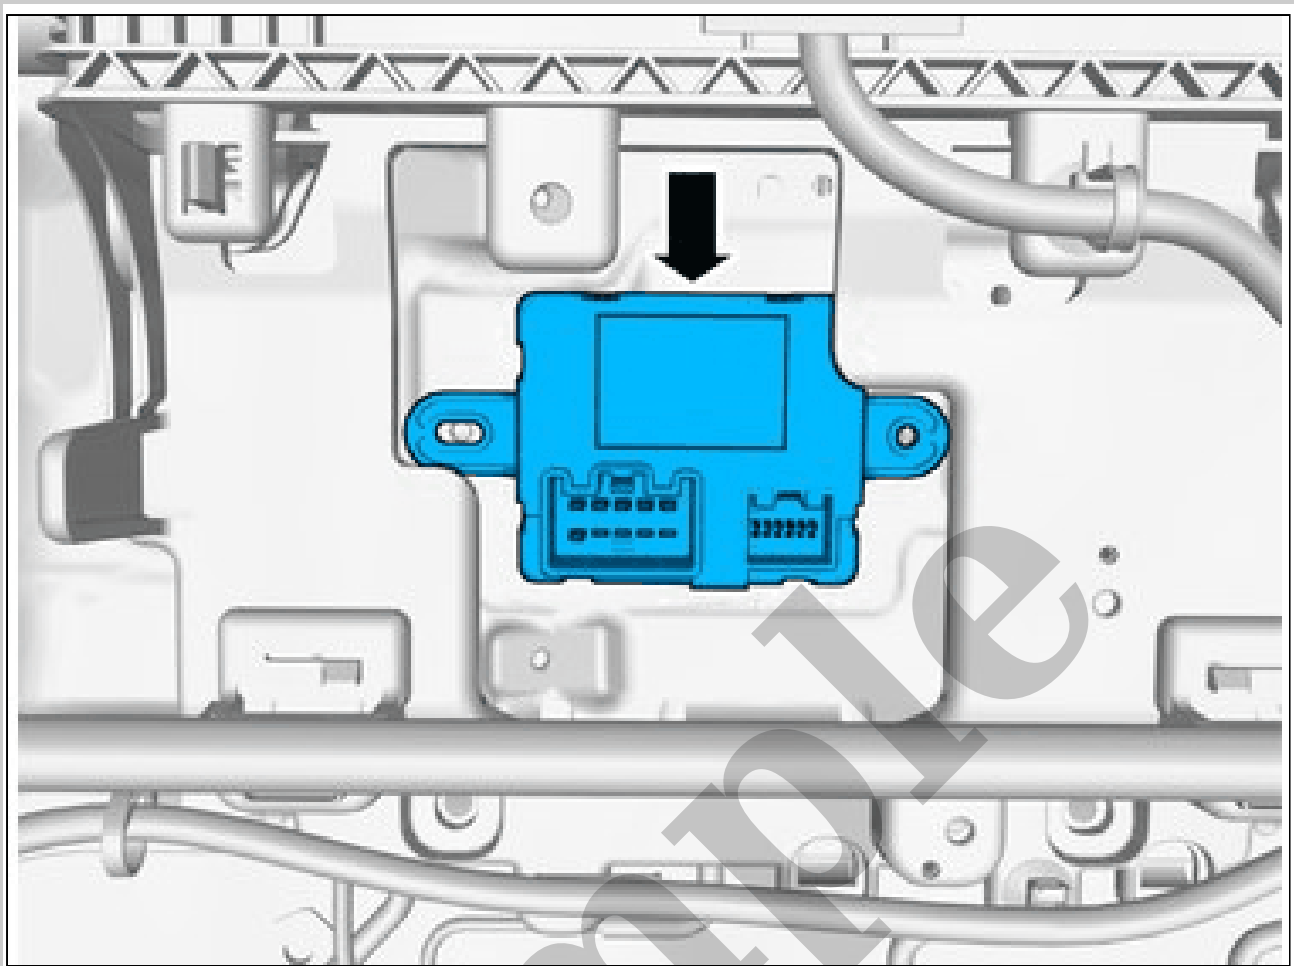

To install, reverse the removal procedure.

SEAT HEATING MODULE SHM > SEAT HEATING MODULE SHM [2018-2022] > REMOVAL > VALID FOR RELEVANT SIDE

Courtesy of VOLVO CARS CORPORATION

Torque: Front seat to body, 40Nm

Loosen the screws.

Set the vehicle to Inactive mode, described in user mode. Refer to: USAGE MODE

Courtesy of VOLVO CARS CORPORATION

Remove the marked part.

SEAT HEATING MODULE SHM > SEAT HEATING MODULE SHM [2018-2022] > INSTALLATION