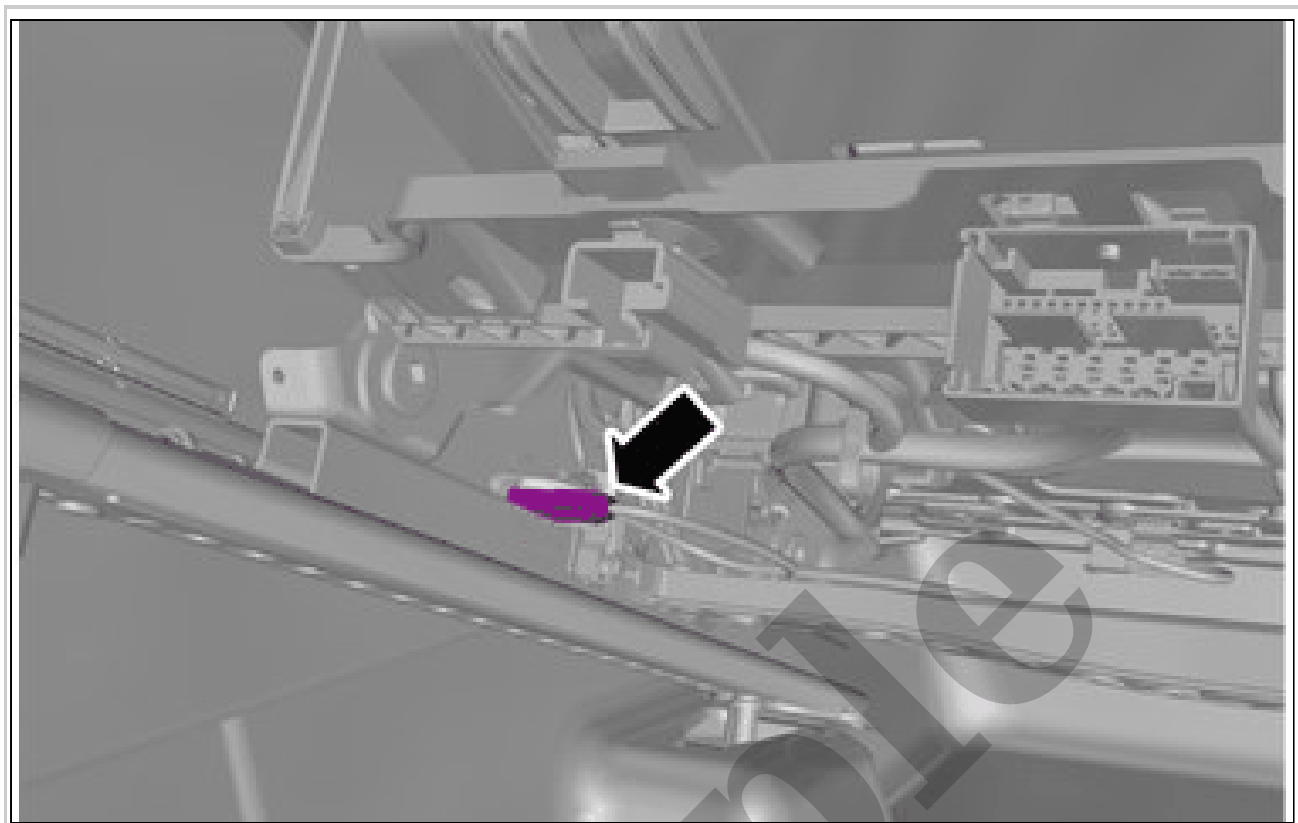

Loosen the screws.

Set the vehicle to Inactive mode, described in user mode. Refer to: USAGE MODE

Courtesy of VOLVO CARS CORPORATION

Remove the marked part.

SEAT HEATING MODULE SHM > SEAT HEATING MODULE SHM [2018-2022] > INSTALLATION

To install, reverse the removal procedure.

SEAT POSITION SENSOR, FRONT > SEAT POSITION SENSOR, FRONT [2018-2022] > REMOVAL

NOTE: *Removal steps in this procedure may contain installation details.*

Courtesy of VOLVO CARS CORPORATION