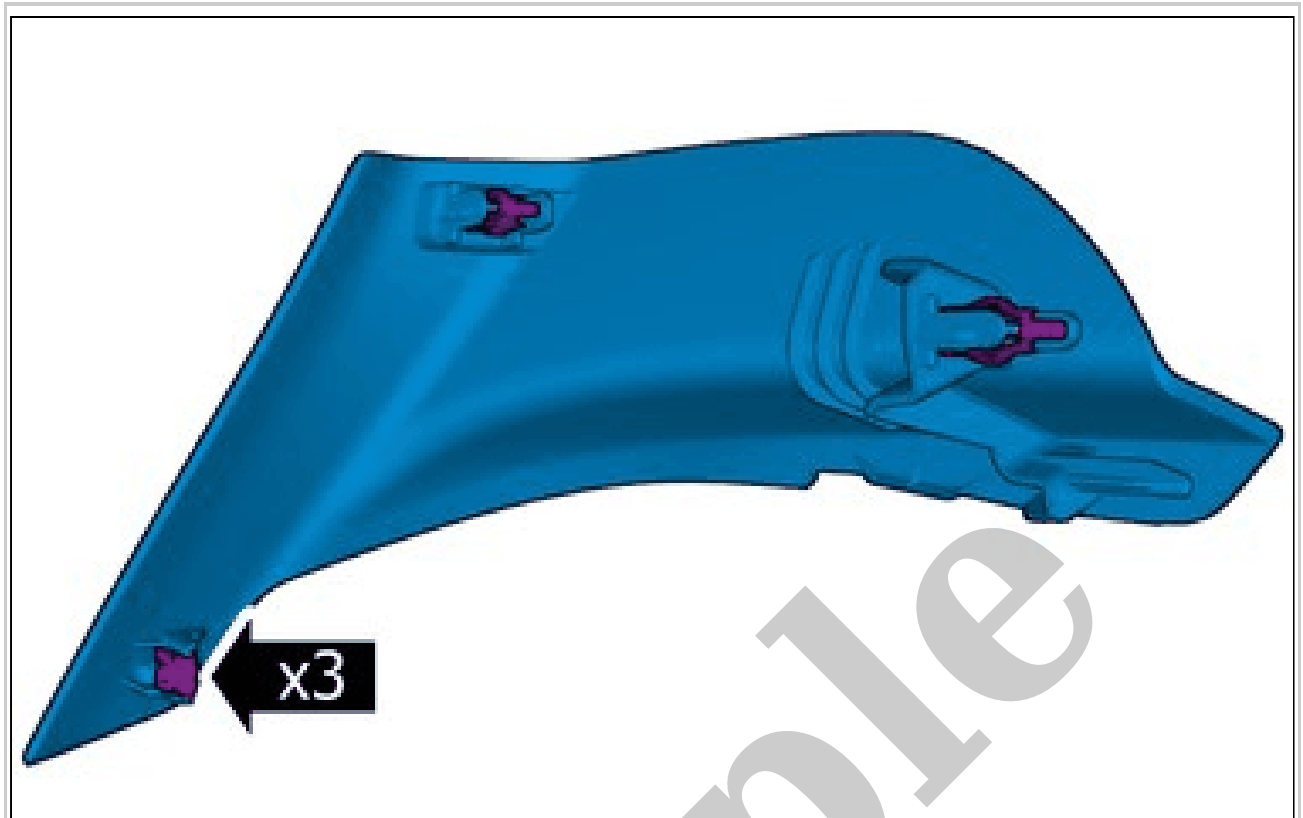

Courtesy of VOLVO CARS CORPORATION

**WARNING:** *Make sure to place the seat belt as the graphic shows.*

Perform seatbelt function, check. Refer to: SEAT BELT FUNCTION, CHECK

**SEAT BELT HEIGHT ADJUSTER > SEAT BELT HEIGHT ADJUSTER [2018-2022] > REMOVAL**

Courtesy of VOLVO CARS CORPORATION

**Torque:** M8, 24Nm

Loosen the screws.

Remove the marked part.

**SEAT BELT HEIGHT ADJUSTER > SEAT BELT HEIGHT ADJUSTER [2018-2022] >  
INSTALLATION**

Courtesy of VOLVO CARS CORPORATION