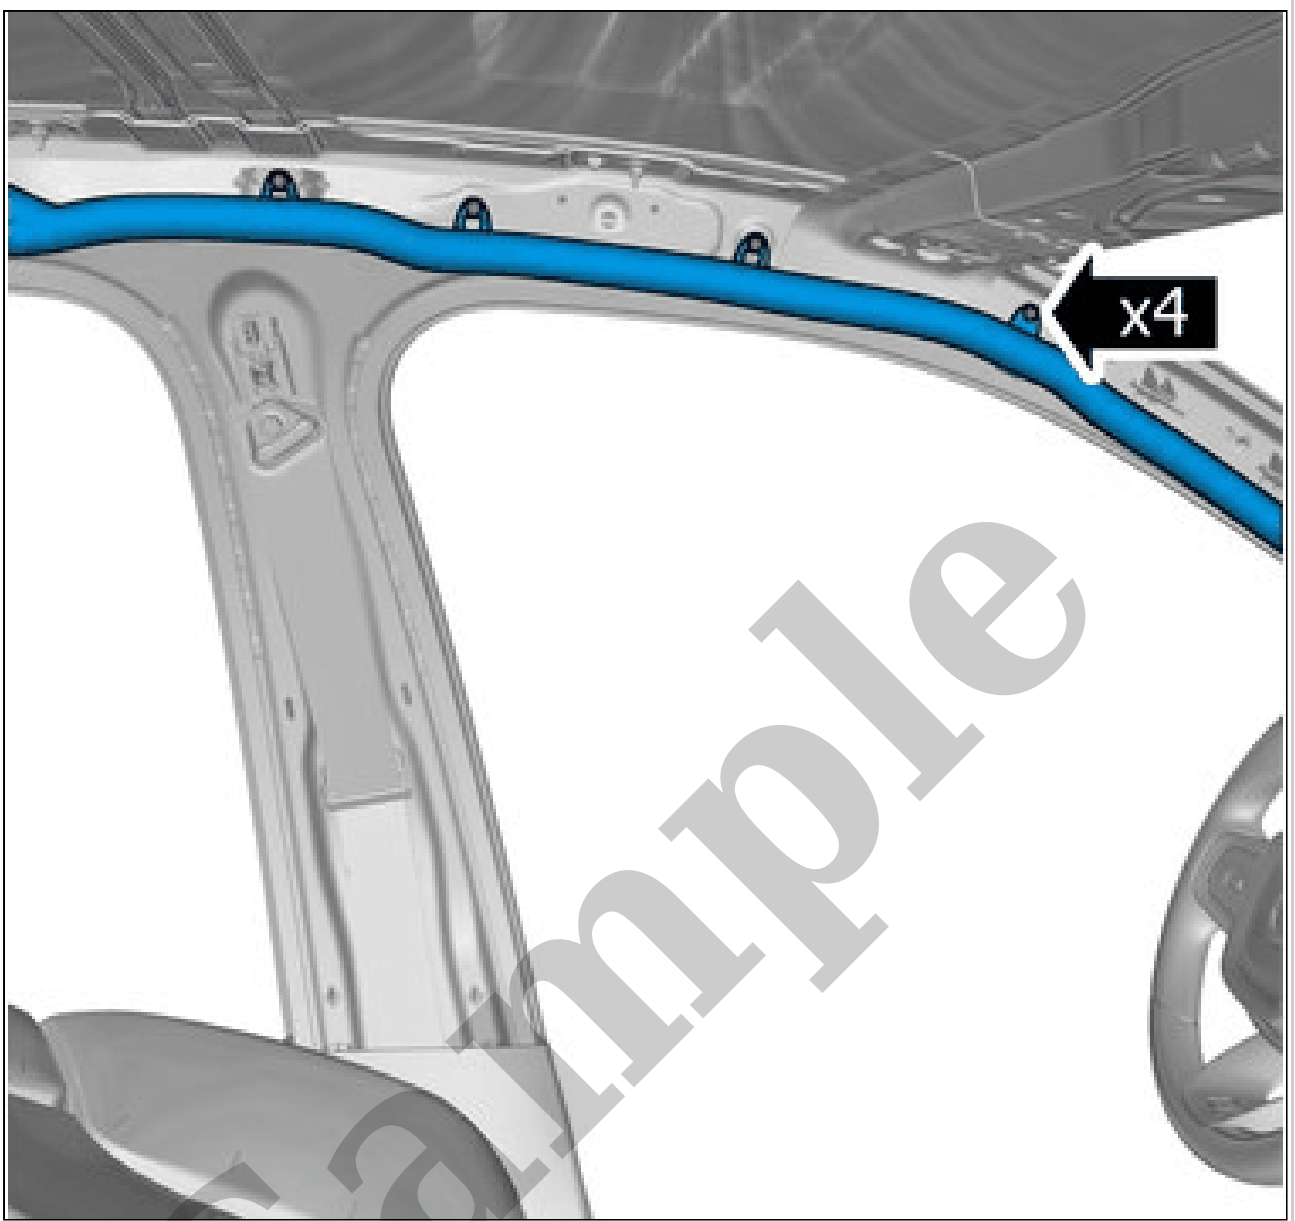

## 2016 Volvo V60 Cross Country Service and Repair Manual

[Go to manual page](#)

Courtesy of VOLVO CARS CORPORATION

**CAUTION:** *Take extra care not to crease the headliner.*

**NOTE:** *Velcro strip*

**Use:** Interior trim remover  
**ALL VEHICLES**

Courtesy of VOLVO CARS CORPORATION

Remove the screws.

Courtesy of VOLVO CARS CORPORATION

Install the marked component.

Courtesy of VOLVO CARS CORPORATION

Check for correct operation.

Perform supplemental restraint system (SRS), post check. Refer to: SUPPLEMENTARY RESTRAINT SYSTEM