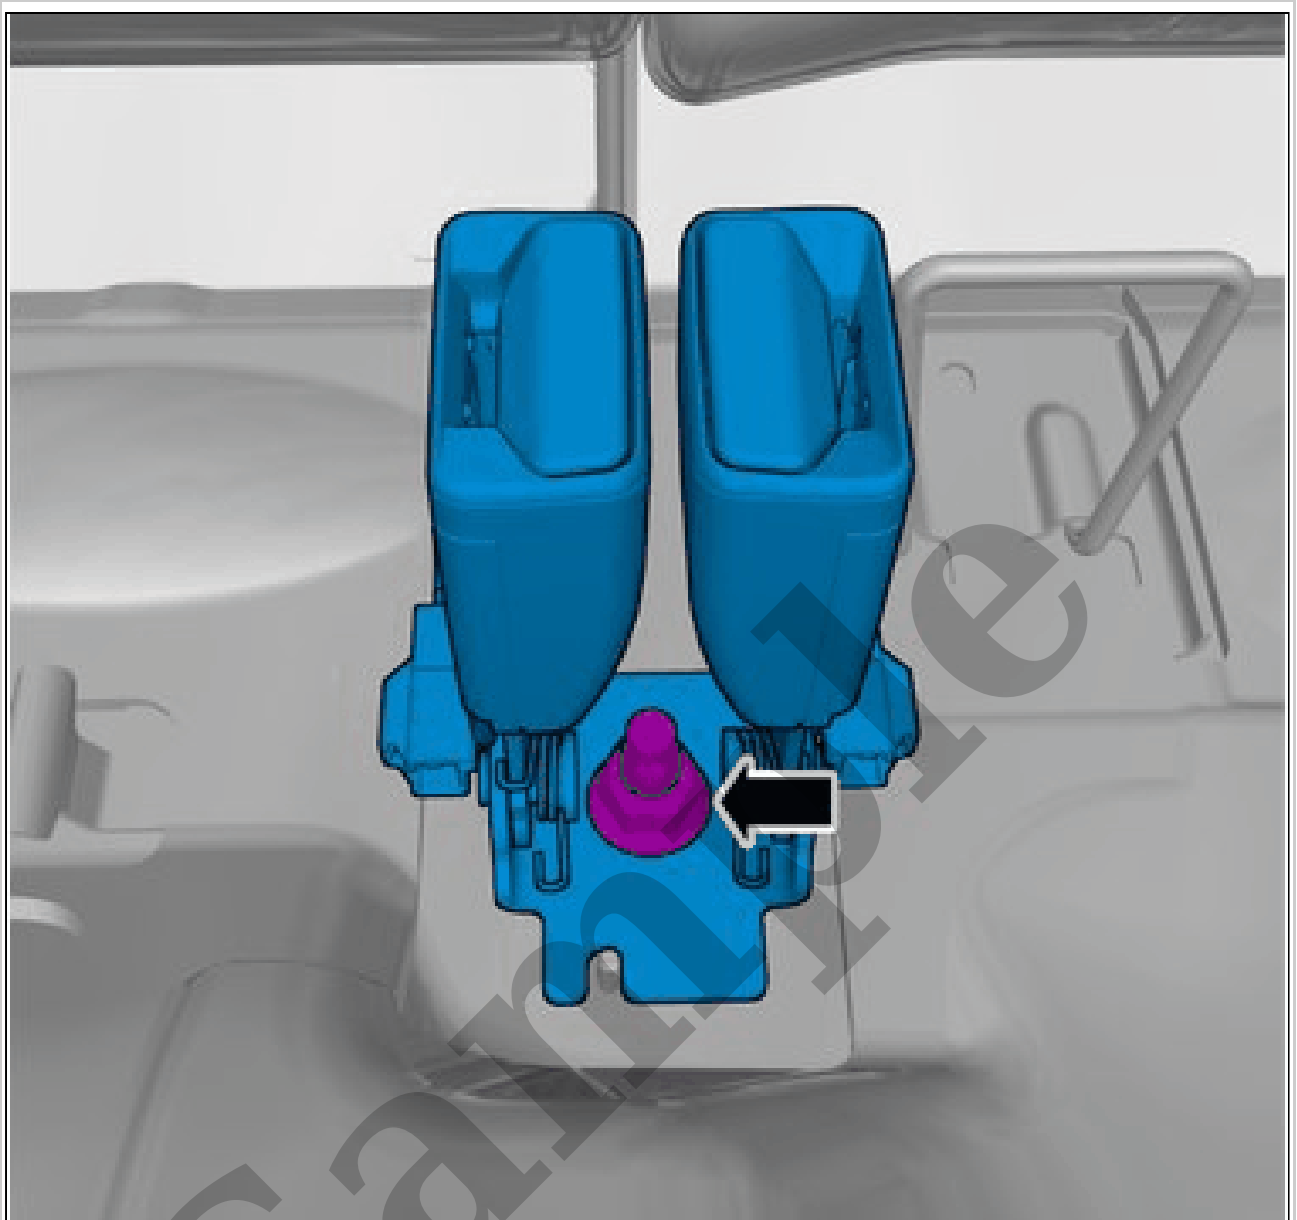

## 2016 Volvo V60 Cross Country Service and Repair Manual

[Go to manual page](#)

Courtesy of VOLVO CARS CORPORATION

**CAUTION:** *Take extra care not to crease the headliner.*

**NOTE:** *Velcro strip*

**Use:** Interior trim remover  
**ALL VEHICLES**

### **PASSENGER AIRBAG CUT-OFF SWITCH PACOS > PASSENGER AIRBAG CUT-OFF SWITCH PACOS [2022] > REMOVAL**

Perform battery disconnecting and connecting. Refer to: BATTERY DISCONNECTING AND CONNECTING

**NOTE:** Removal steps in this procedure may contain installation details.

Courtesy of VOLVO CARS CORPORATION

**NOTE:** Note the correct location of the seat belt, which is shown in the graphic.

Set the vehicle to Inactive mode, described in user mode. Refer to: USAGE MODE  
Remove the seat cushion, rear seat. Refer to: SEAT CUSHION, REAR SEAT  
**APPLIES TO THE RIGHT-HAND SIDE**

Courtesy of VOLVO CARS CORPORATION

**Torque:** Buckle safety belt to body, 48Nm  
Remove the nut.  
Remove the marked part.

**NOTE:** *The following steps are only necessary when installing a new component.*