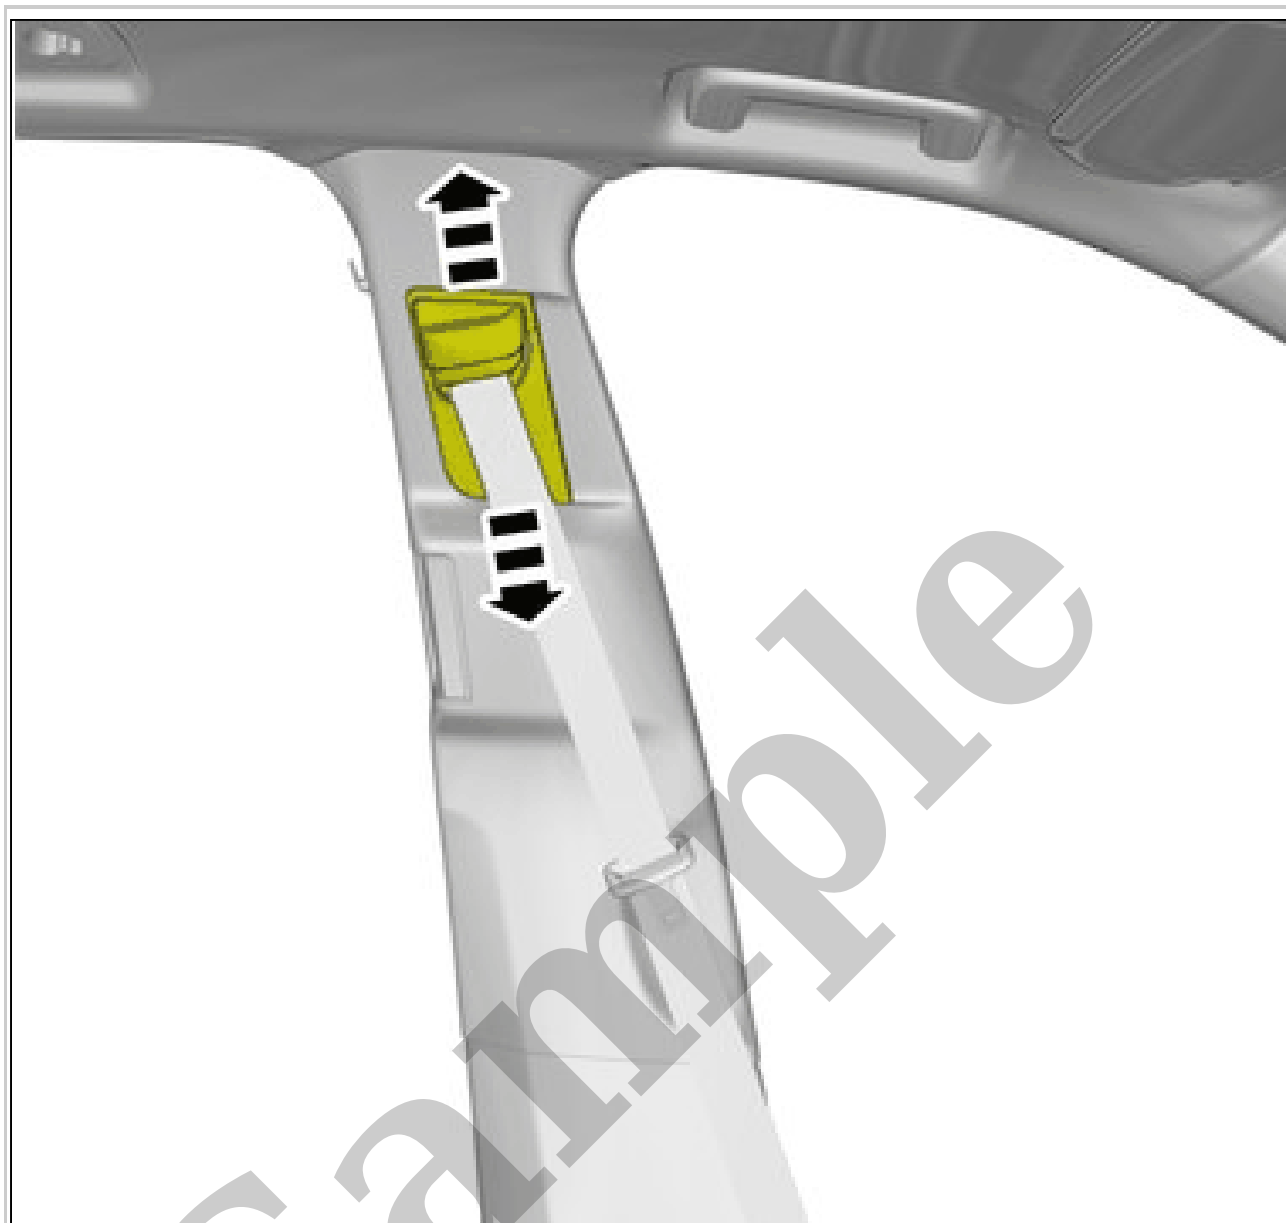

## 2016 Volvo V60 Cross Country Service and Repair Manual

[Go to manual page](#)

Courtesy of VOLVO CARS CORPORATION

**CAUTION:** *Take extra care not to crease the headliner.*

**NOTE:** *Velcro strip*

**Use:** Interior trim remover  
**ALL VEHICLES**

Courtesy of VOLVO CARS CORPORATION

Remove the screws.

Courtesy of VOLVO CARS CORPORATION

Install the marked component.

Courtesy of VOLVO CARS CORPORATION

Check for correct operation.

Perform supplemental restraint system (SRS), post check. Refer to: SUPPLEMENTARY RESTRAINT SYSTEM