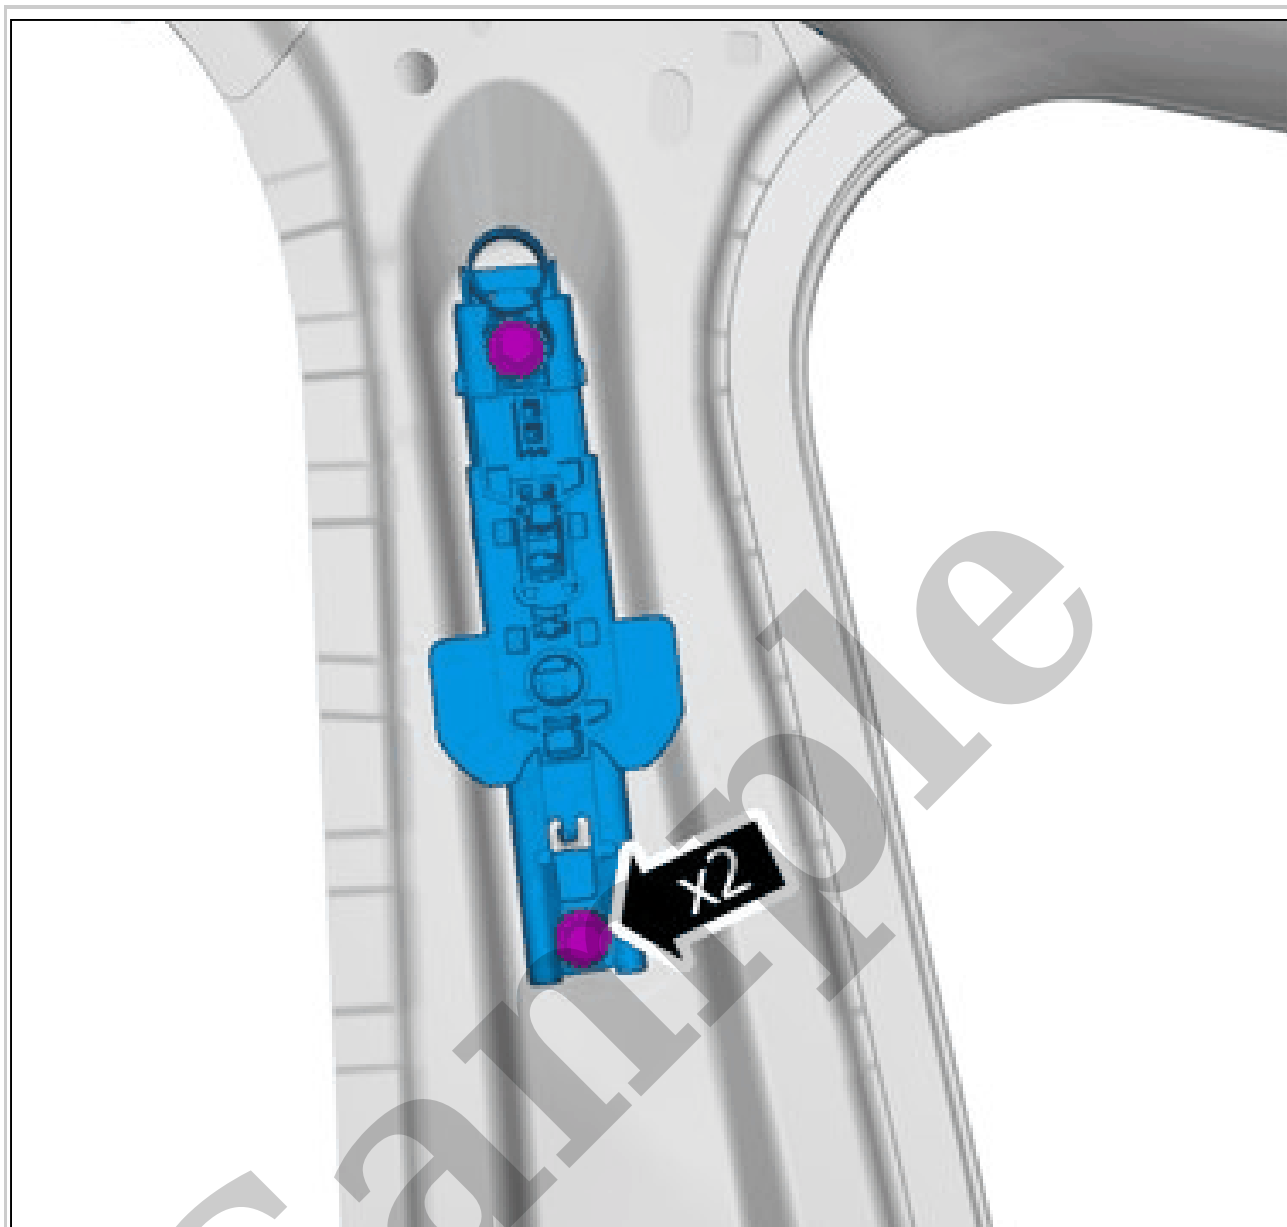

Courtesy of VOLVO CARS CORPORATION

**Torque:** Buckle safety belt to body, 48Nm  
Remove the nut.  
Remove the marked part.

**NOTE:** *The following steps are only necessary when installing a new component.*

Courtesy of VOLVO CARS CORPORATION

**WARNING:** *Make sure to place the seat belt as the graphic shows.*

Perform seatbelt function, check. Refer to: SEAT BELT FUNCTION, CHECK

**SEAT BELT HEIGHT ADJUSTER > SEAT BELT HEIGHT ADJUSTER [2018-2022] > REMOVAL**

Courtesy of VOLVO CARS CORPORATION

**Torque:** M8, 24Nm

Loosen the screws.

Remove the marked part.

**SEAT BELT HEIGHT ADJUSTER > SEAT BELT HEIGHT ADJUSTER [2018-2022] >  
INSTALLATION**

Courtesy of VOLVO CARS CORPORATION

**NOTE:** *The graphic shows the back of the component before removal.*