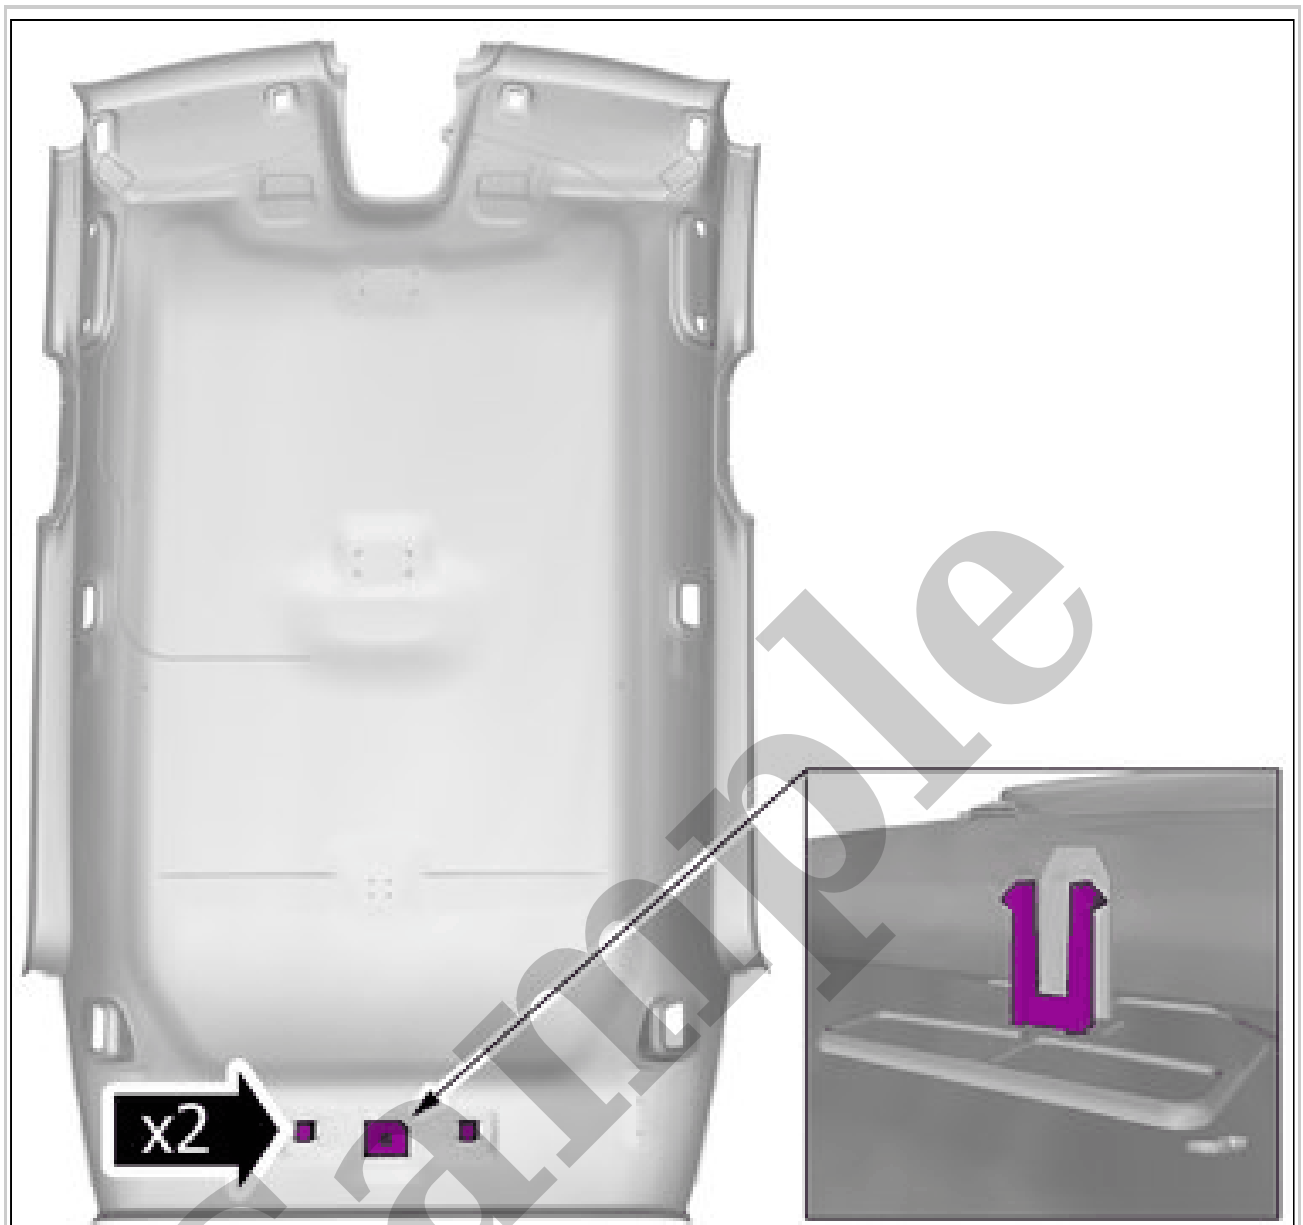

## 2016 Volvo V60 Cross Country Service and Repair Manual

[Go to manual page](#)

Courtesy of VOLVO CARS CORPORATION

**CAUTION:** *Take extra care not to crease the headliner.*

**NOTE:** *Velcro strip*

**Use:** Interior trim remover  
**ALL VEHICLES**