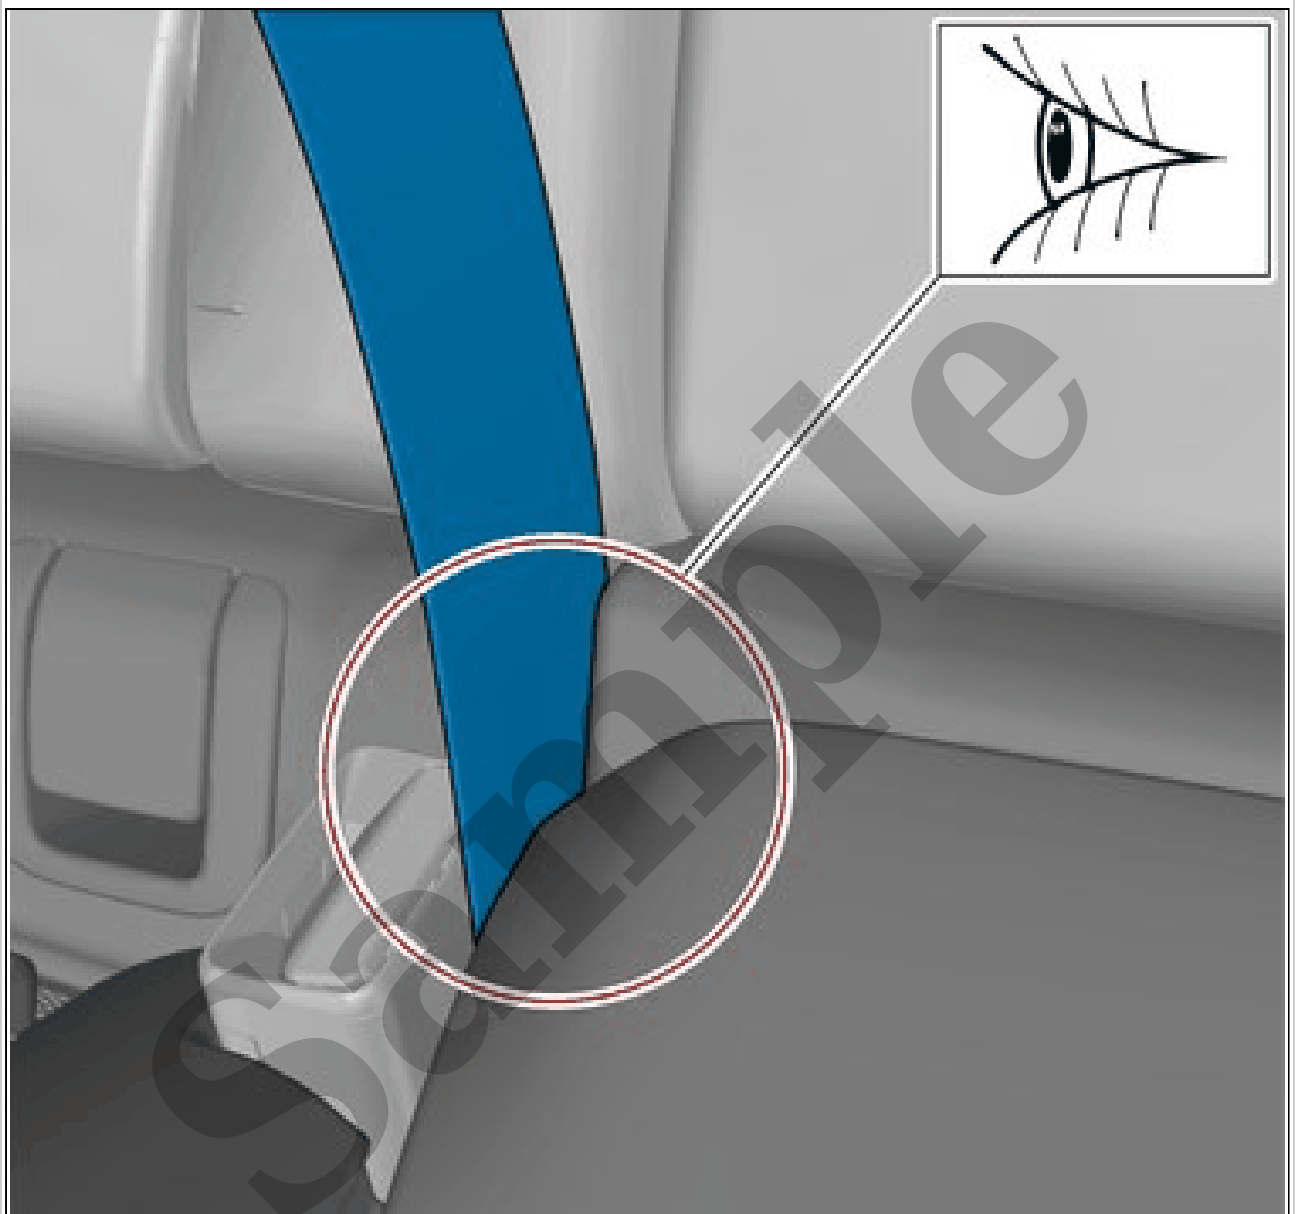

## 2016 Volvo V60 Cross Country Service and Repair Manual

[Go to manual page](#)

Courtesy of VOLVO CARS CORPORATION

**CAUTION:** *Take extra care not to crease the headliner.*

**NOTE:** *Velcro strip*

**Use:** Interior trim remover  
**ALL VEHICLES**

Courtesy of VOLVO CARS CORPORATION

Remove the screws.

Courtesy of VOLVO CARS CORPORATION

Install the marked component.

Courtesy of VOLVO CARS CORPORATION

Check for correct operation.

Perform supplemental restraint system (SRS), post check. Refer to: SUPPLEMENTARY RESTRAINT SYSTEM

### **PASSENGER AIRBAG CUT-OFF SWITCH PACOS > PASSENGER AIRBAG CUT-OFF SWITCH PACOS [2022] > REMOVAL**

Perform battery disconnecting and connecting. Refer to: BATTERY DISCONNECTING AND CONNECTING

**NOTE:** Removal steps in this procedure may contain installation details.