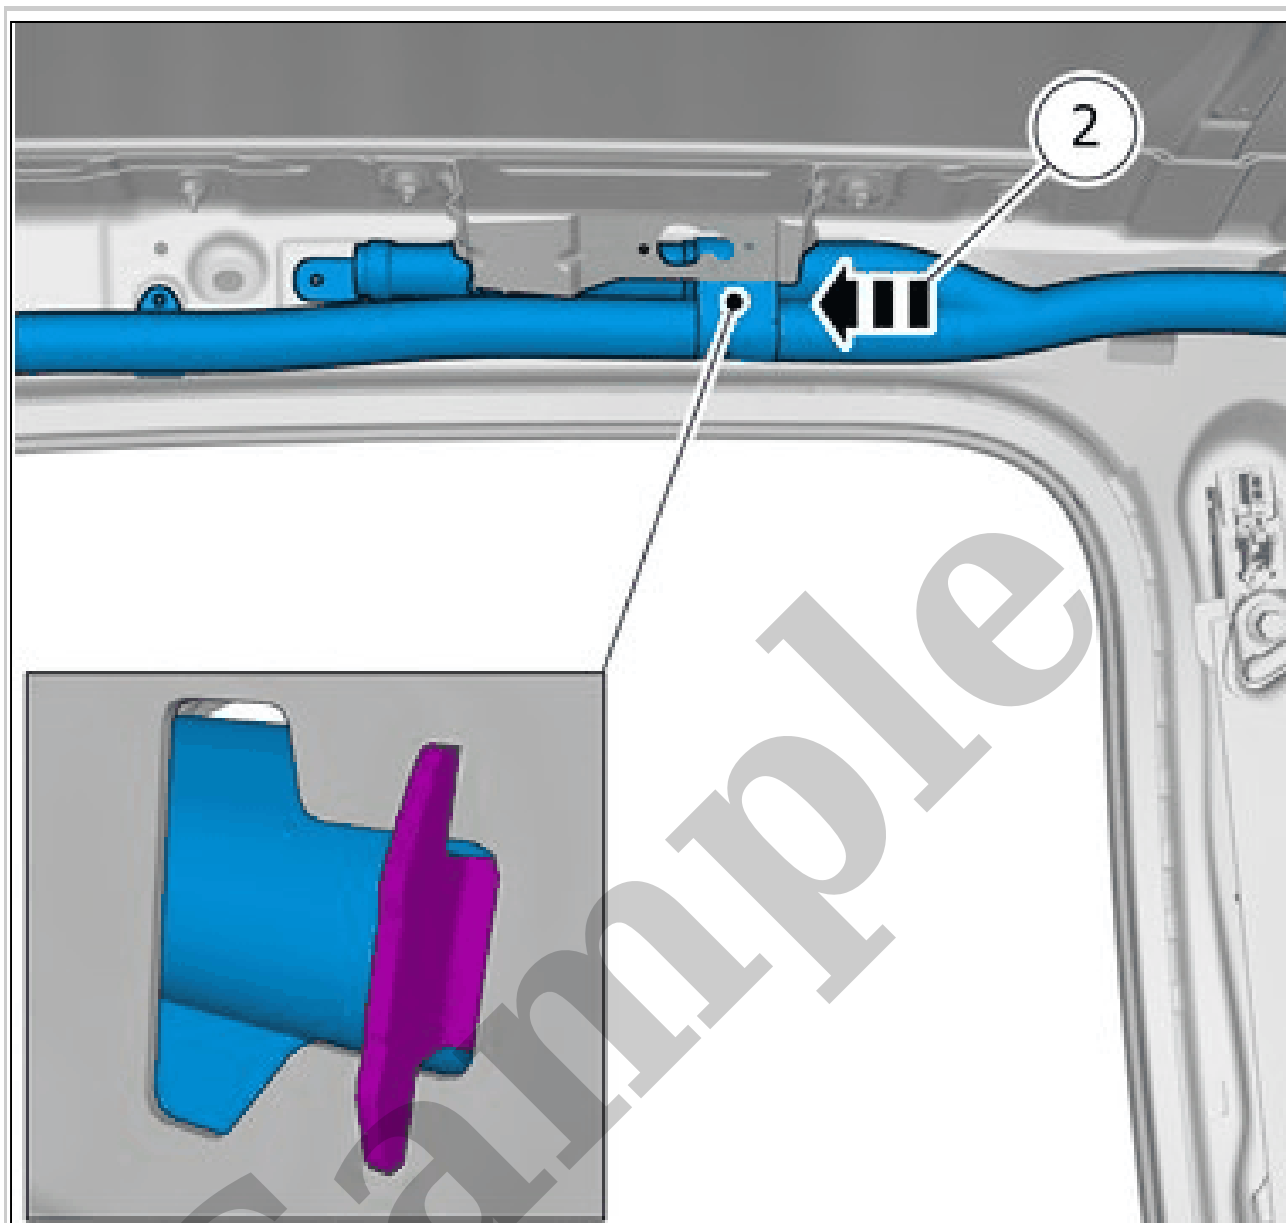

## 2016 Volvo V60 Cross Country Service and Repair Manual

[Go to manual page](#)

Courtesy of VOLVO CARS CORPORATION

**CAUTION:** *Take extra care not to crease the headliner.*

**NOTE:** *Velcro strip*

**Use:** Interior trim remover  
**ALL VEHICLES**

Courtesy of VOLVO CARS CORPORATION

Remove the screws.

Courtesy of VOLVO CARS CORPORATION

Install the marked component.

Courtesy of VOLVO CARS CORPORATION

Check for correct operation.

Perform supplemental restraint system (SRS), post check. Refer to: SUPPLEMENTARY RESTRAINT SYSTEM

Courtesy of VOLVO CARS CORPORATION

**Torque:** Buckle safety belt to body, 48Nm  
Remove the nut.  
Remove the marked part.

**NOTE:** *The following steps are only necessary when installing a new component.*