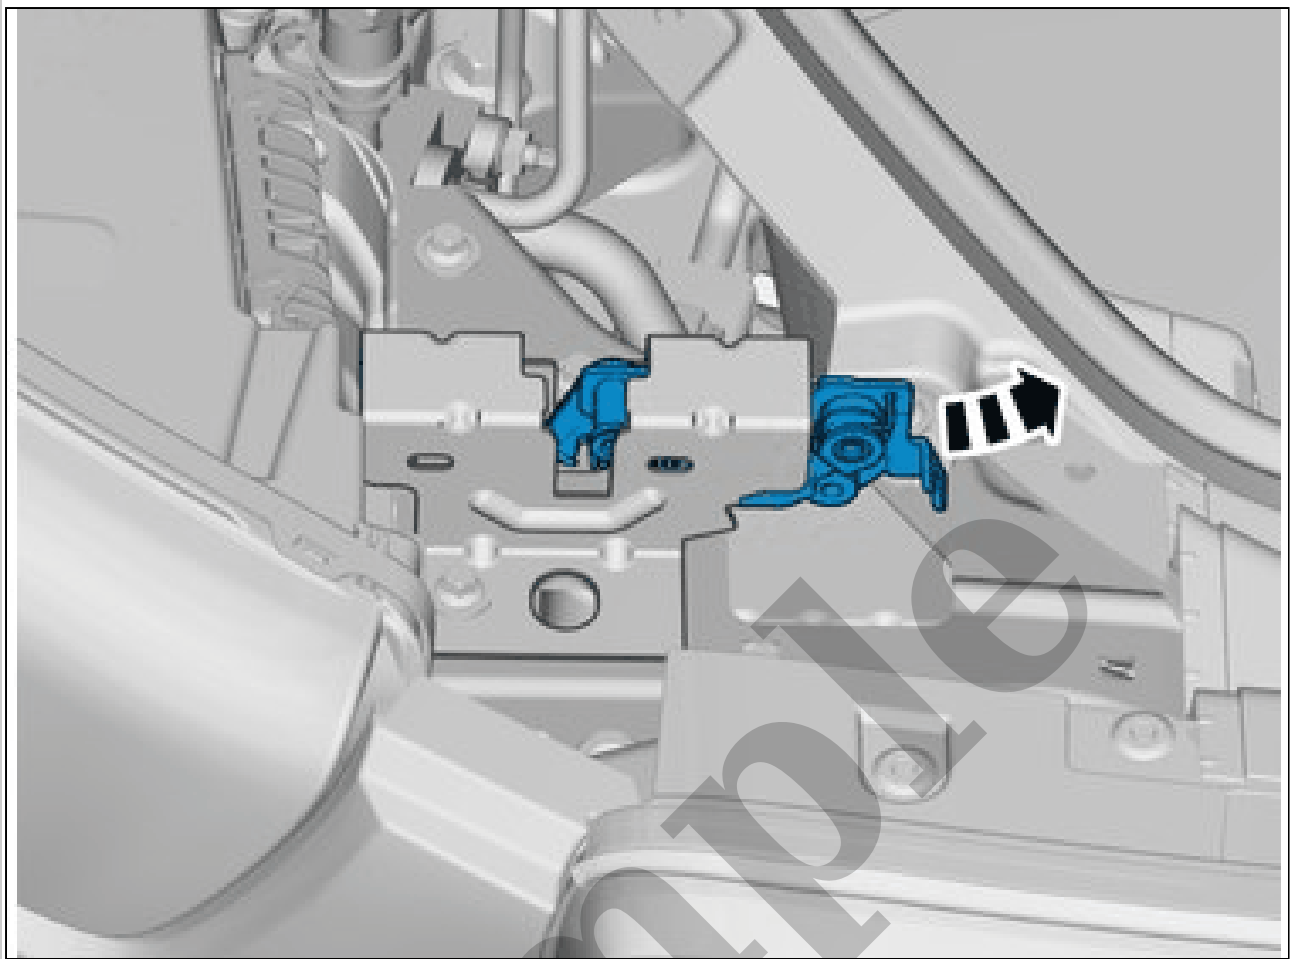

2011 Volvo C30 Service and Repair Manual

[Go to manual page](#)

Courtesy of VOLVO CARS CORPORATION

Loosen the component indicated. Do not remove it.
Remove the clips.

Courtesy of VOLVO CARS CORPORATION

Remove the screws.

Torque: M6, 10Nm

Pull the component in direction of the arrow.

Courtesy of VOLVO CARS CORPORATION

Remove the marked part.

Courtesy of VOLVO CARS CORPORATION

Remove the marked part.

HOOD LATCH > HOOD LATCH [2021-2022, E400V6] > INSTALLATION

To install, reverse the removal procedure.

HOOD LATCH RELEASE CABLE > HOOD LATCH RELEASE CABLE [2018-2021 | 2021-2022, B4204T18; B4204T47] > REMOVAL

Courtesy of VOLVO CARS CORPORATION

Release the cable.
Remove the plenum cover. Refer to: PLENUM COVER

HOOD LATCH RELEASE CABLE > HOOD LATCH RELEASE CABLE [2021-2022, E400V6] > REMOVAL

Remove the plenum cover. Refer to: PLENUM COVER

Courtesy of VOLVO CARS CORPORATION

NOTE: *Orientation view*

The graphic shows the back of the component.