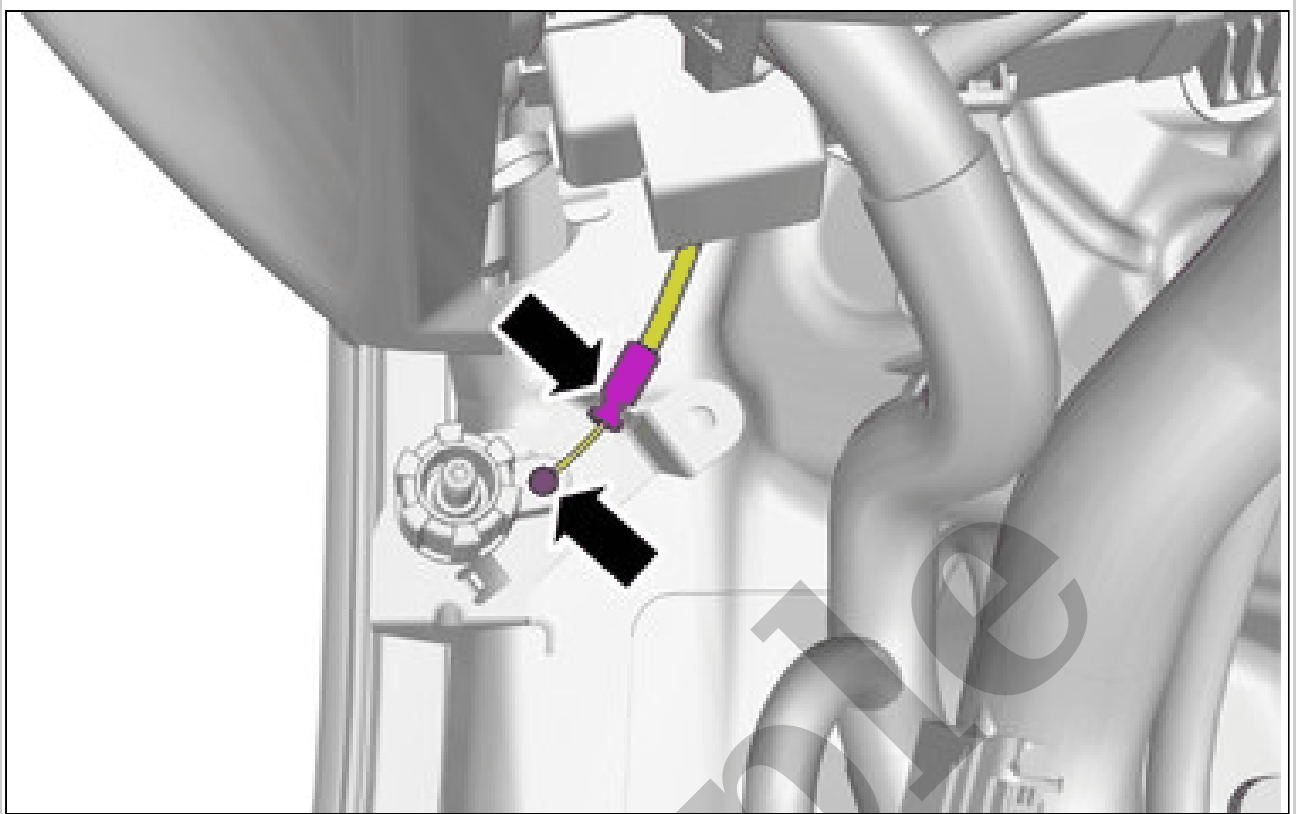

Torque: M6, 10Nm

Pull the component in direction of the arrow.

Courtesy of VOLVO CARS CORPORATION

Remove the marked part.

Courtesy of VOLVO CARS CORPORATION

Remove the marked part.

HOOD LATCH > HOOD LATCH [2021-2022, E400V6] > INSTALLATION

To install, reverse the removal procedure.

HOOD LATCH RELEASE CABLE > HOOD LATCH RELEASE CABLE [2018-2021 | 2021-2022, B4204T18; B4204T47] > REMOVAL

Courtesy of VOLVO CARS CORPORATION

Release the cable.
Remove the plenum cover. Refer to: PLENUM COVER

Attach a suitable draw cord to the hood latch cable.

HOOD LATCH RELEASE CABLE > HOOD LATCH RELEASE CABLE [2018-2021 | 2021-2022, B4204T18; B4204T47] > INSTALLATION

To install, reverse the removal procedure.

HOOD LATCH RELEASE CABLE > HOOD LATCH RELEASE CABLE [2021-2022, E400V6] > REMOVAL

Remove the plenum cover. Refer to: PLENUM COVER

Courtesy of VOLVO CARS CORPORATION

NOTE: *Orientation view*

The graphic shows the back of the component.