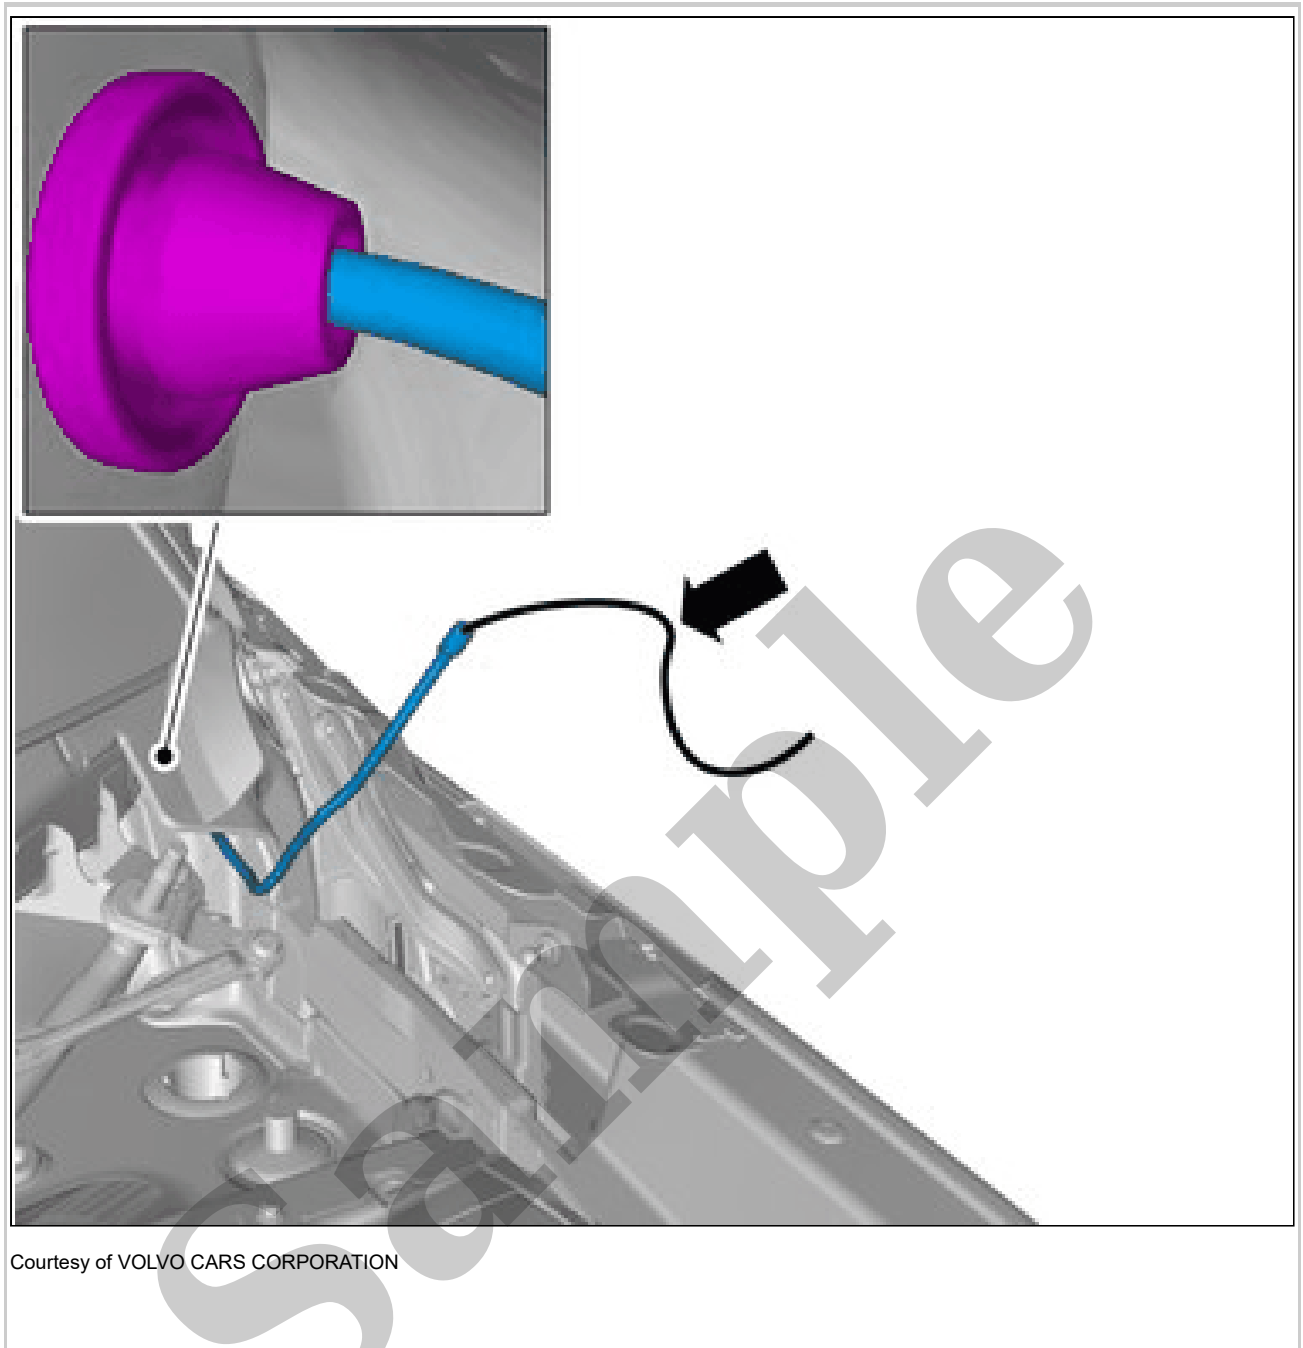

Torque: M6, 10Nm

Pull the component in direction of the arrow.

Courtesy of VOLVO CARS CORPORATION

Remove the marked part.

Courtesy of VOLVO CARS CORPORATION

Remove the marked part.

HOOD LATCH > HOOD LATCH [2021-2022, E400V6] > INSTALLATION

To install, reverse the removal procedure.

HOOD LATCH RELEASE CABLE > HOOD LATCH RELEASE CABLE [2018-2021 | 2021-2022, B4204T18; B4204T47] > REMOVAL

Courtesy of VOLVO CARS CORPORATION

Release the cable.
Remove the plenum cover. Refer to: PLENUM COVER

Attach a suitable draw cord to the hood latch cable.

HOOD LATCH RELEASE CABLE > HOOD LATCH RELEASE CABLE [2018-2021 | 2021-2022, B4204T18; B4204T47] > INSTALLATION

To install, reverse the removal procedure.

HOOD LATCH RELEASE CABLE > HOOD LATCH RELEASE CABLE [2021-2022, E400V6] > REMOVAL

Remove the plenum cover. Refer to: PLENUM COVER

Courtesy of VOLVO CARS CORPORATION

NOTE: *Orientation view*

The graphic shows the back of the component.