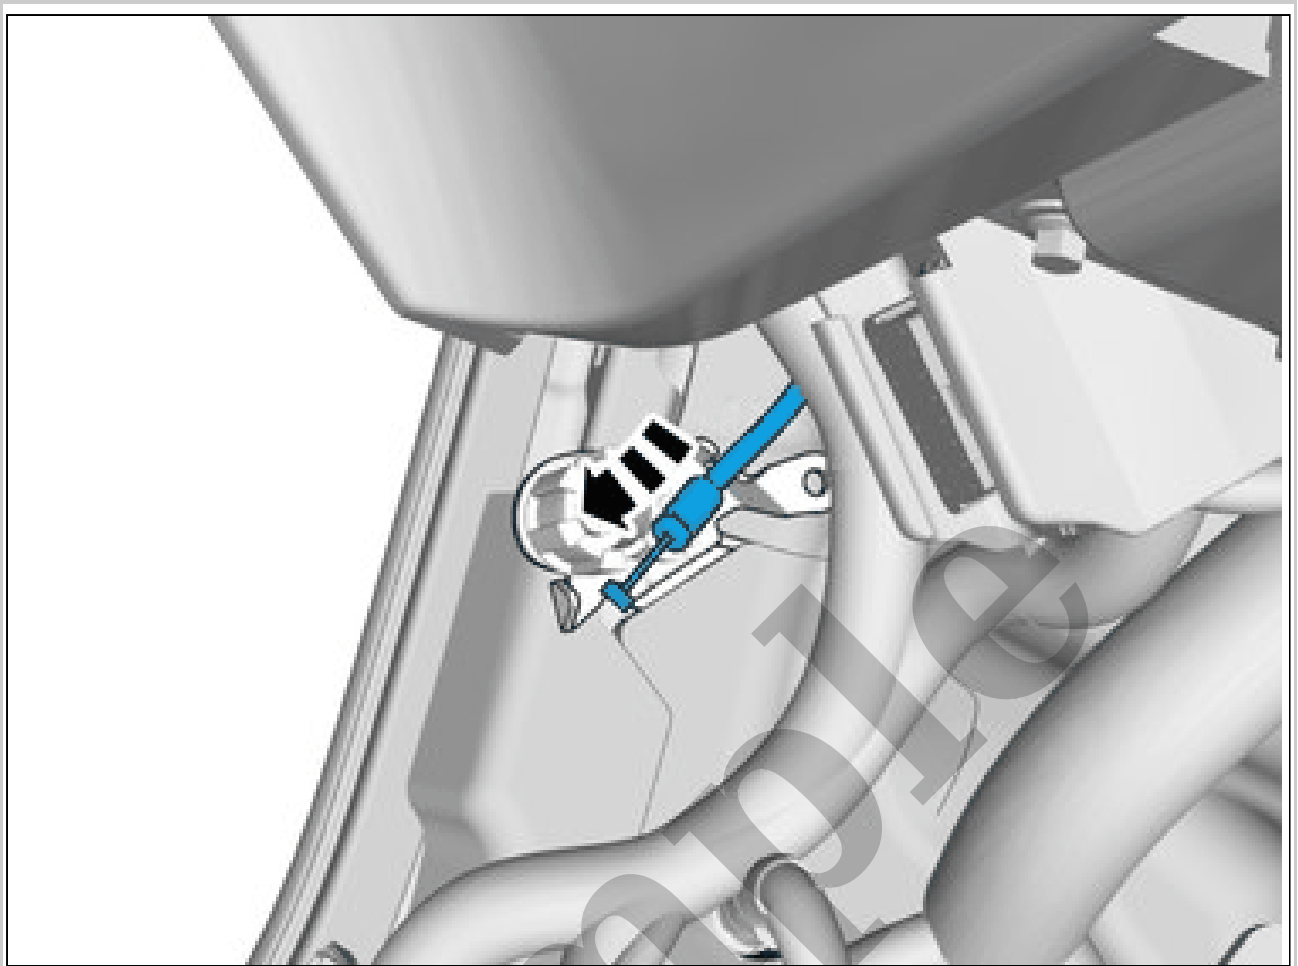

HOOD LATCH RELEASE CABLE > HOOD LATCH RELEASE CABLE [2021-2022, E400V6] > REMOVAL

Remove the plenum cover. Refer to: PLENUM COVER

Courtesy of VOLVO CARS CORPORATION

NOTE: *Orientation view*

The graphic shows the back of the component.

Courtesy of VOLVO CARS CORPORATION

Loosen the marked details from the clip/clips.

Courtesy of VOLVO CARS CORPORATION

Remove the marked part.

HOOD LATCH RELEASE CABLE > HOOD LATCH RELEASE CABLE [2021-2022, E400V6] > INSTALLATION