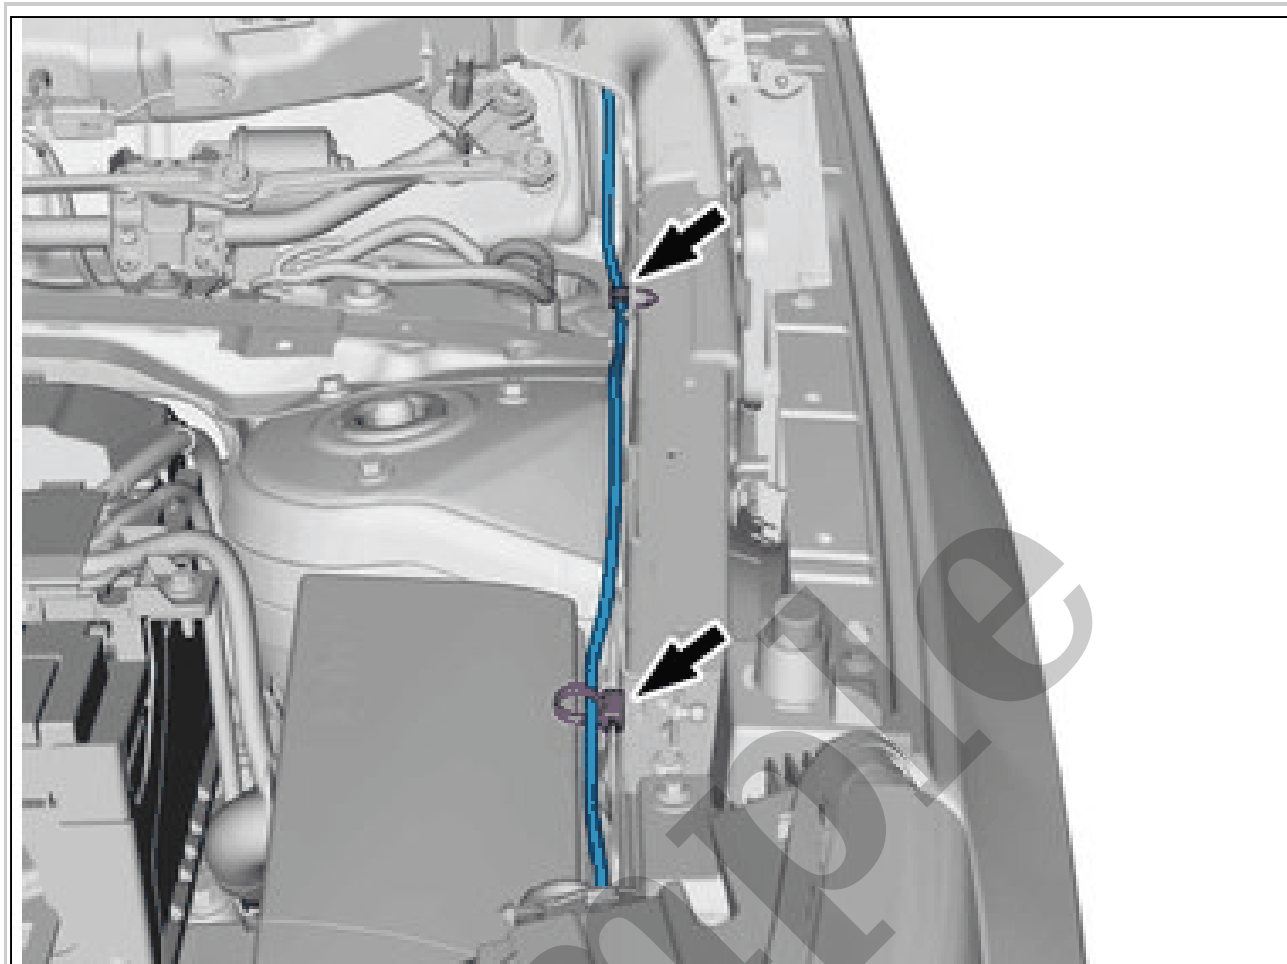

Attach a suitable draw cord to the hood latch cable.

HOOD LATCH RELEASE CABLE > HOOD LATCH RELEASE CABLE [2018-2021 | 2021-2022, B4204T18; B4204T47] > INSTALLATION

To install, reverse the removal procedure.

HOOD LATCH RELEASE CABLE > HOOD LATCH RELEASE CABLE [2021-2022, E400V6] > REMOVAL

Remove the plenum cover. Refer to: PLENUM COVER

Courtesy of VOLVO CARS CORPORATION

NOTE: *Orientation view*

The graphic shows the back of the component.

Courtesy of VOLVO CARS CORPORATION

Loosen the marked details from the clip/clips.

Courtesy of VOLVO CARS CORPORATION

Remove the marked part.

HOOD LATCH RELEASE CABLE > HOOD LATCH RELEASE CABLE [2021-2022, E400V6] > INSTALLATION