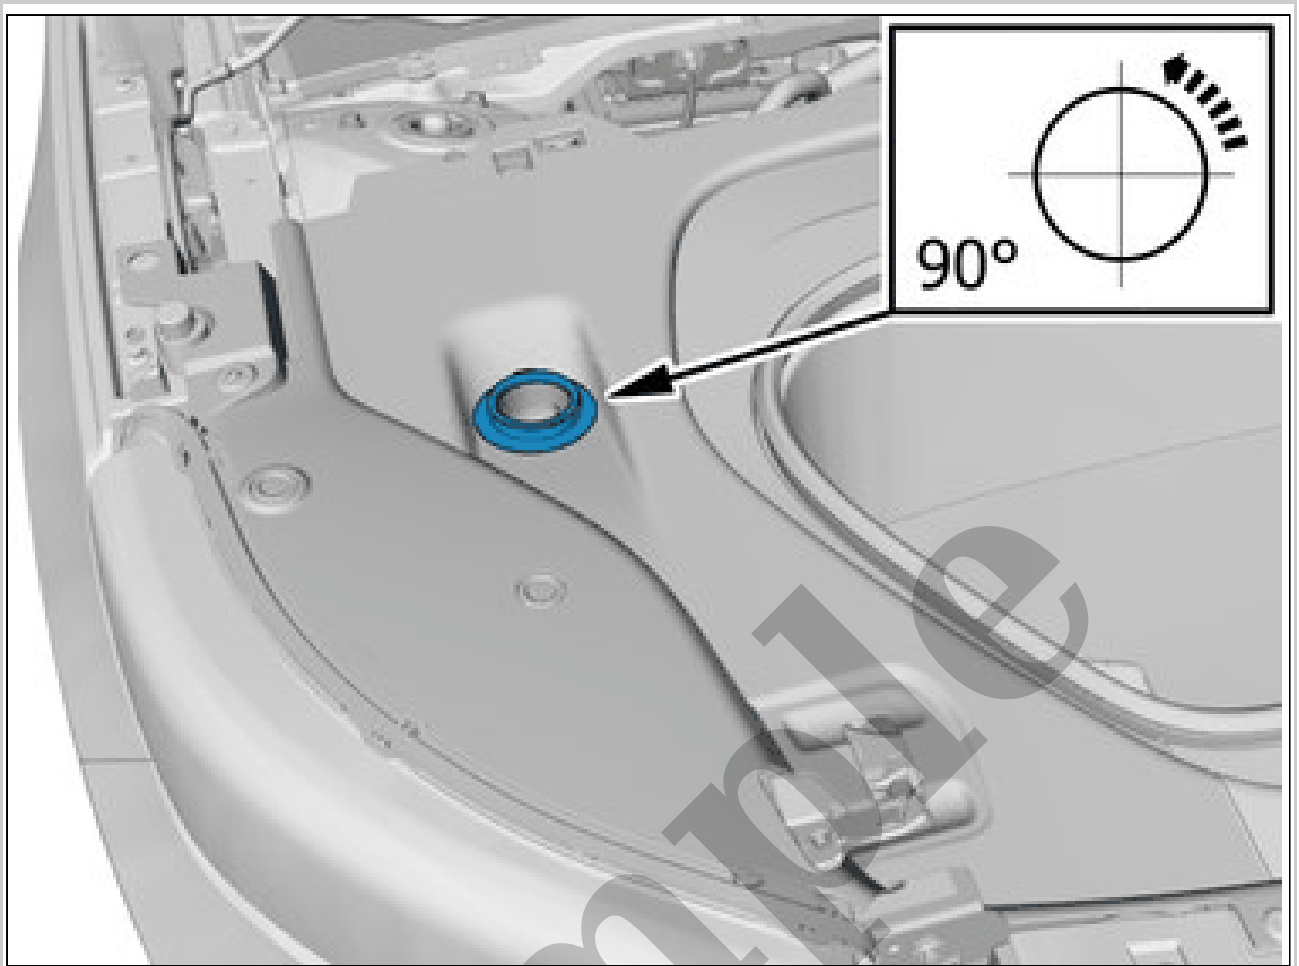

Torque: M6, 10Nm

Pull the component in direction of the arrow.

Courtesy of VOLVO CARS CORPORATION

Remove the marked part.

Courtesy of VOLVO CARS CORPORATION

Remove the marked part.

HOOD LATCH > HOOD LATCH [2021-2022, E400V6] > INSTALLATION