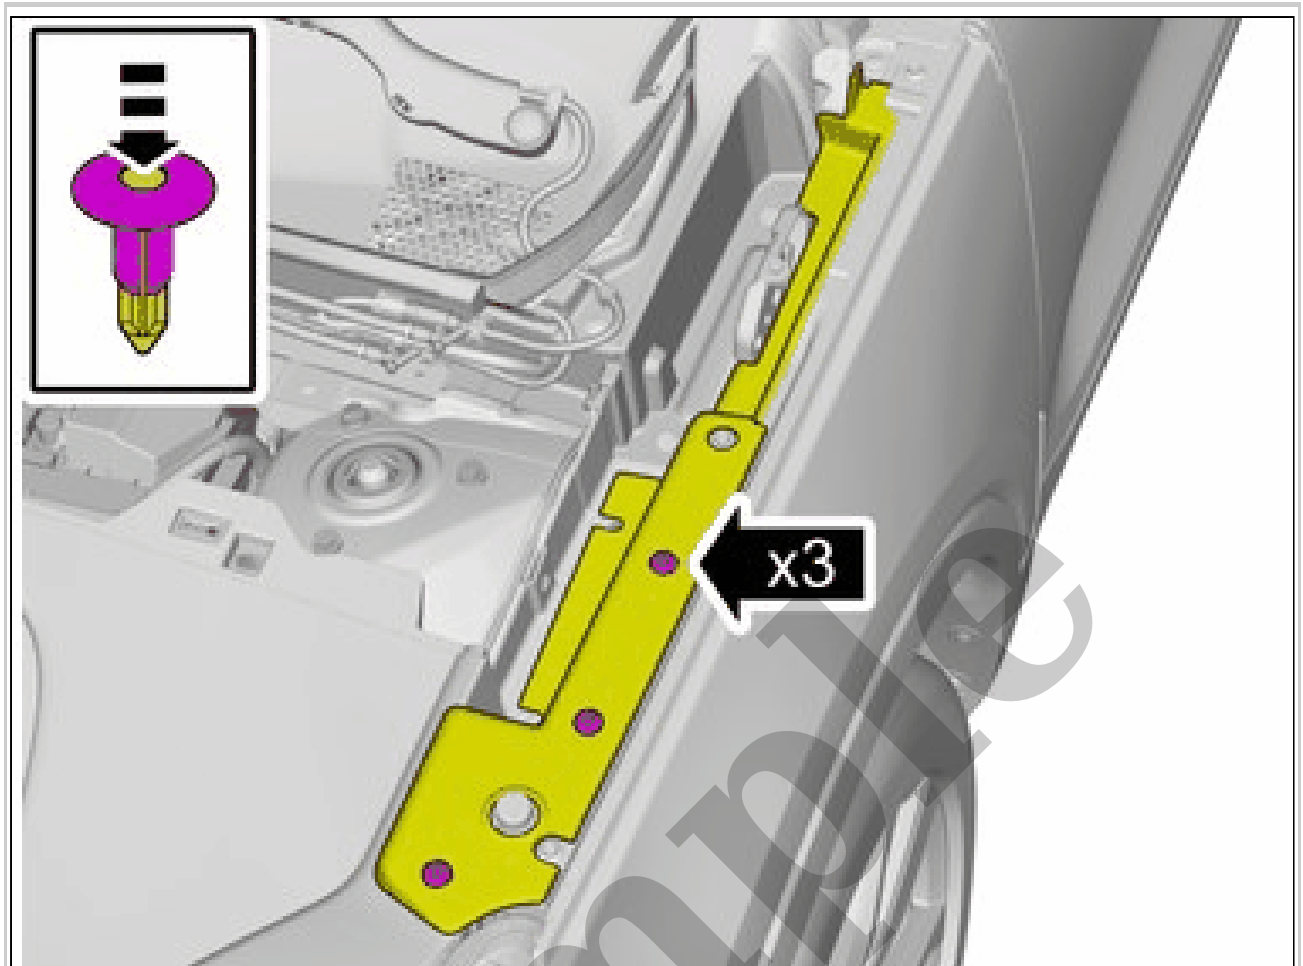

2011 Volvo C30 Service and Repair Manual

[Go to manual page](#)

Courtesy of VOLVO CARS CORPORATION

Loosen the component indicated. Do not remove it.
Remove the clips.

Courtesy of VOLVO CARS CORPORATION

Remove the screws.

Torque: M6, 10Nm

Pull the component in direction of the arrow.

Courtesy of VOLVO CARS CORPORATION

Remove the marked part.

Courtesy of VOLVO CARS CORPORATION

Remove the marked part.

HOOD LATCH > HOOD LATCH [2021-2022, E400V6] > INSTALLATION

To install, reverse the removal procedure.

HOOD LATCH RELEASE CABLE > HOOD LATCH RELEASE CABLE [2018-2021 | 2021-2022, B4204T18; B4204T47] > REMOVAL

Courtesy of VOLVO CARS CORPORATION

Release the cable.
Remove the plenum cover. Refer to: PLENUM COVER

HOOD LATCH RELEASE CABLE > HOOD LATCH RELEASE CABLE [2021-2022, E400V6] > REMOVAL

Remove the plenum cover. Refer to: PLENUM COVER

Courtesy of VOLVO CARS CORPORATION

NOTE: *Orientation view*

The graphic shows the back of the component.