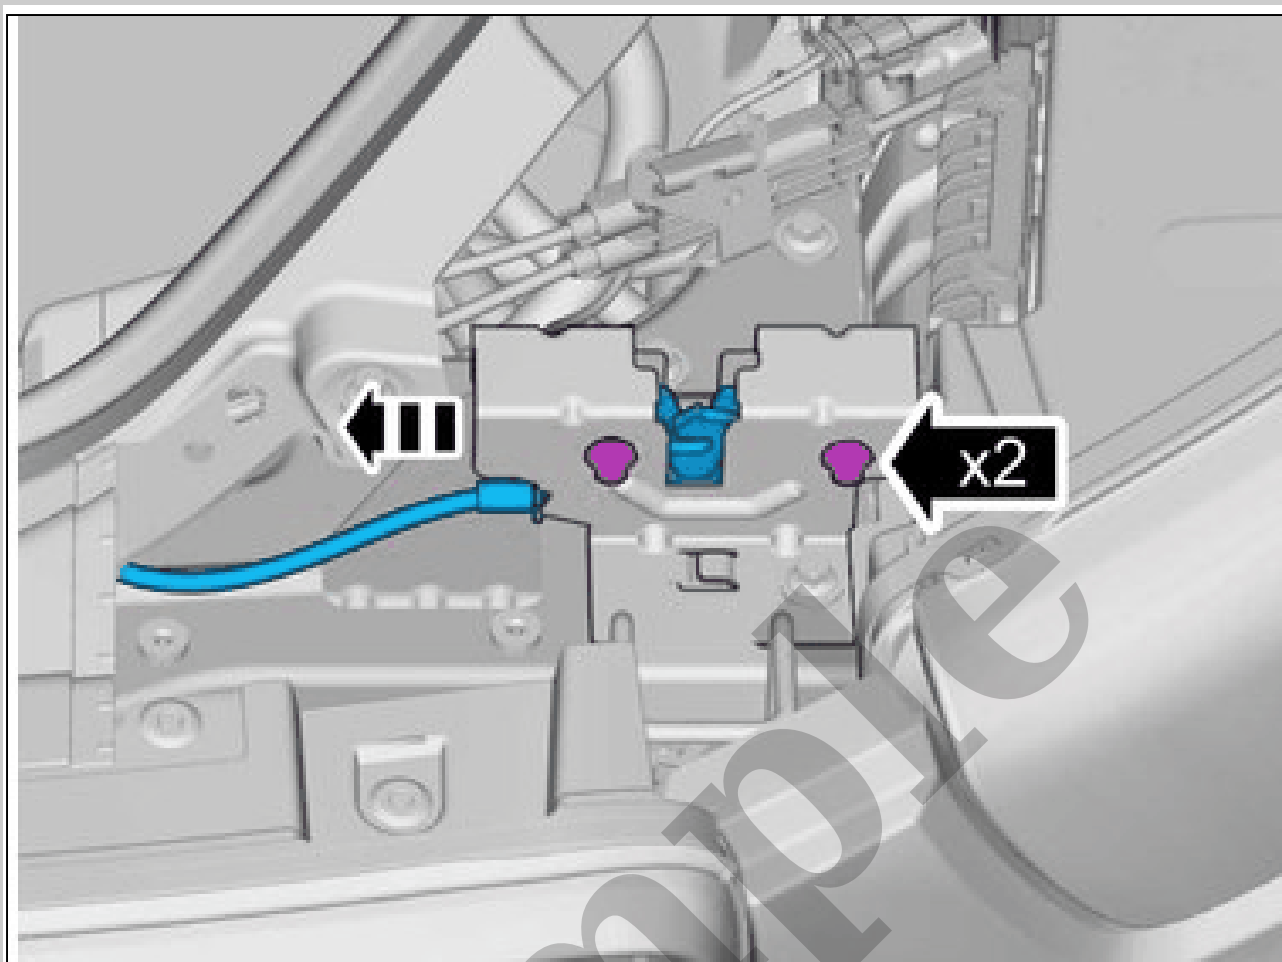

Courtesy of VOLVO CARS CORPORATION

Remove the screws.

Torque: M6, 10Nm

Pull the component in direction of the arrow.