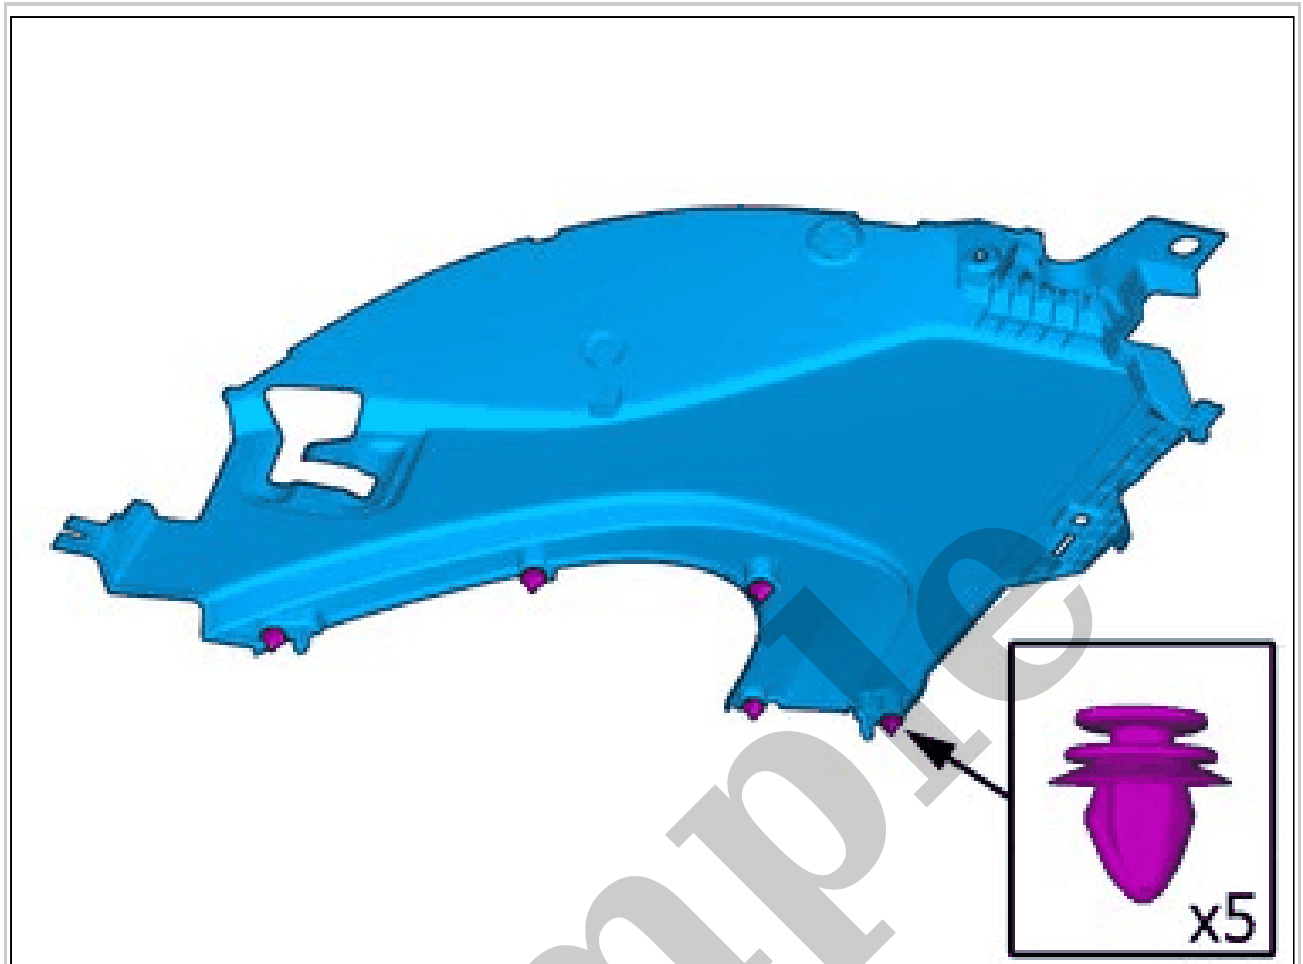

Courtesy of VOLVO CARS CORPORATION

NOTE: *Orientation view*

The graphic shows the back of the component.