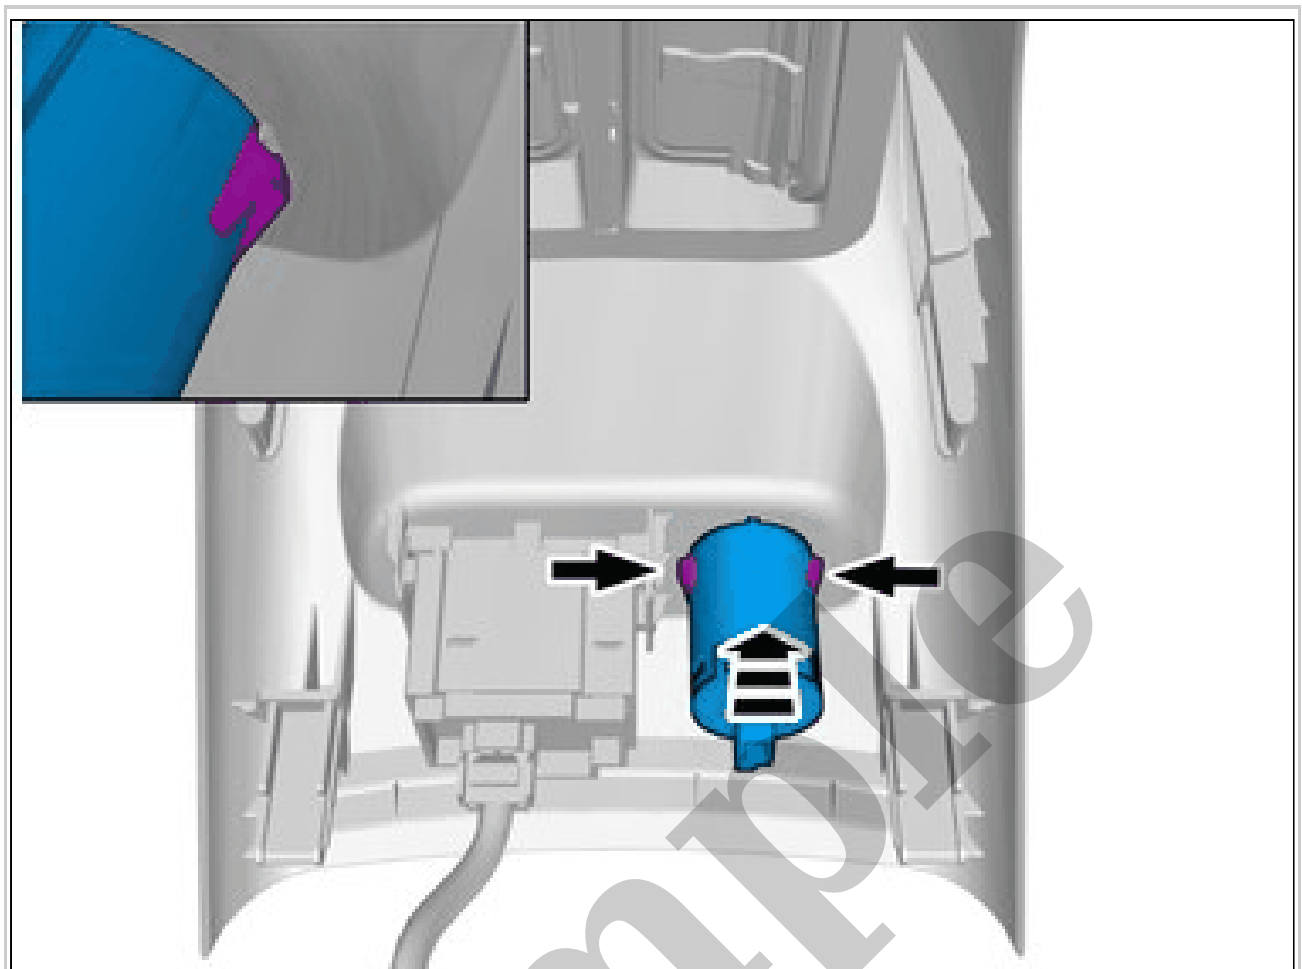

### **USB PORT FRONT, FLOOR CONSOLE > USB PORT FRONT, FLOOR CONSOLE [2018-2022] > INSTALLATION**

To install, reverse the removal procedure.

### **USB PORT REAR, FLOOR CONSOLE > USB PORT REAR, FLOOR CONSOLE [2021 | 2021-2022, B4204T18 | 2021-2022, B4204T47 | 2021-2022, E400V6] > REMOVAL**

Set the vehicle to Inactive mode, described in user mode. Refer to: USAGE MODE