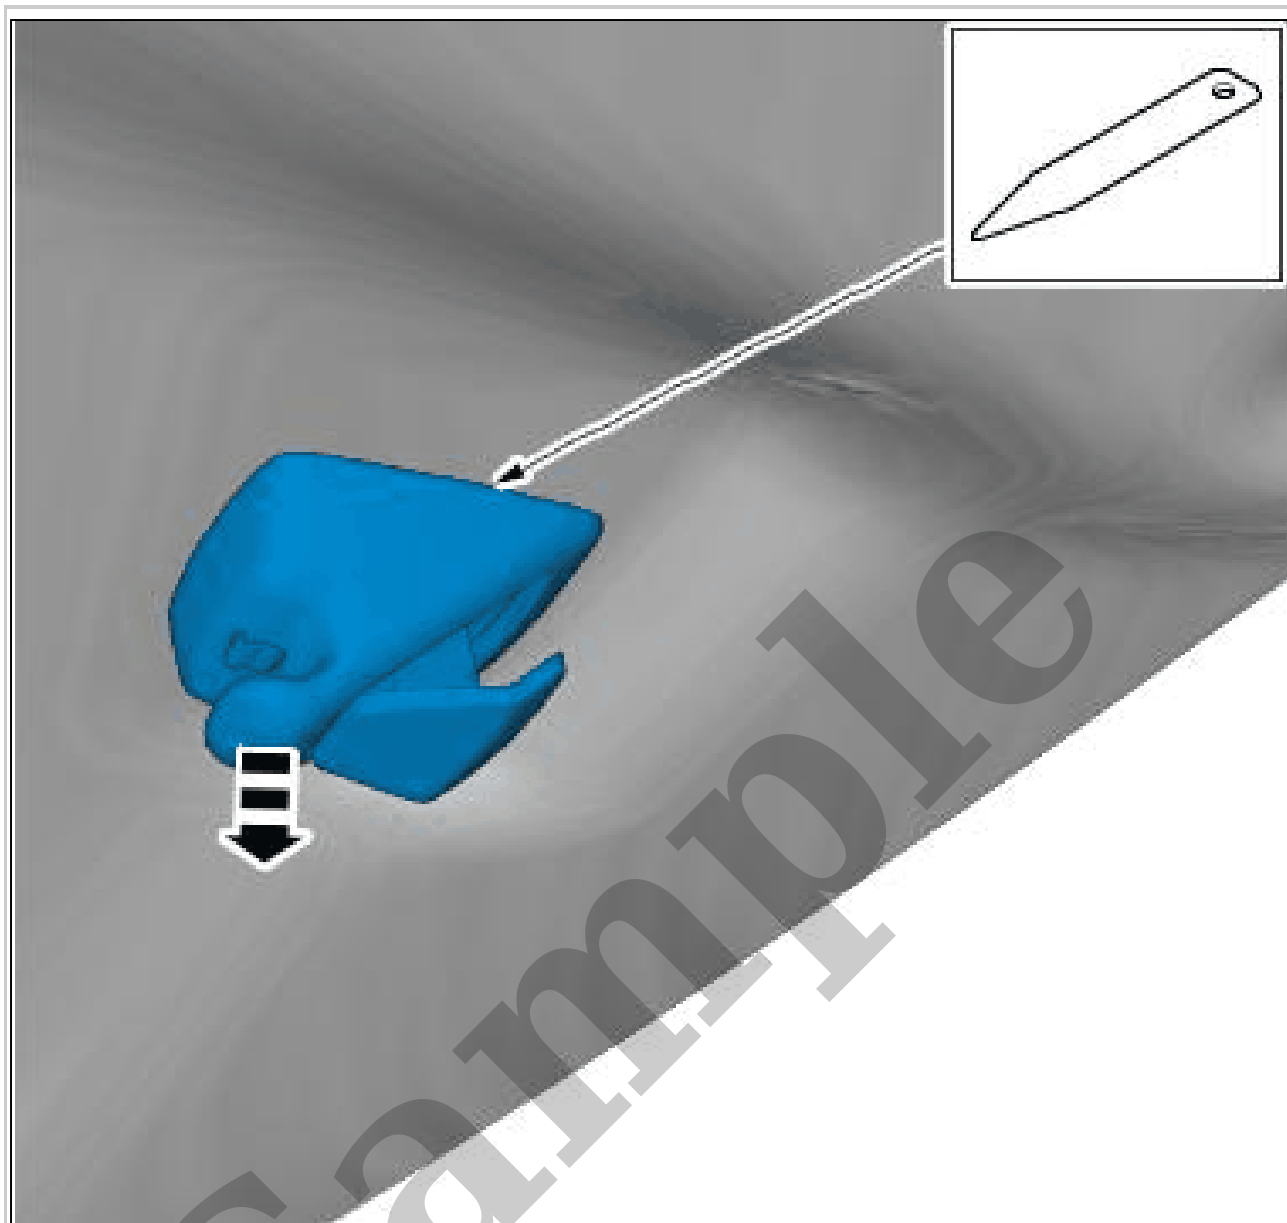

## 1999 VOLVO V70 R OEM Service and Repair Workshop Manual

[Go to manual page](#)

Courtesy of VOLVO CARS CORPORATION

Remove the screw.  
Remove the cable harness clips.  
**Torque:** M6, 10Nm

Courtesy of VOLVO CARS CORPORATION

Remove the marked part.  
On both sides.

Courtesy of VOLVO CARS CORPORATION

Courtesy of VOLVO CARS CORPORATION

Remove the marked part.  
On both sides.

**VEHICLES WITH ROOF OPENING PANEL**

Courtesy of VOLVO CARS CORPORATION