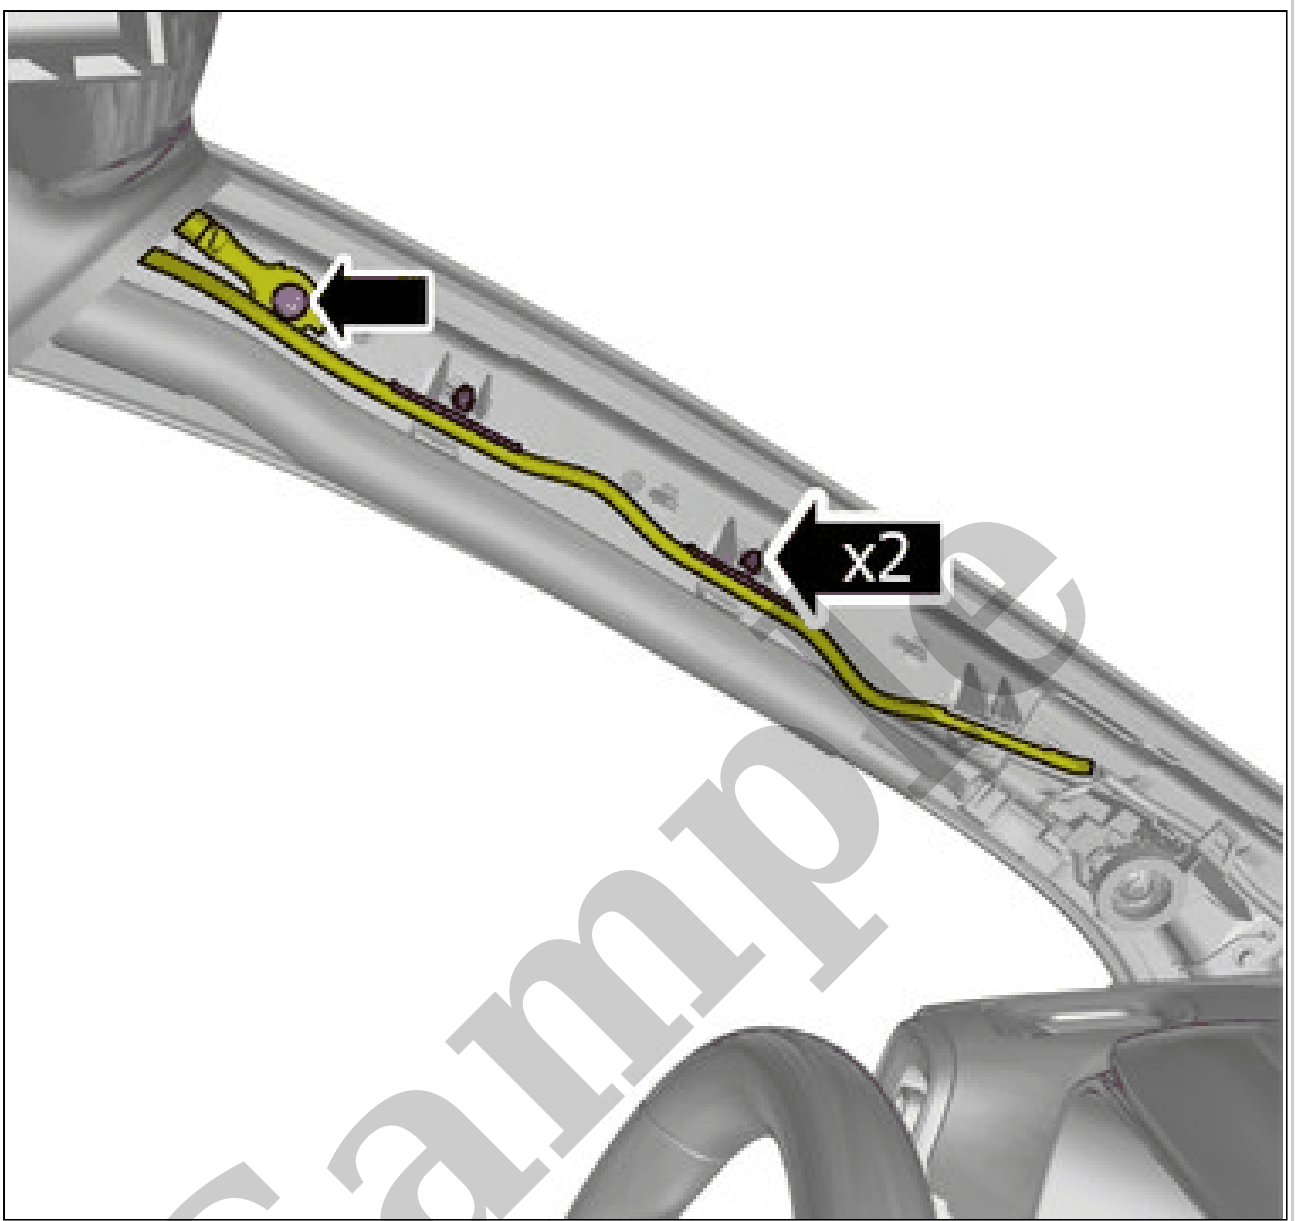

## 1999 VOLVO V70 R OEM Service and Repair Workshop Manual

[Go to manual page](#)

Courtesy of VOLVO CARS CORPORATION

Remove the screw.  
Remove the cable harness clips.  
**Torque:** M6, 10Nm

Courtesy of VOLVO CARS CORPORATION

Remove the marked part.  
On both sides.

Courtesy of VOLVO CARS CORPORATION

Courtesy of VOLVO CARS CORPORATION

Remove the marked part.  
On both sides.

**VEHICLES WITH ROOF OPENING PANEL**

Courtesy of VOLVO CARS CORPORATION

**NOTE:** *Orientation view*

Courtesy of VOLVO CARS CORPORATION

Courtesy of VOLVO CARS CORPORATION

Release the locks.  
Remove the marked part.

Courtesy of VOLVO CARS CORPORATION

Release the locks.  
Remove the marked part.

**USB PORT REAR, FLOOR CONSOLE > USB PORT REAR, FLOOR CONSOLE [2021 | 2021-2022, B4204T18 | 2021-2022, B4204T47 | 2021-2022, E400V6] > INSTALLATION**