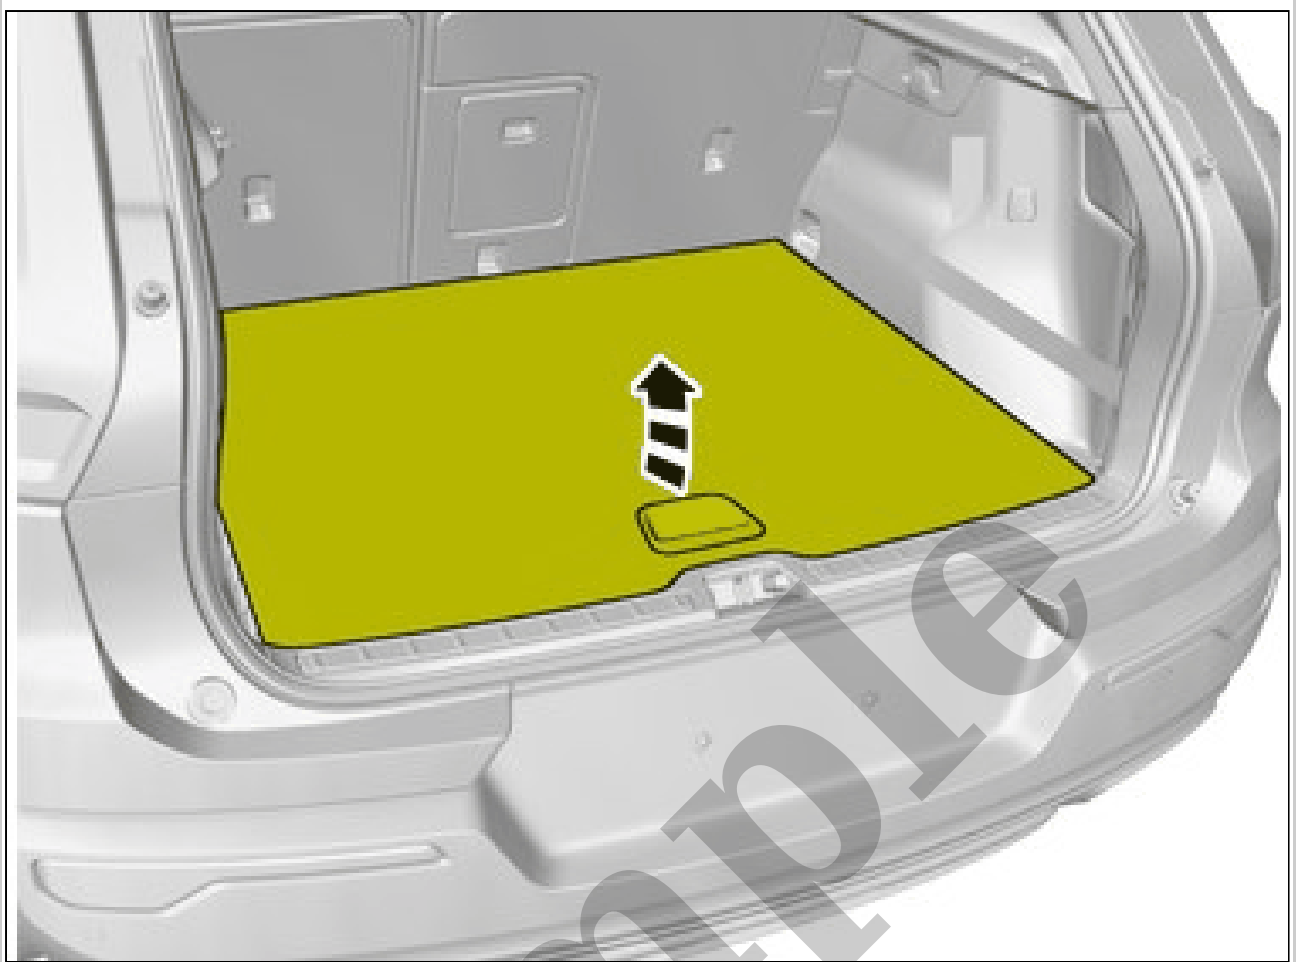

Courtesy of VOLVO CARS CORPORATION

Lift the marked component up