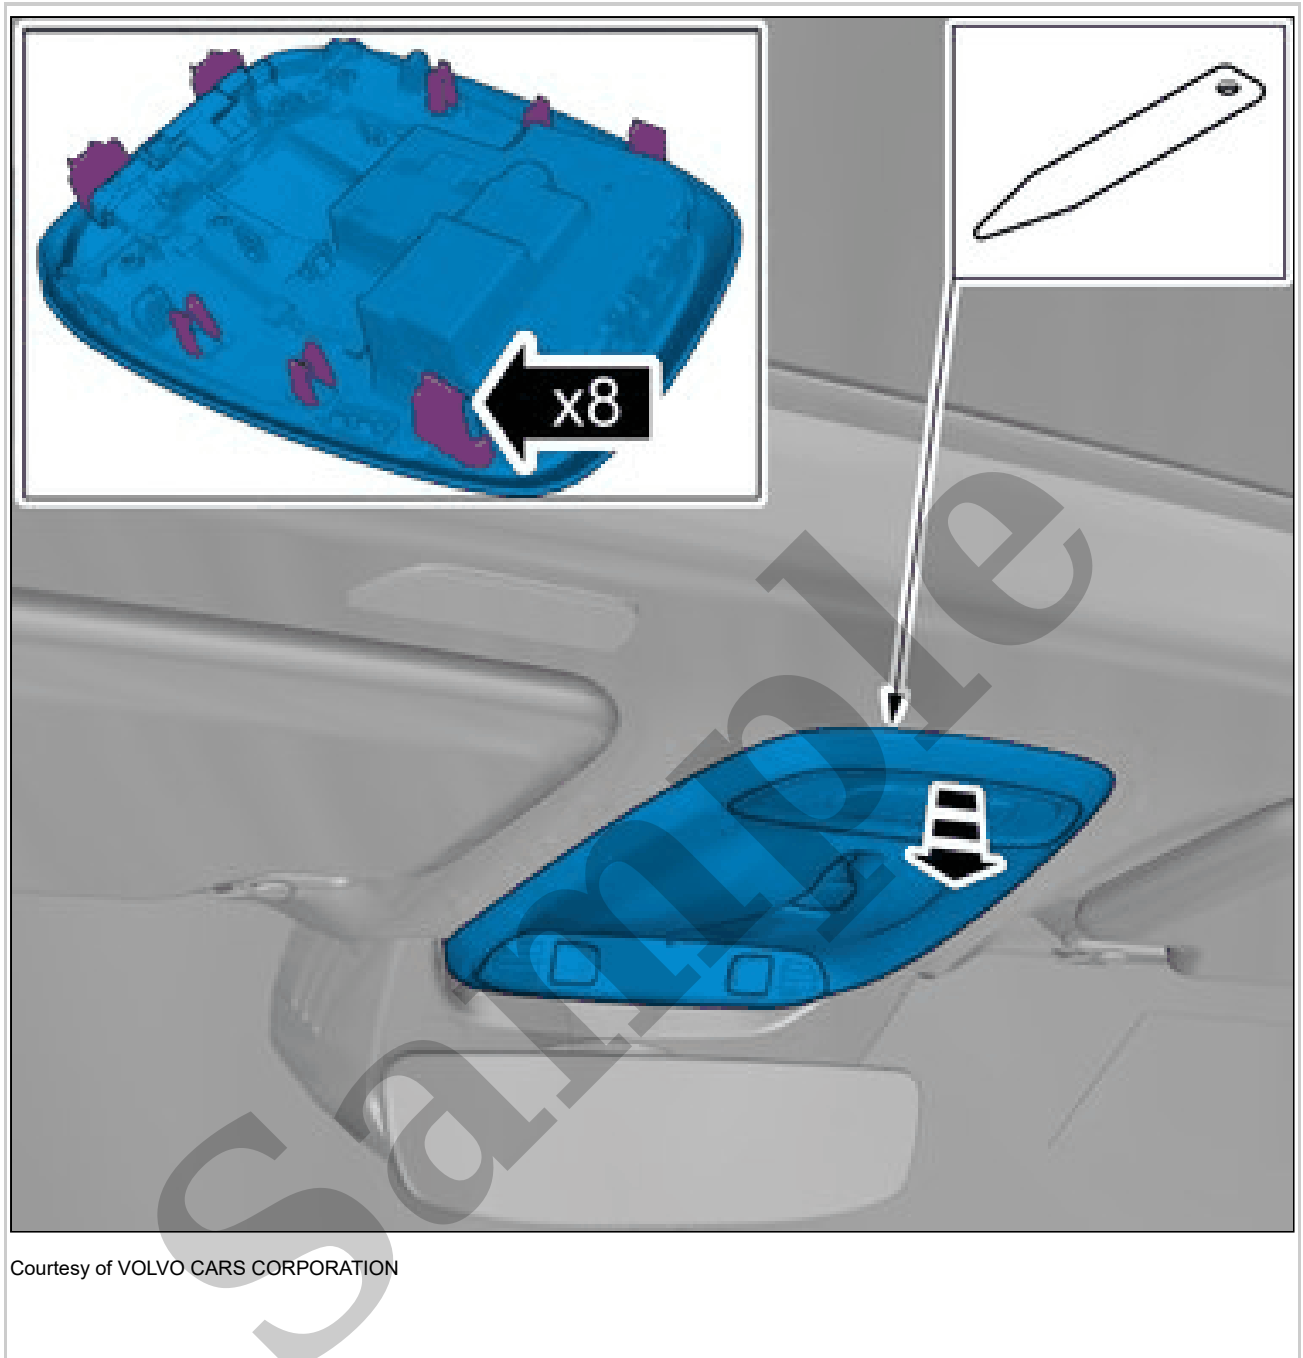

Set the vehicle to Inactive mode, described in user mode. Refer to: USAGE MODE

Remove the marked part.