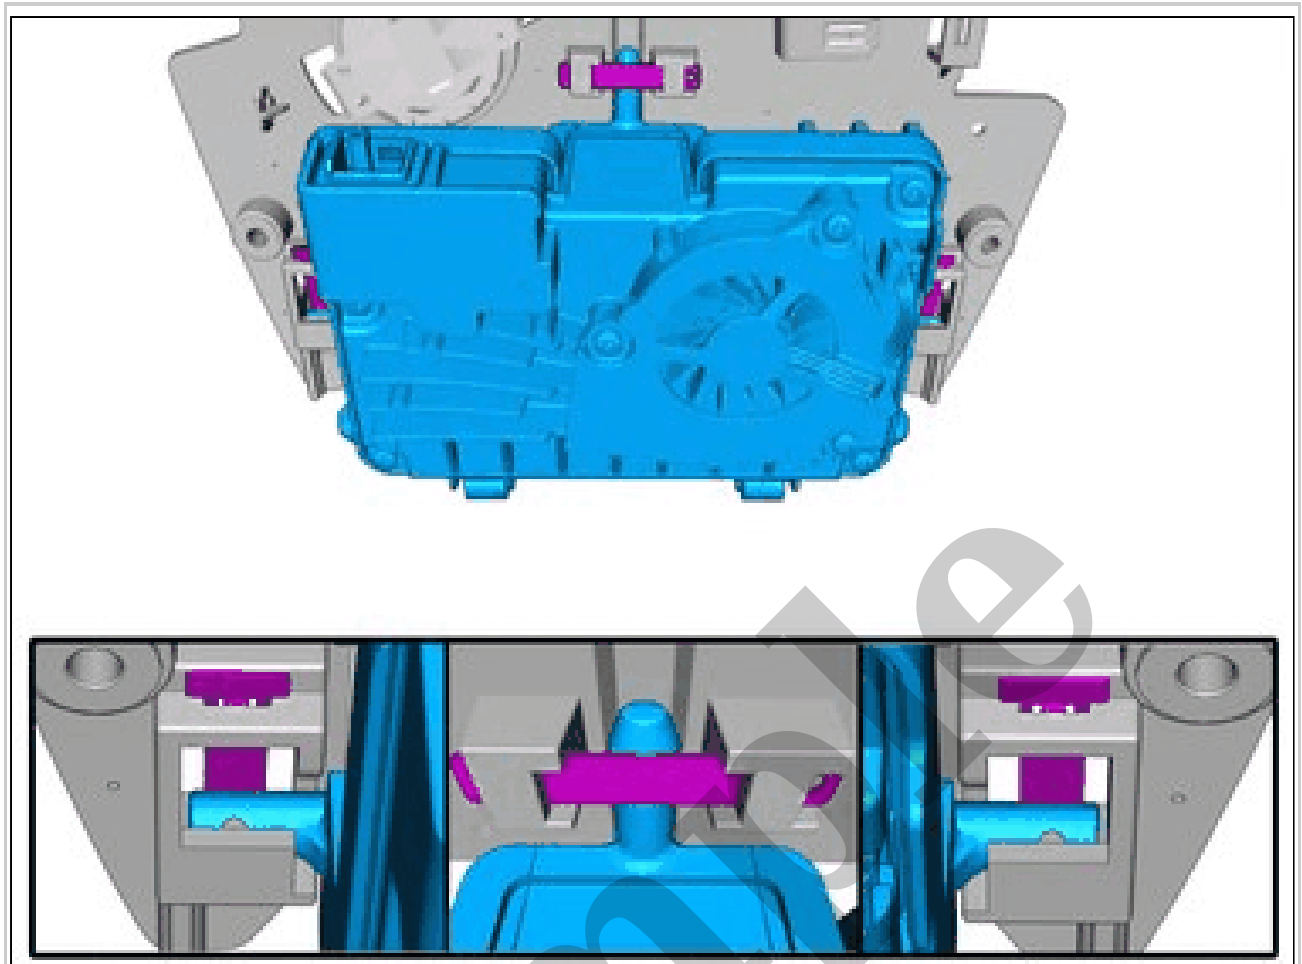

## 1998 VOLVO V70 R OEM Service and Repair Workshop Manual

[Go to manual page](#)

Courtesy of VOLVO CARS CORPORATION

Pull the component in direction of the arrow.  
Repeat on the other side.

Courtesy of VOLVO CARS CORPORATION

**NOTE:** *The graphic shows the back of the component before removal.*

Courtesy of VOLVO CARS CORPORATION

Release the catches.  
Repeat on the other side.  
Remove the marked part.  
**Use:** Interior trim remover