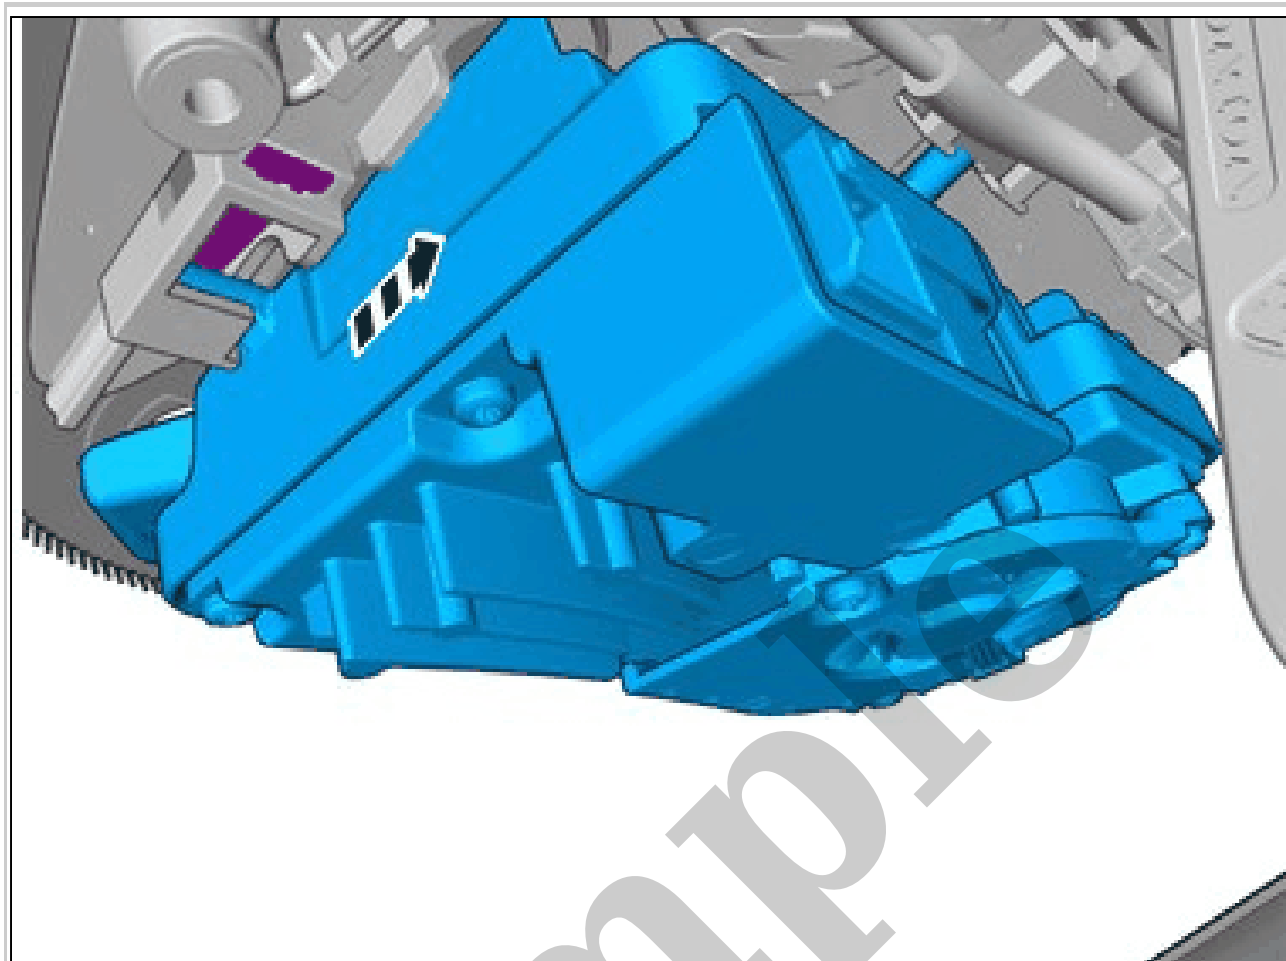

## 1998 VOLVO V70 R OEM Service and Repair Workshop Manual

[Go to manual page](#)

Courtesy of VOLVO CARS CORPORATION

Pull the component in direction of the arrow.  
Repeat on the other side.

Courtesy of VOLVO CARS CORPORATION

**NOTE:** *The graphic shows the back of the component before removal.*

Courtesy of VOLVO CARS CORPORATION

Release the catches.  
Repeat on the other side.  
Remove the marked part.  
**Use:** Interior trim remover