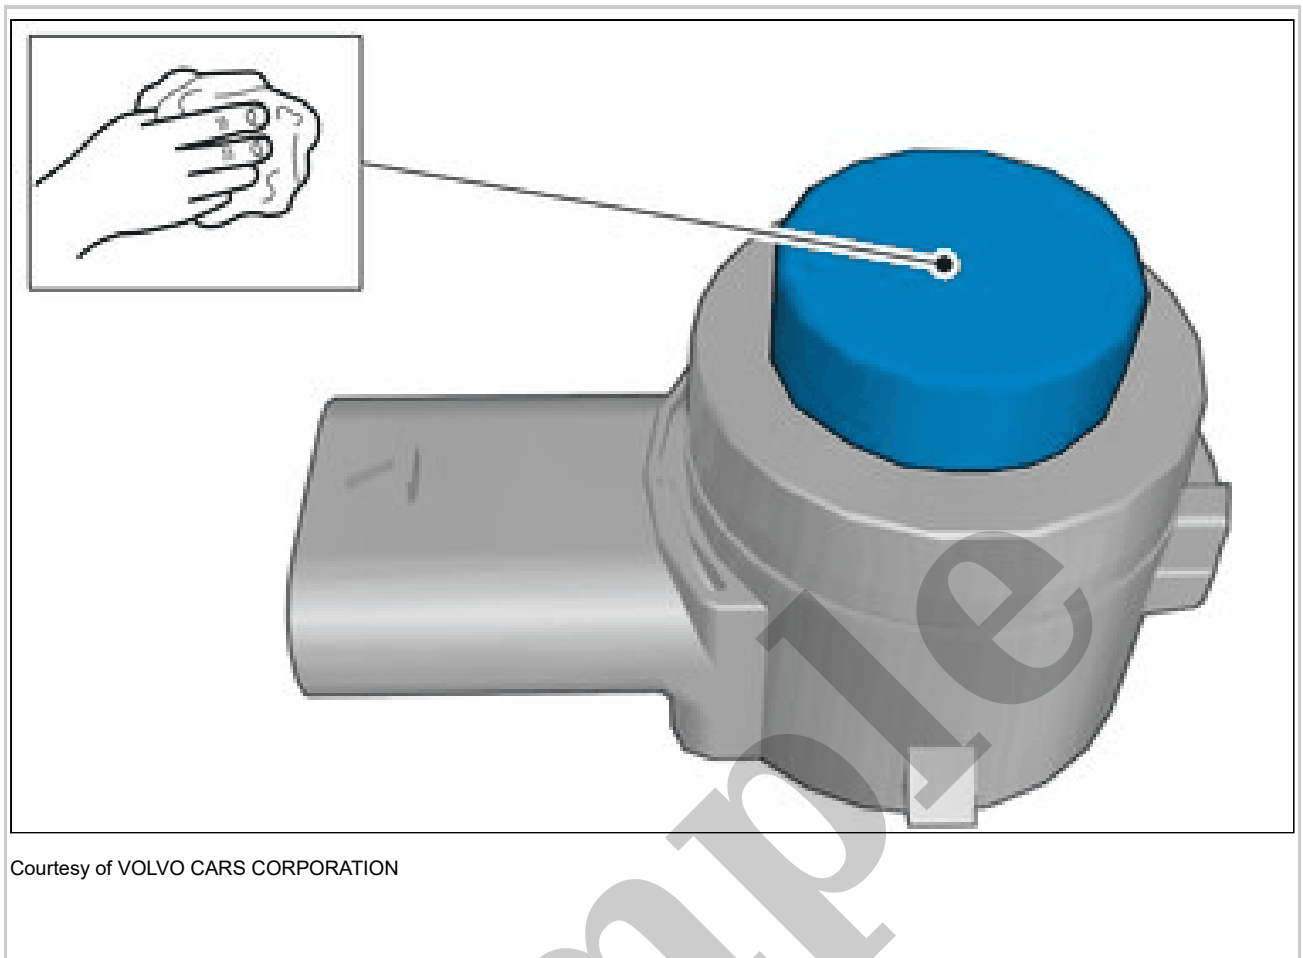

Courtesy of VOLVO CARS CORPORATION

Use: Cleaning agent, 1161721