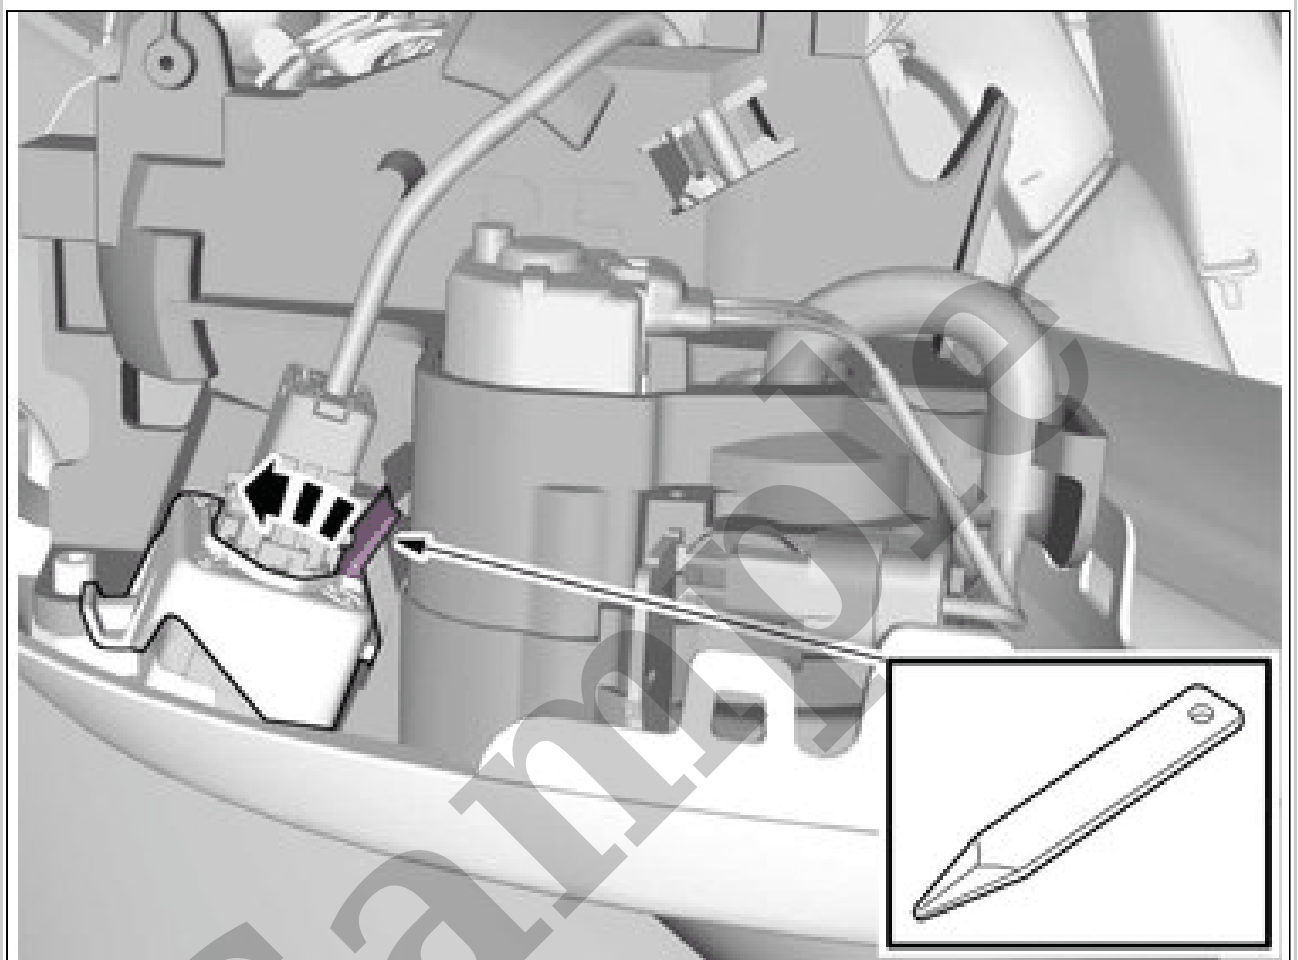

PARKING ASSISTANCE CAMERA, SIDE > PARKING ASSISTANCE CAMERA, SIDE [2018-2022] > REMOVAL

Set the vehicle to Inactive mode, described in user mode. Refer to: USAGE MODE

Remove turn indicator, external mirror. Refer to: TURN INDICATOR, EXTERNAL MIRROR

Remove relevant side turn indicator, external mirror. Refer to: TURN INDICATOR, EXTERNAL MIRROR

Courtesy of VOLVO CARS CORPORATION

Release the catch.