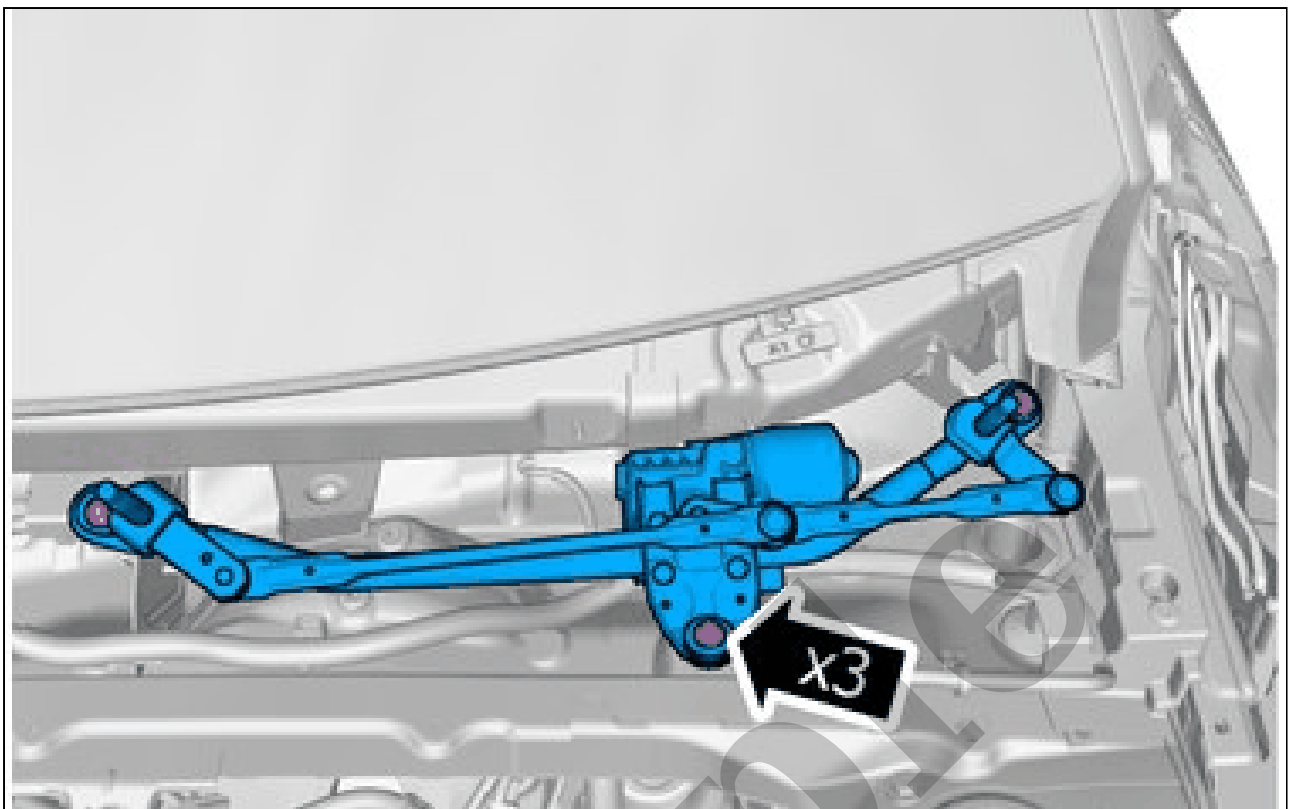

1997 VOLVO S90 OEM Service and Repair Workshop Manual

[Go to manual page](#)

Courtesy of VOLVO CARS CORPORATION

Torque: M6, 10Nm

Remove the screws.

Remove the marked part.

WIPER MECHANISM, WINDSHIELD > WIPER MECHANISM, WINDSHIELD [2018-2022] > INSTALLATION