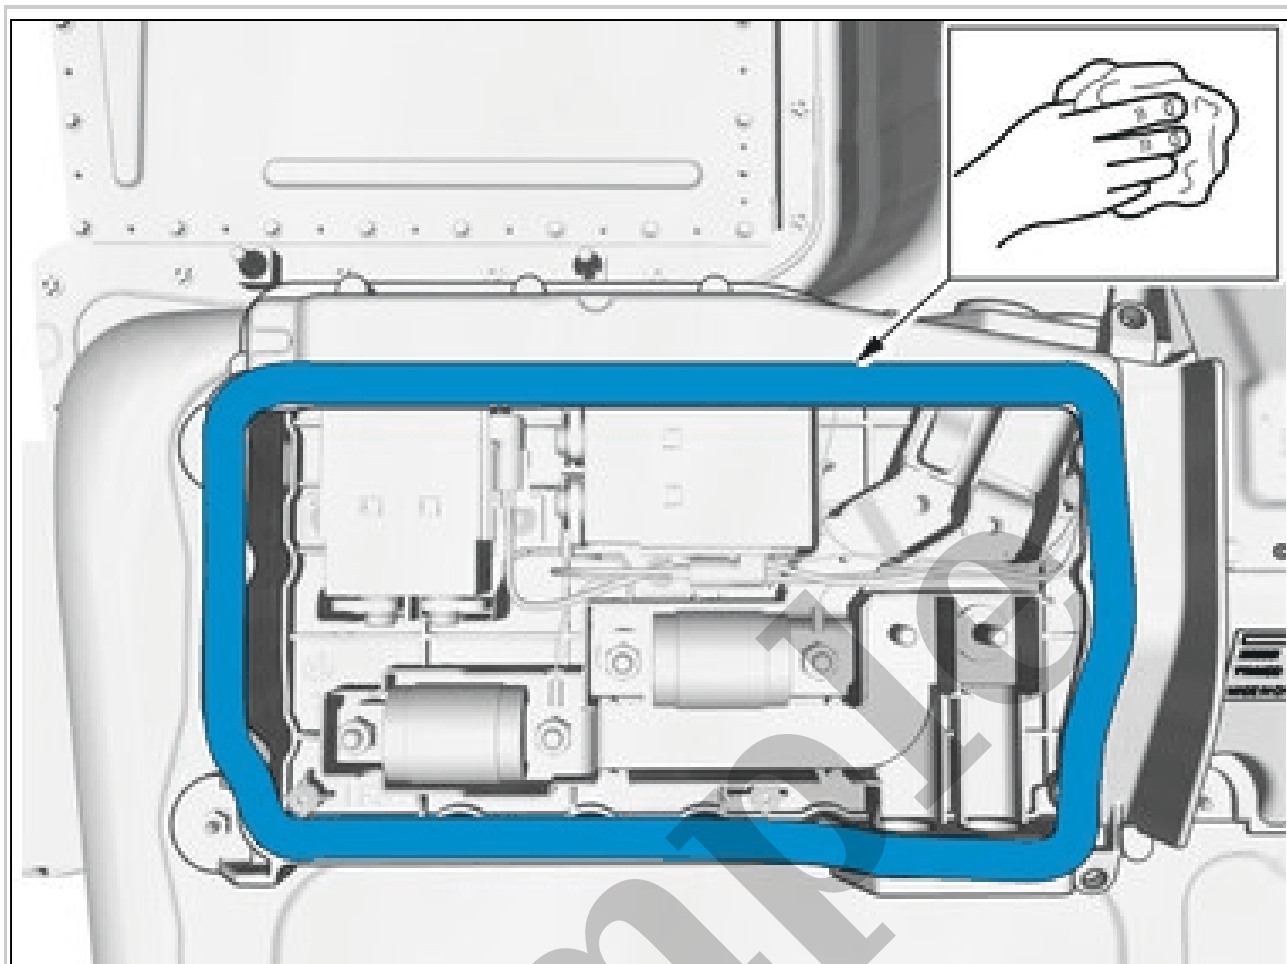

Courtesy of VOLVO CARS CORPORATION

Clean the marked area.

Use: Isopropanol,