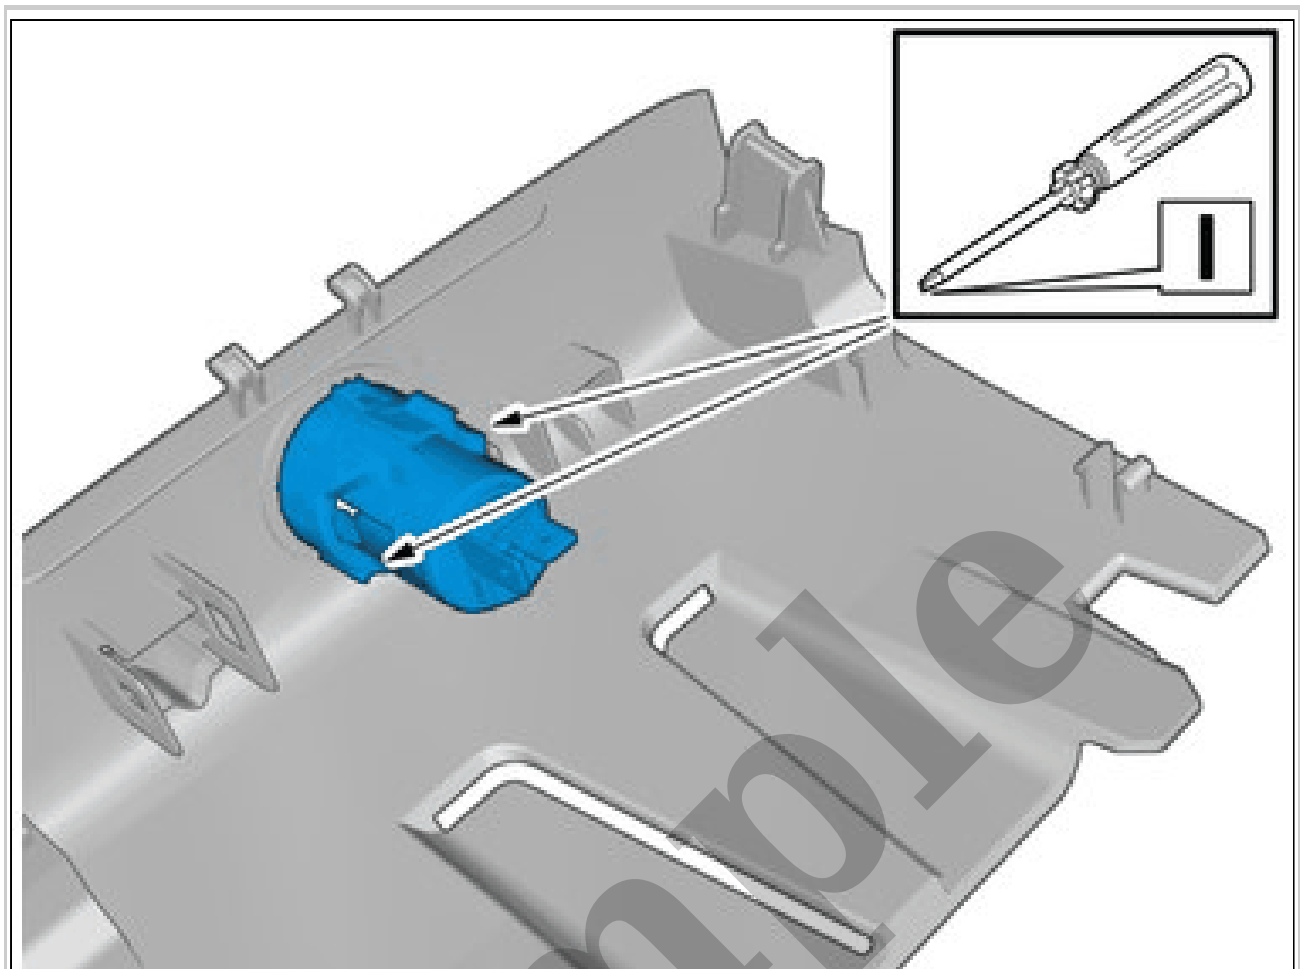

Courtesy of VOLVO CARS CORPORATION

Remove the marked part.
The part is not to be reused.

12V SOCKET, FLOOR CONSOLE > 12V SOCKET, FLOOR CONSOLE [2018-2022] > INSTALLATION

To install, reverse the removal procedure.

CENTRAL LOCKING SWITCH > CENTRAL LOCKING SWITCH [2018-2022] > REMOVAL

Remove window control switch front. Refer to: WINDOW CONTROL SWITCH FRONT

CENTRAL LOCKING SWITCH > CENTRAL LOCKING SWITCH [2018-2022] > INSTALLATION

To install, reverse the removal procedure.