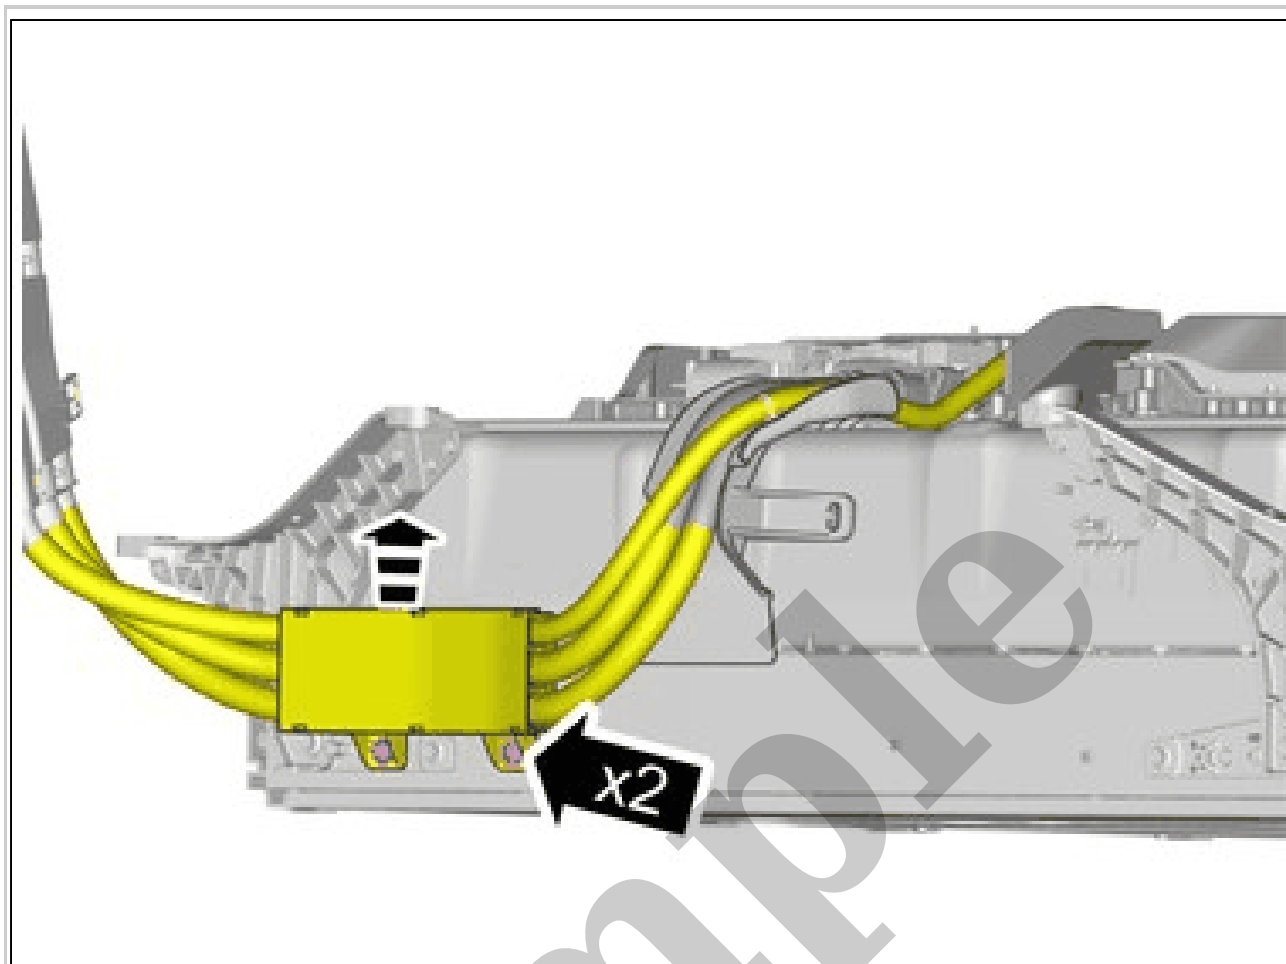

To install, reverse the removal procedure.

CENTRAL LOCKING SWITCH > CENTRAL LOCKING SWITCH [2018-2022] > REMOVAL

Remove window control switch front. Refer to: WINDOW CONTROL SWITCH FRONT

CENTRAL LOCKING SWITCH > CENTRAL LOCKING SWITCH [2018-2022] > INSTALLATION

To install, reverse the removal procedure.

Courtesy of VOLVO CARS CORPORATION

Remove the nuts.

Courtesy of VOLVO CARS CORPORATION

Remove the screws.
Unhook the cable harness clips.

Courtesy of VOLVO CARS CORPORATION