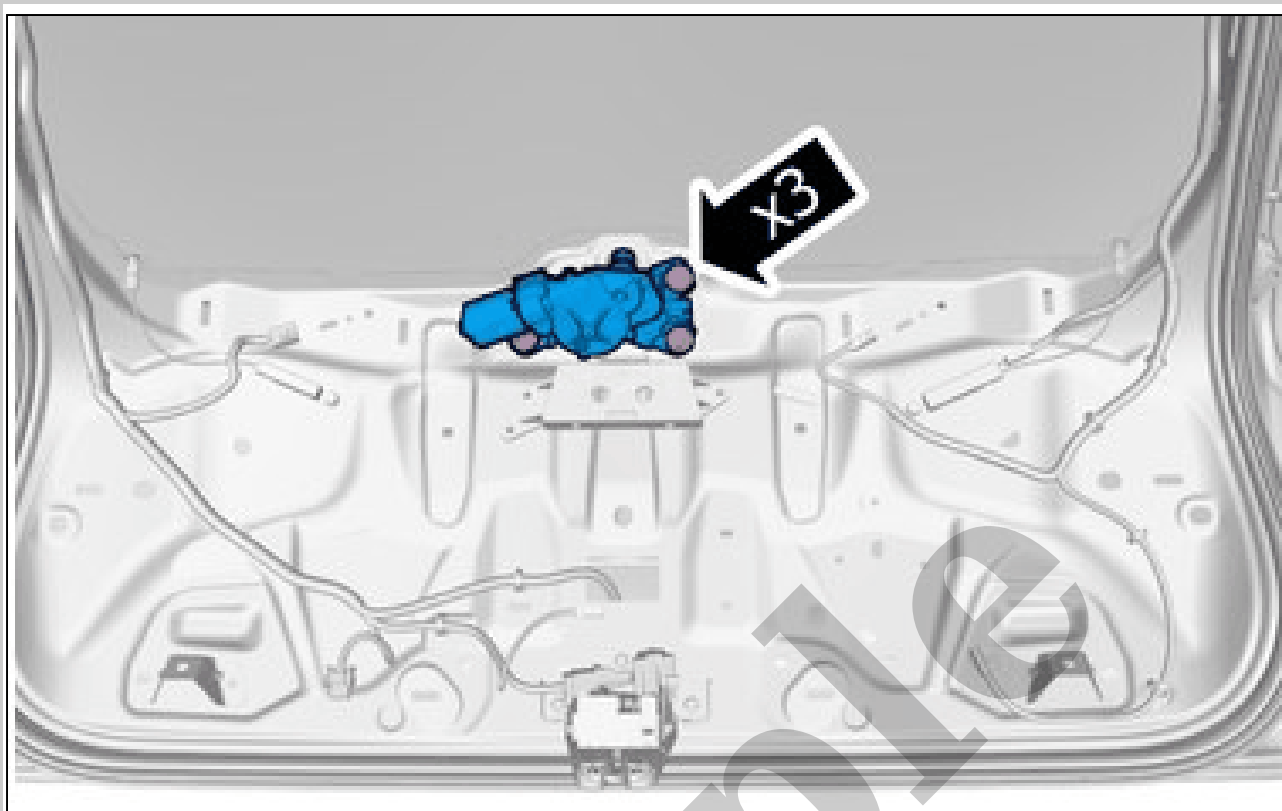

1997 VOLVO S90 OEM Service and Repair Workshop Manual

[Go to manual page](#)

Courtesy of VOLVO CARS CORPORATION

Torque: M6, 10Nm

Remove the screws.

Remove the marked part.

WIPER MECHANISM, WINDSHIELD > WIPER MECHANISM, WINDSHIELD [2018-2022] > INSTALLATION

To install, reverse the removal procedure.

WIPER MOTOR, REAR > WIPER MOTOR, REAR [2018-2022] > REMOVAL

NOTE: *Removal steps in this procedure may contain installation details.*

Courtesy of VOLVO CARS CORPORATION