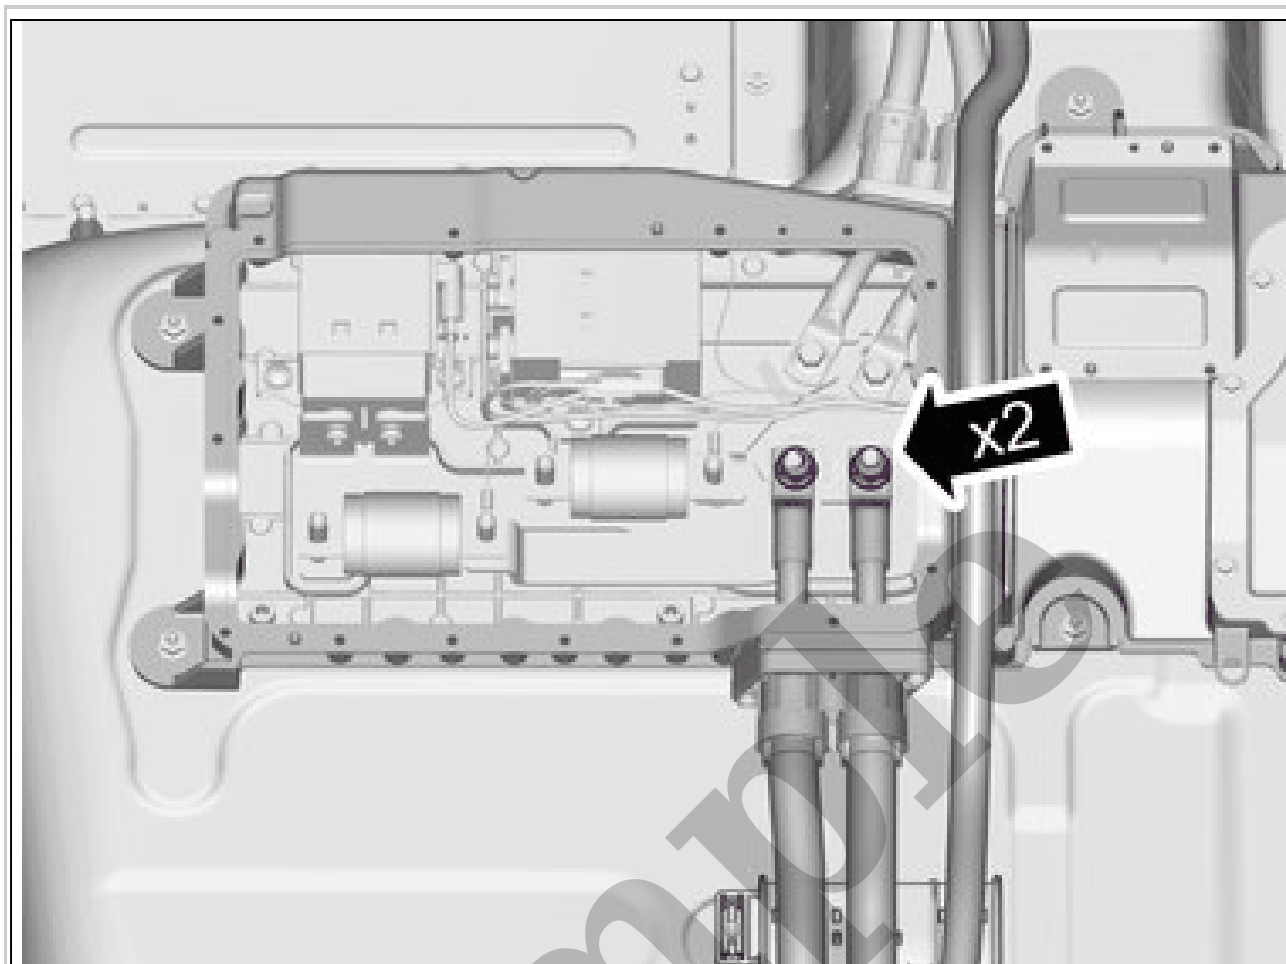

To install, reverse the removal procedure.

CENTRAL LOCKING SWITCH > CENTRAL LOCKING SWITCH [2018-2022] > REMOVAL

Remove window control switch front. Refer to: WINDOW CONTROL SWITCH FRONT

CENTRAL LOCKING SWITCH > CENTRAL LOCKING SWITCH [2018-2022] > INSTALLATION

To install, reverse the removal procedure.

Courtesy of VOLVO CARS CORPORATION

Remove the nuts.

Courtesy of VOLVO CARS CORPORATION

Remove the screws.
Unhook the cable harness clips.

Courtesy of VOLVO CARS CORPORATION