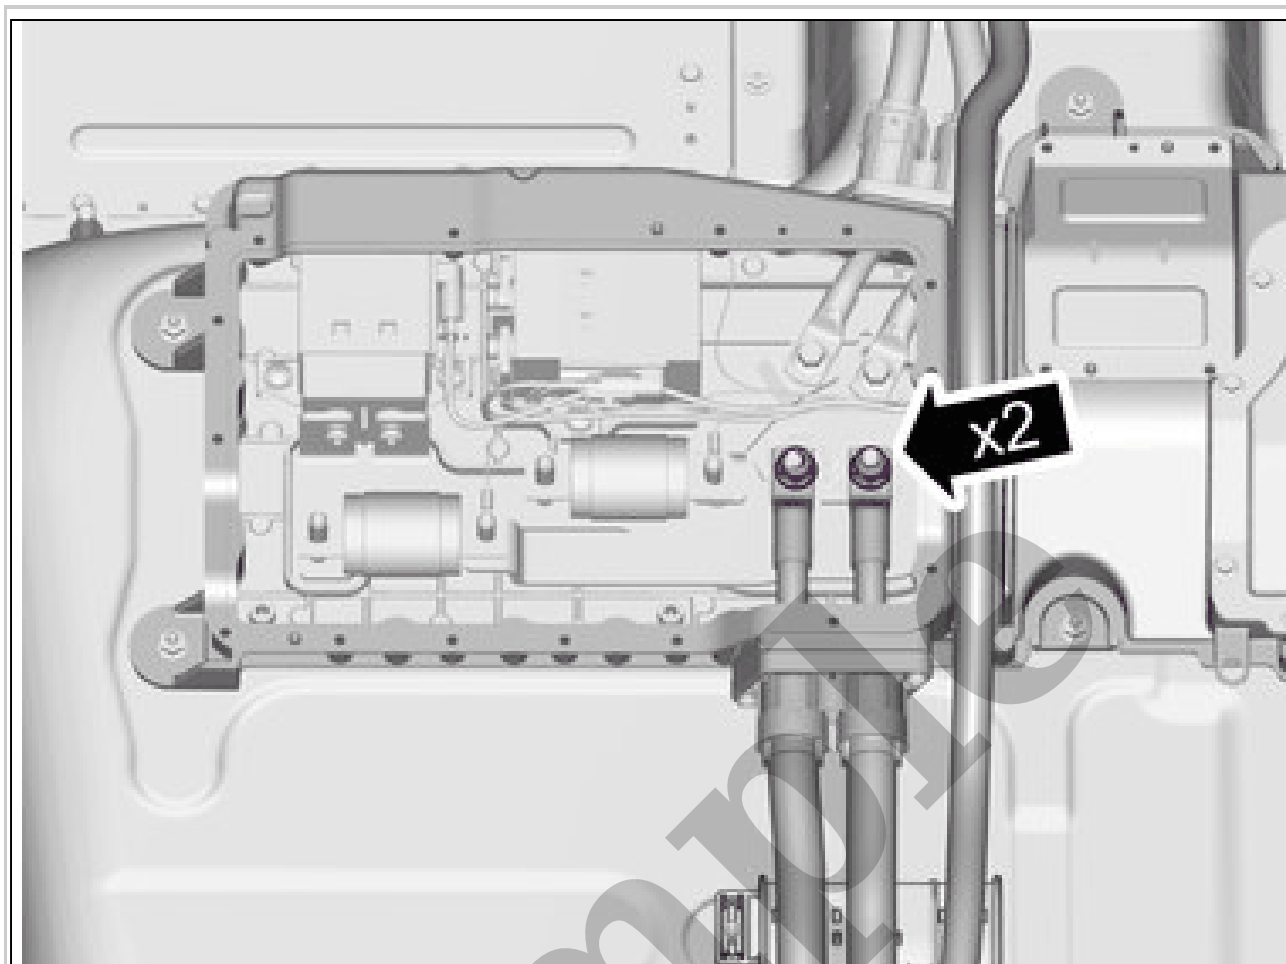

Courtesy of VOLVO CARS CORPORATION

Remove the nuts.