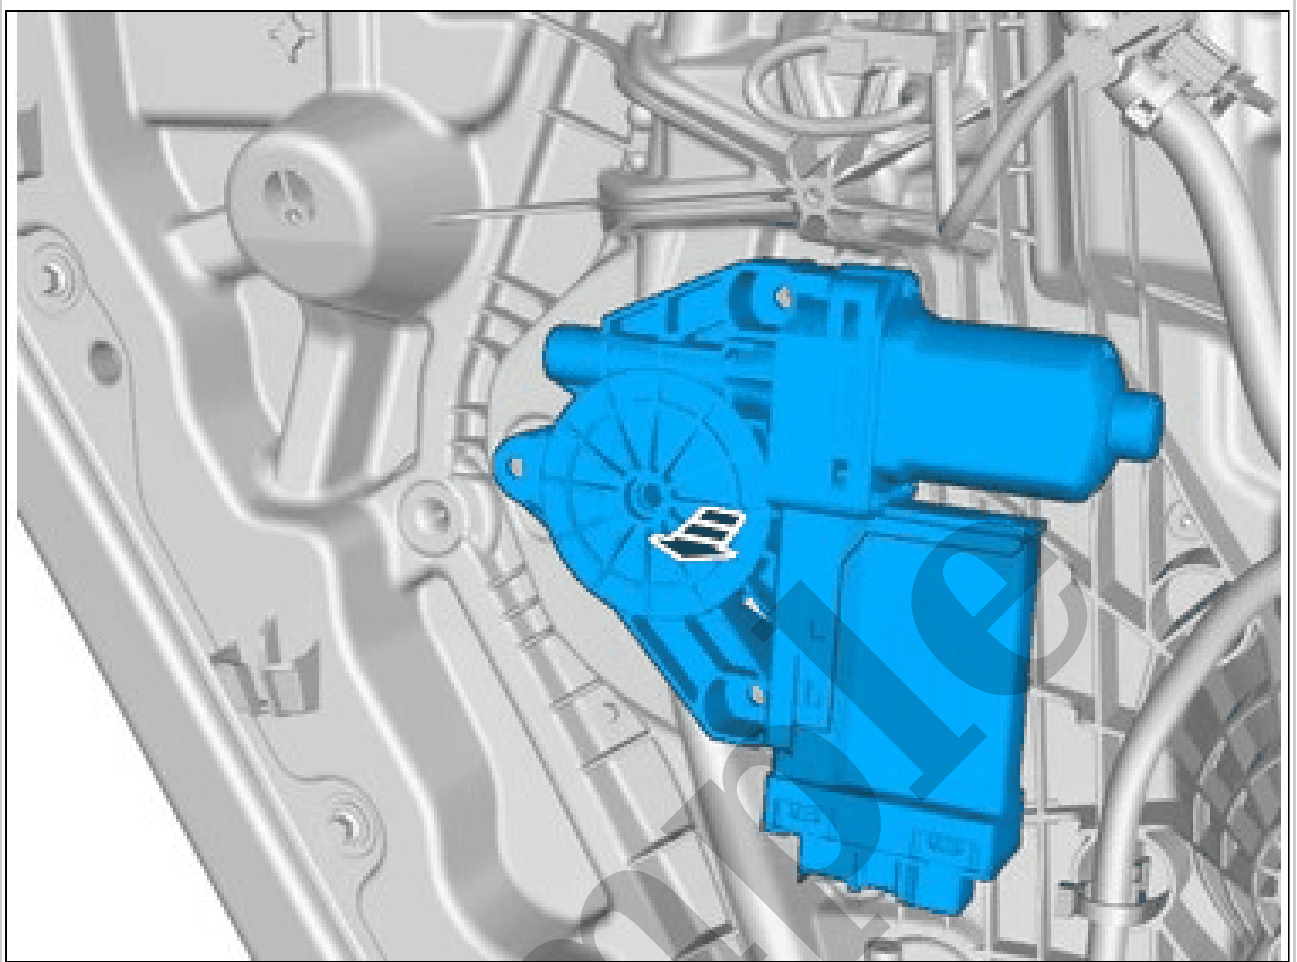

Courtesy of VOLVO CARS CORPORATION

Remove the marked part.