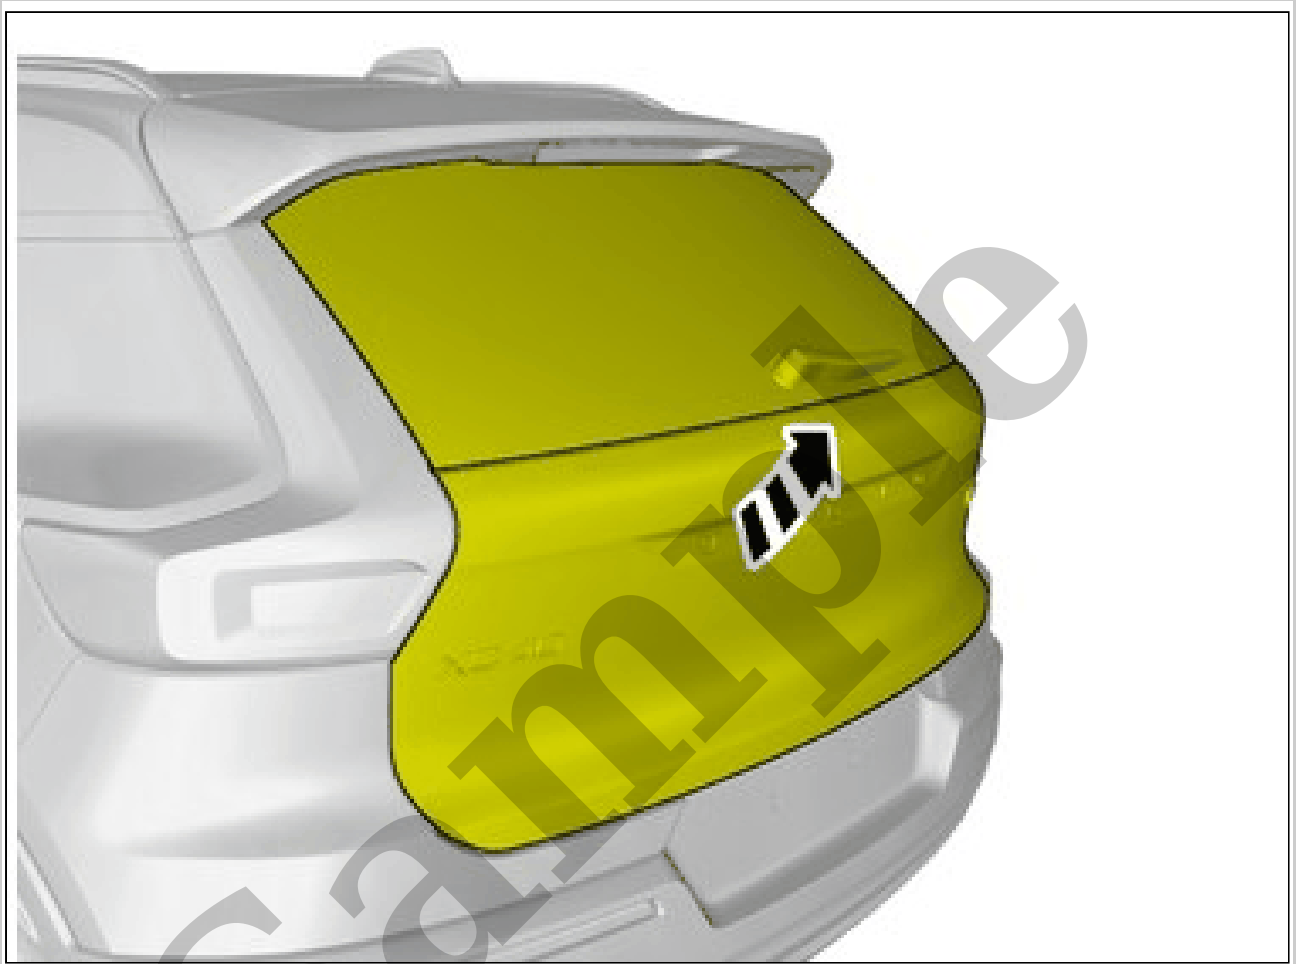

Remove steering wheel module (SWM). Refer to: STEERING WHEEL MODULE

PASSENGER DOOR MODULE > PASSENGER DOOR MODULE (PDM) [2018-2022] > REMOVAL

Set the vehicle to Inactive mode, described in user mode. Refer to: USAGE MODE
Remove panel side door front. Refer to: PANEL FRONT DOOR

Perform power window motor, initiation. Refer to: DOOR WINDOW MOTOR INITIALIZATION

POWER OPERATED TAILGATE SWITCH > POWER OPERATED TAILGATE SWITCH [2018-2022] > REMOVAL

Set the vehicle to Inactive mode, described in user mode. Refer to: USAGE MODE