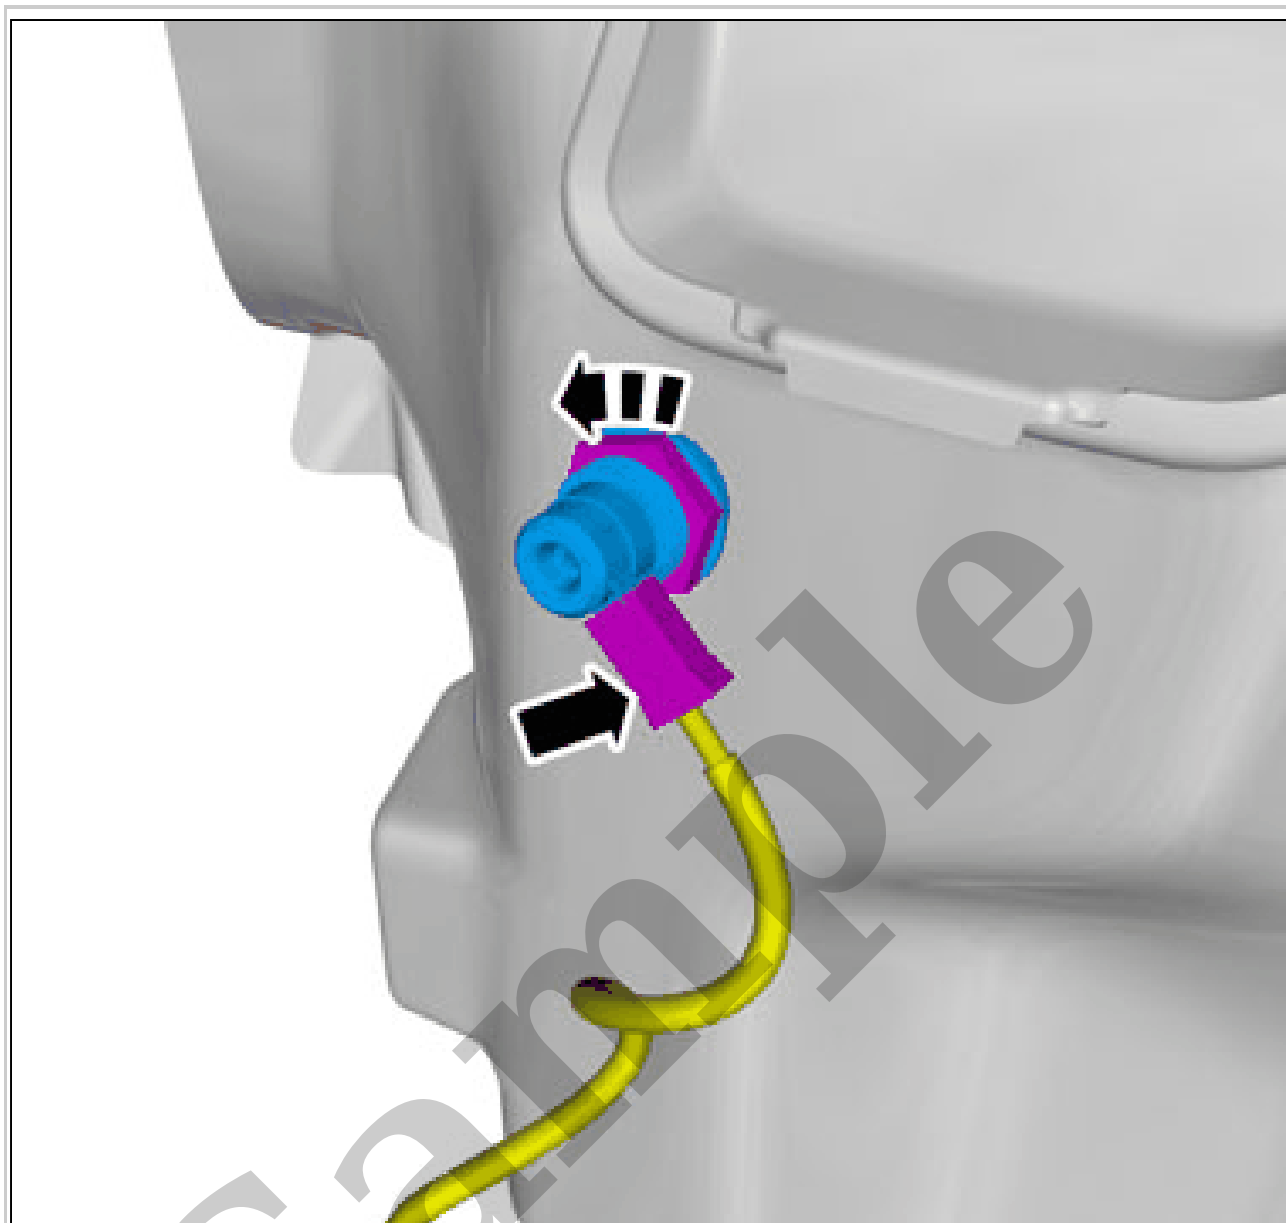

1993 VOLVO 960 OEM Service and Repair Workshop Manual

[Go to manual page](#)

Courtesy of VOLVO CARS CORPORATION

Loosen the nut.
Disconnect the connector.

EXTRA POWER SOCKET 12V, LUGGAGE COMPARTMENT > EXTRA POWER SOCKET 12V, LUGGAGE COMPARTMENT [2018-2022] > INSTALLATION

Caution
Release the catches.
Remove the part carefully

HEATED REAR SEAT SWITCH > HEATED REAR SEAT SWITCH [2018-2022] > INSTALLATION

To install, reverse the removal procedure.

HEATED STEERING WHEEL MODULE > HEATED STEERING WHEEL MODULE (HSWM) [2018-2022] > REMOVAL