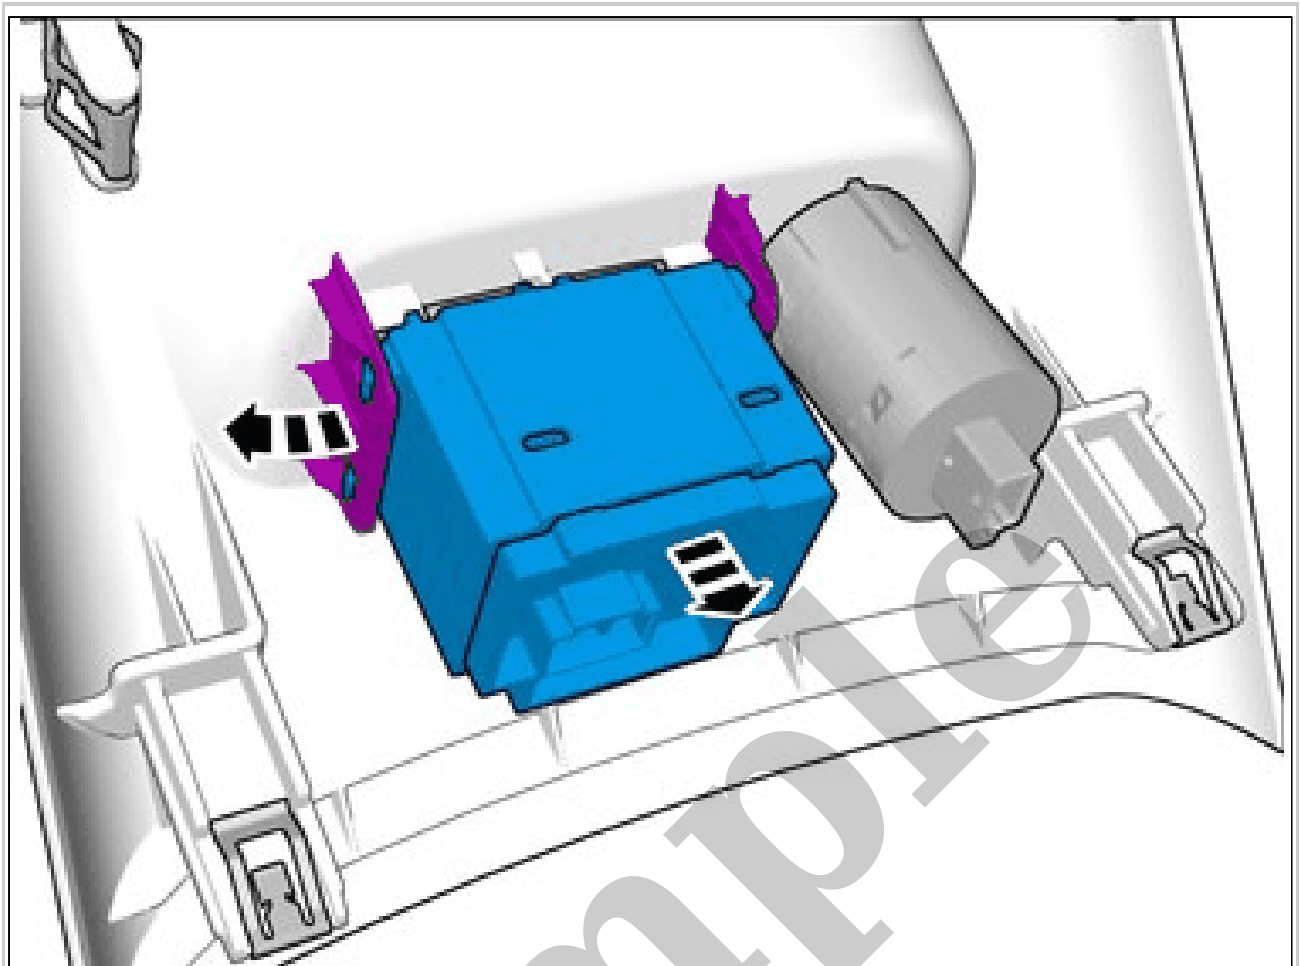

Courtesy of VOLVO CARS CORPORATION

Caution
Release the catches.
Remove the part carefully

HEATED REAR SEAT SWITCH > HEATED REAR SEAT SWITCH [2018-2022] > INSTALLATION

To install, reverse the removal procedure.

HEATED STEERING WHEEL MODULE > HEATED STEERING WHEEL MODULE (HSWM) [2018-2022] > REMOVAL

Remove steering wheel module (SWM). Refer to: STEERING WHEEL MODULE

PASSENGER DOOR MODULE > PASSENGER DOOR MODULE (PDM) [2018-2022] > REMOVAL

Set the vehicle to Inactive mode, described in user mode. Refer to: USAGE MODE
Remove panel side door front. Refer to: PANEL FRONT DOOR