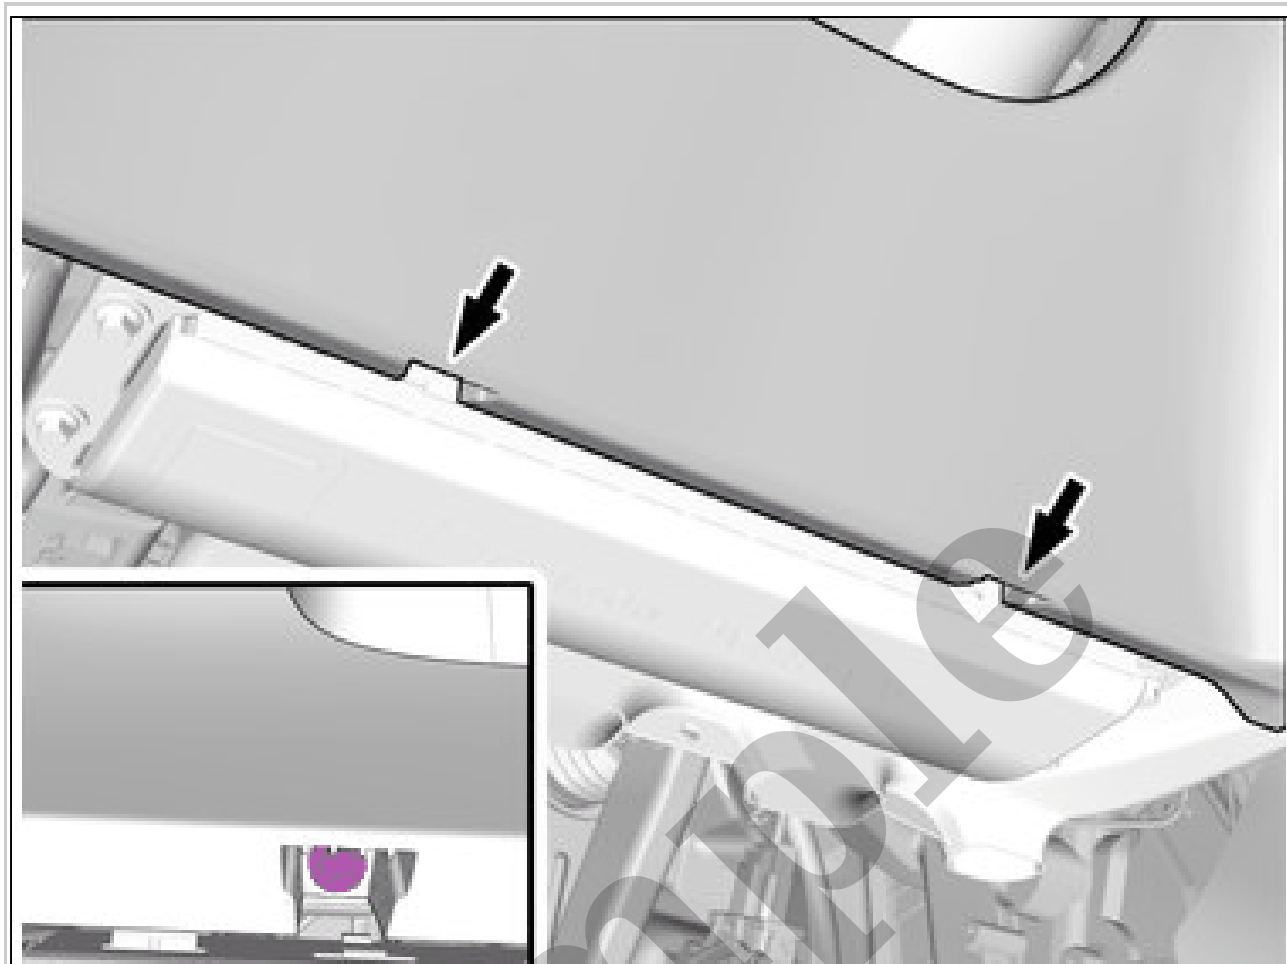

Courtesy of VOLVO CARS CORPORATION

Remove the screws.