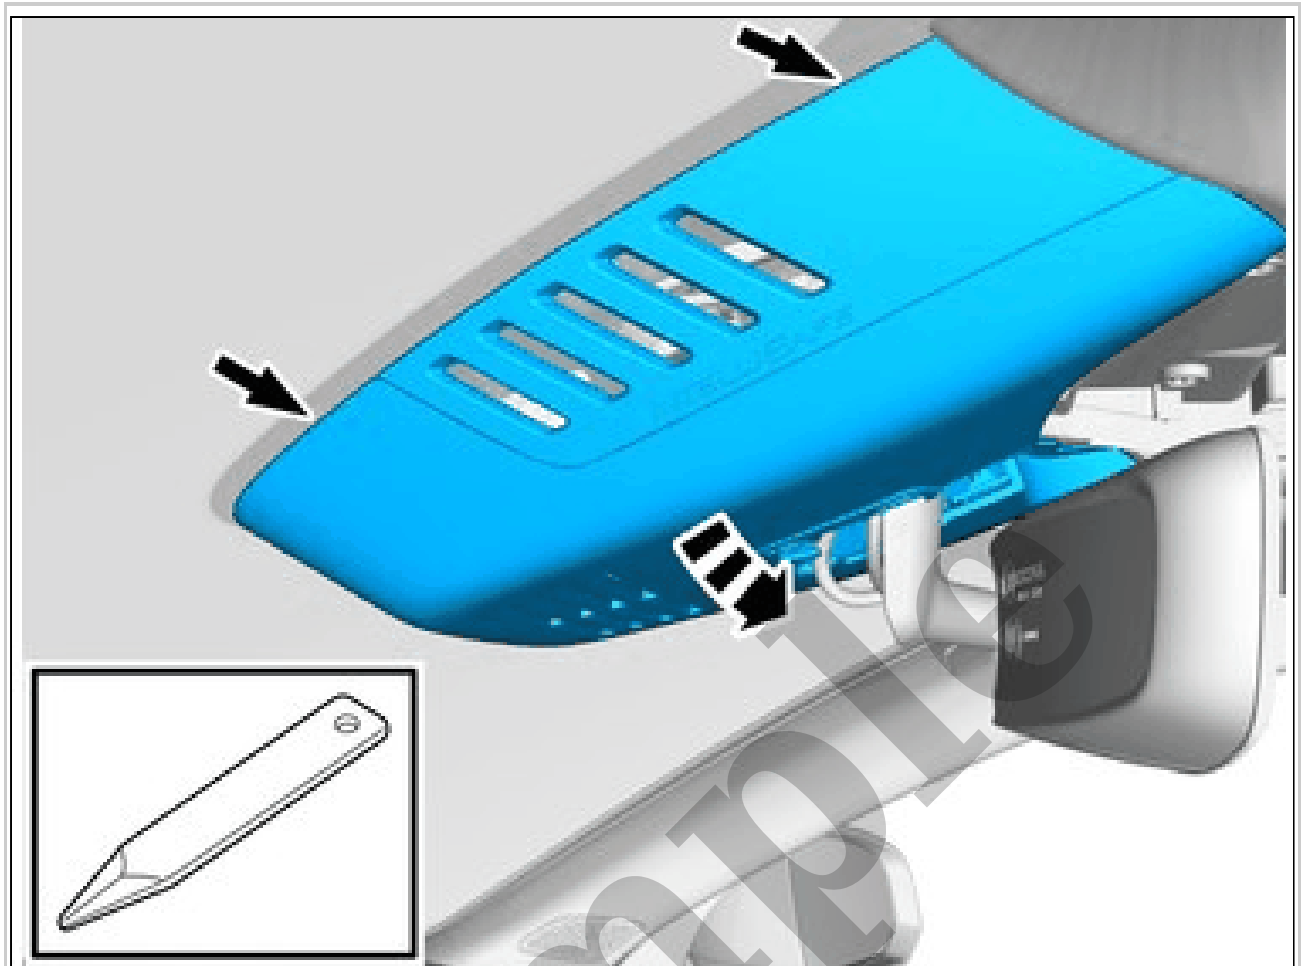

Courtesy of VOLVO CARS CORPORATION

Release the catches.
Repeat on the other side.
Remove the marked part.
Use: Interior trim remover