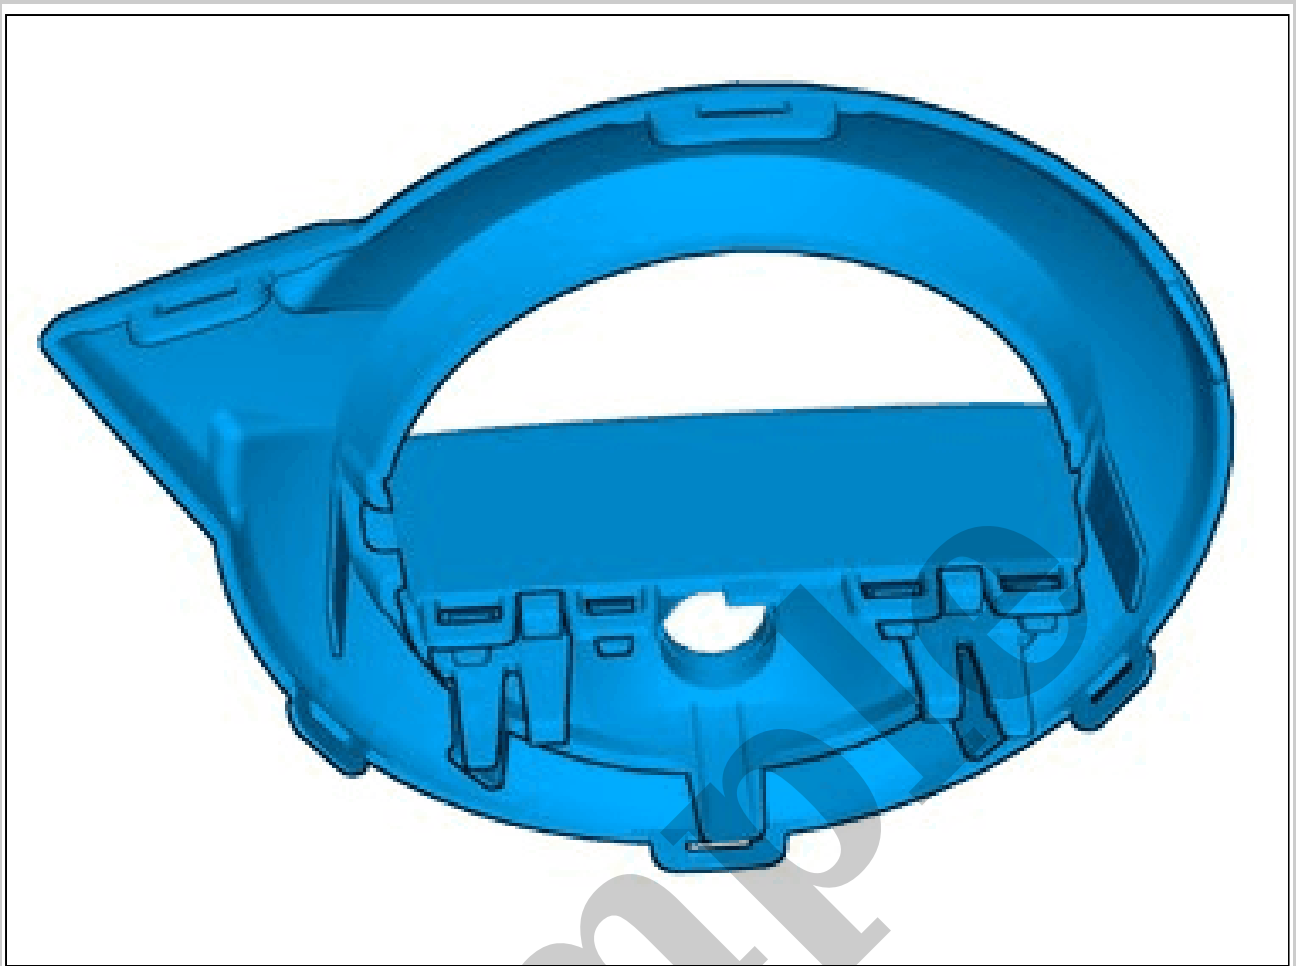

Release the catches.
Repeat on the other side.
Remove the marked part.
Use: Interior trim remover

Courtesy of VOLVO CARS CORPORATION

Disconnect the connector.
Remove the screws.
Remove the marked part.

**COOLING FAN, FORWARD LOOKING CAMERA > COOLING FAN, FORWARD
LOOKING CAMERA (FLC) [2022 | 2021, E400V6] > INSTALLATION**

Courtesy of VOLVO CARS CORPORATION

Remove the marked part.

Courtesy of VOLVO CARS CORPORATION

Tilt the component somewhat.

Courtesy of VOLVO CARS CORPORATION

Release the connector's catch.
Disconnect the connector.

Courtesy of VOLVO CARS CORPORATION

NOTE: *The graphic shows the back of the component before removal.*

Courtesy of VOLVO CARS CORPORATION

Remove the marked part.

PARKING ASSISTANCE CAMERA, FRONT > PARKING ASSISTANCE CAMERA, FRONT [2018-2020 | 2021-2022, B4204T18 | 2021-2022, B4204T47] > INSTALLATION