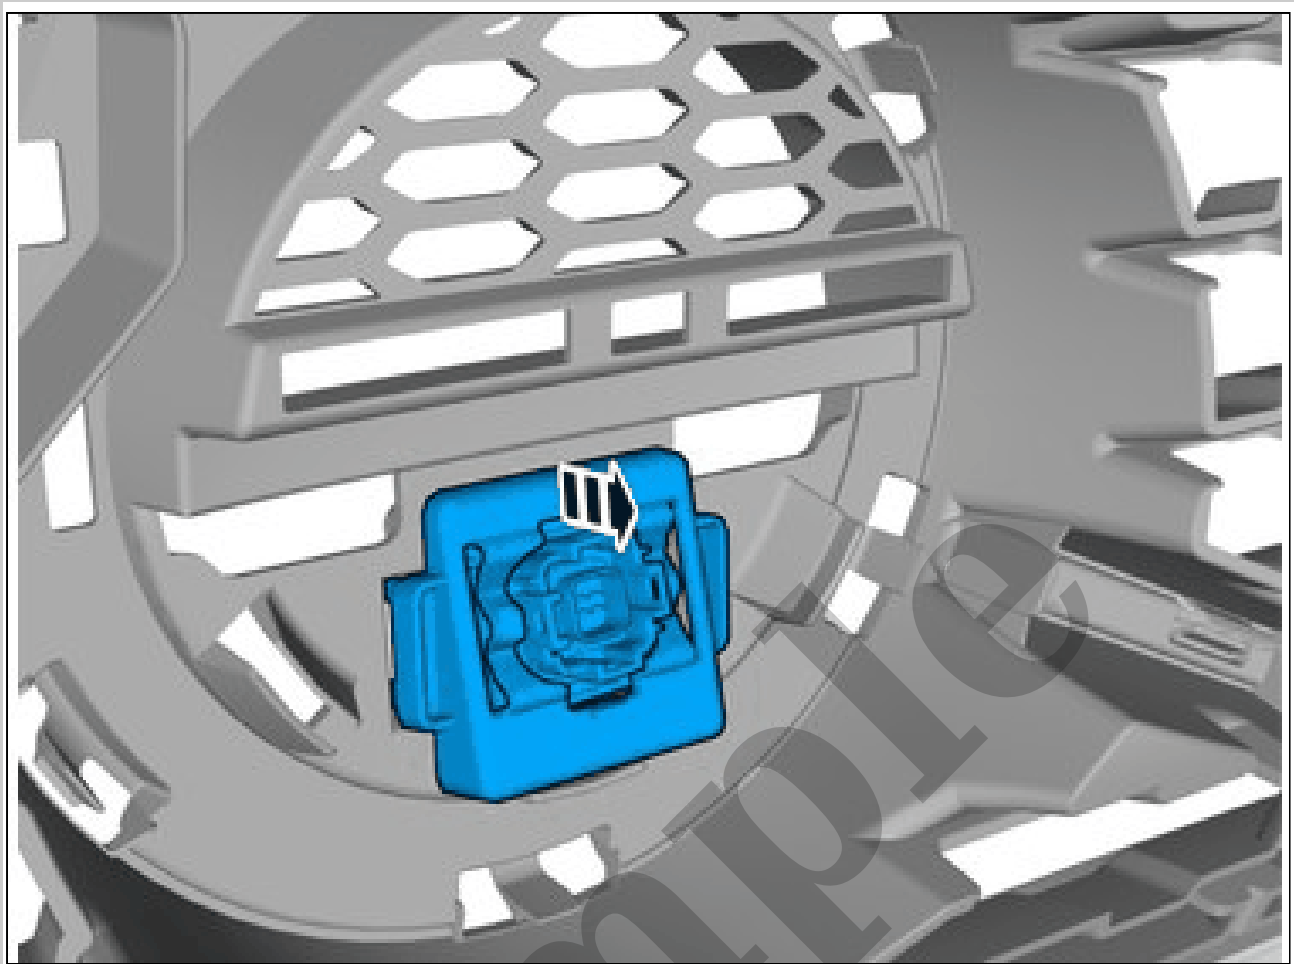

Release the catches.
Repeat on the other side.
Remove the marked part.
Use: Interior trim remover

Courtesy of VOLVO CARS CORPORATION

Disconnect the connector.
Remove the screws.
Remove the marked part.

**COOLING FAN, FORWARD LOOKING CAMERA > COOLING FAN, FORWARD
LOOKING CAMERA (FLC) [2022 | 2021, E400V6] > INSTALLATION**

Courtesy of VOLVO CARS CORPORATION

Remove the marked part.

Courtesy of VOLVO CARS CORPORATION

Tilt the component somewhat.

Courtesy of VOLVO CARS CORPORATION

Release the connector's catch.
Disconnect the connector.

Courtesy of VOLVO CARS CORPORATION

NOTE: *The graphic shows the back of the component before removal.*

Courtesy of VOLVO CARS CORPORATION

Remove the marked part.

PARKING ASSISTANCE CAMERA, FRONT > PARKING ASSISTANCE CAMERA, FRONT [2018-2020 | 2021-2022, B4204T18 | 2021-2022, B4204T47] > INSTALLATION

To install, reverse the removal procedure.

Calibrate WAM according to: Diagnostics / Components / Control modules /Wide Angle Vision Module (WAM) / Diagnostic sequences / Calibrating parking assistance cameras