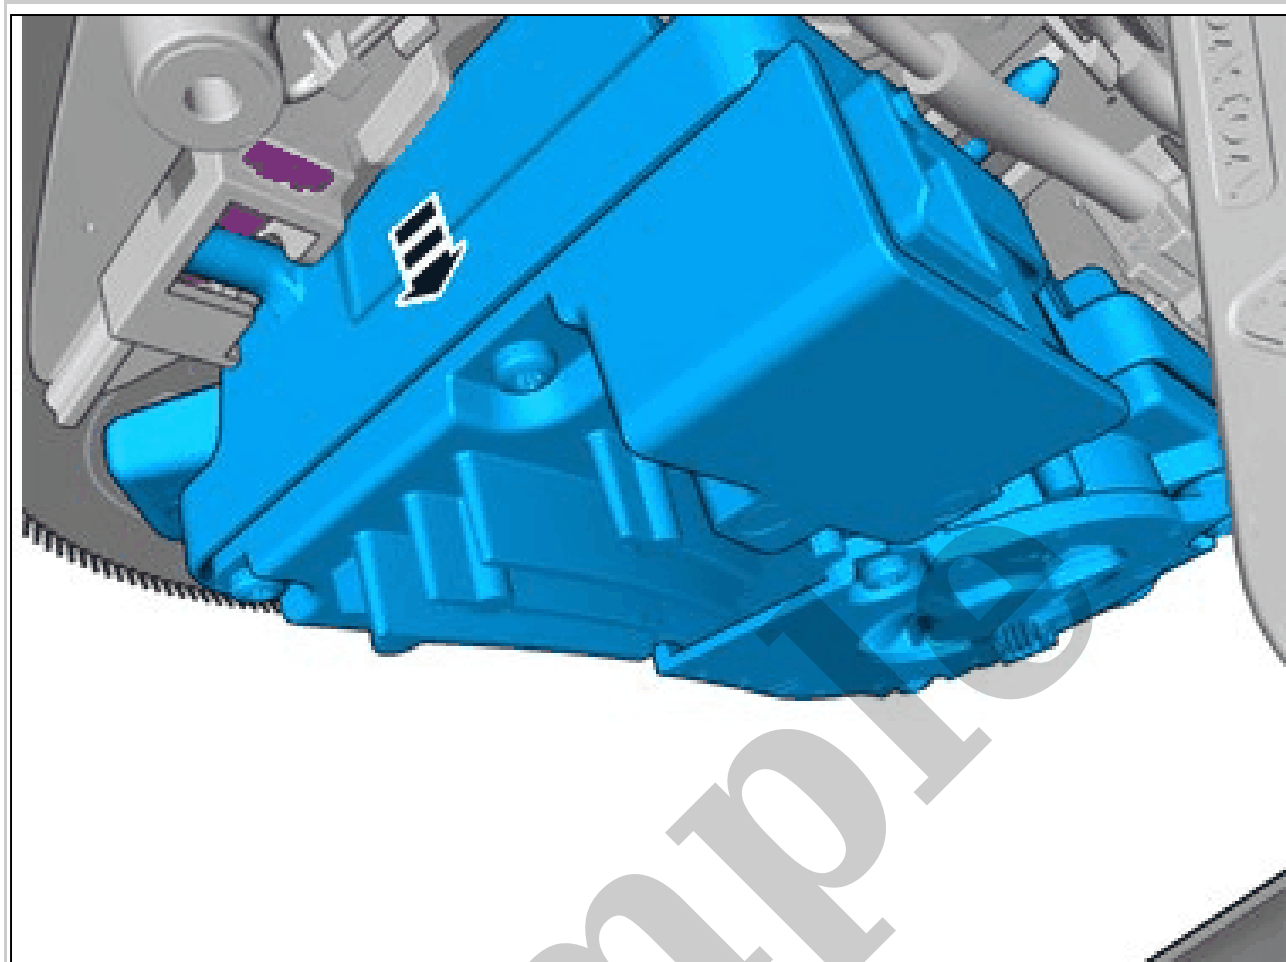

Release the catches.
Repeat on the other side.
Remove the marked part.
Use: Interior trim remover

Courtesy of VOLVO CARS CORPORATION

Disconnect the connector.
Remove the screws.
Remove the marked part.

**COOLING FAN, FORWARD LOOKING CAMERA > COOLING FAN, FORWARD
LOOKING CAMERA (FLC) [2022 | 2021, E400V6] > INSTALLATION**

Courtesy of VOLVO CARS CORPORATION

Remove the marked part.

Courtesy of VOLVO CARS CORPORATION

Tilt the component somewhat.

Courtesy of VOLVO CARS CORPORATION

Release the connector's catch.
Disconnect the connector.