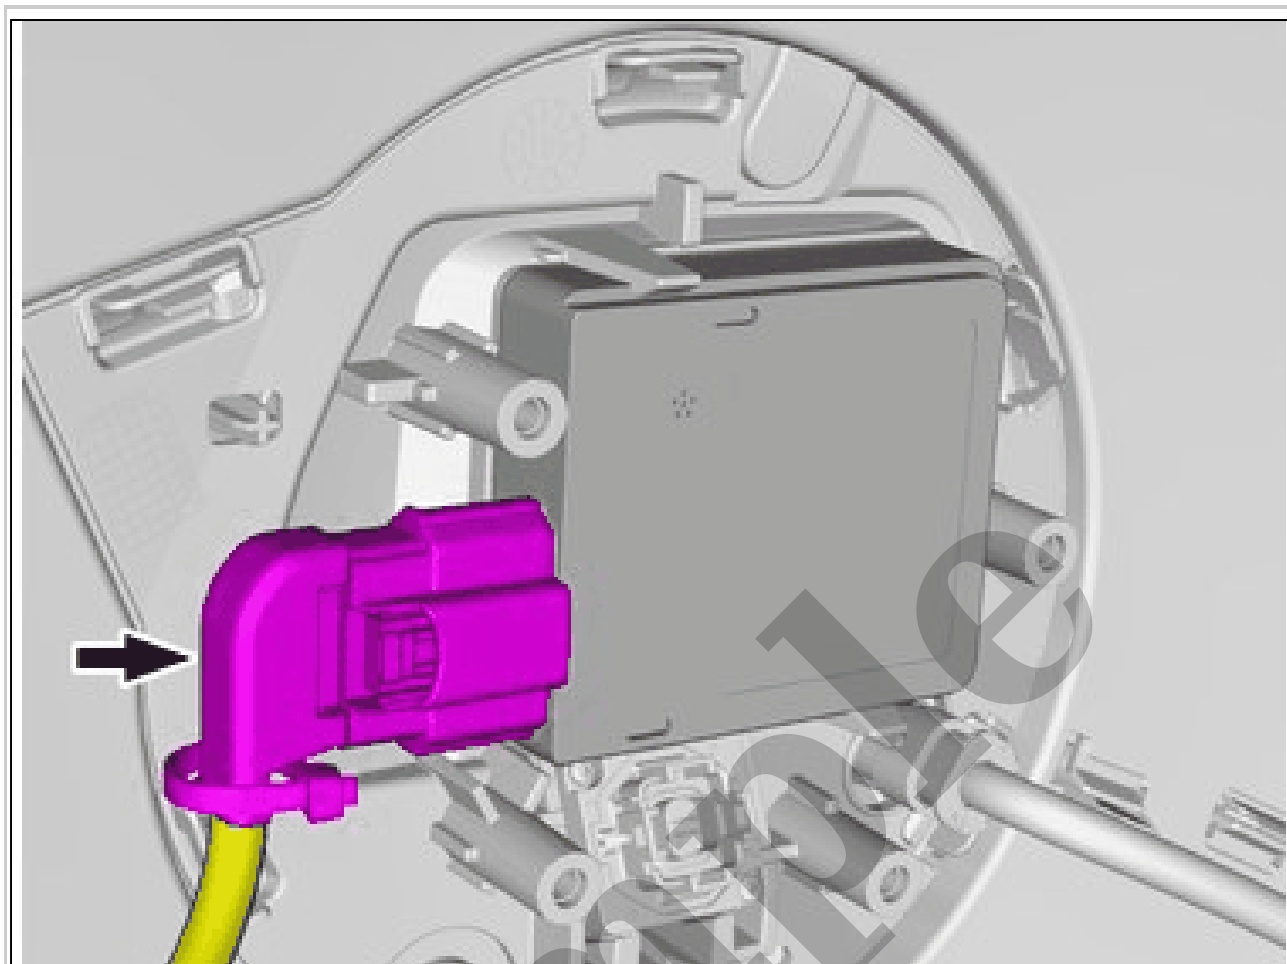

Release the catches.
Repeat on the other side.
Remove the marked part.
Use: Interior trim remover

Courtesy of VOLVO CARS CORPORATION

Disconnect the connector.
Remove the screws.
Remove the marked part.

**COOLING FAN, FORWARD LOOKING CAMERA > COOLING FAN, FORWARD
LOOKING CAMERA (FLC) [2022 | 2021, E400V6] > INSTALLATION**

Courtesy of VOLVO CARS CORPORATION

Remove the marked part.

Courtesy of VOLVO CARS CORPORATION

Tilt the component somewhat.

Courtesy of VOLVO CARS CORPORATION

Release the connector's catch.
Disconnect the connector.