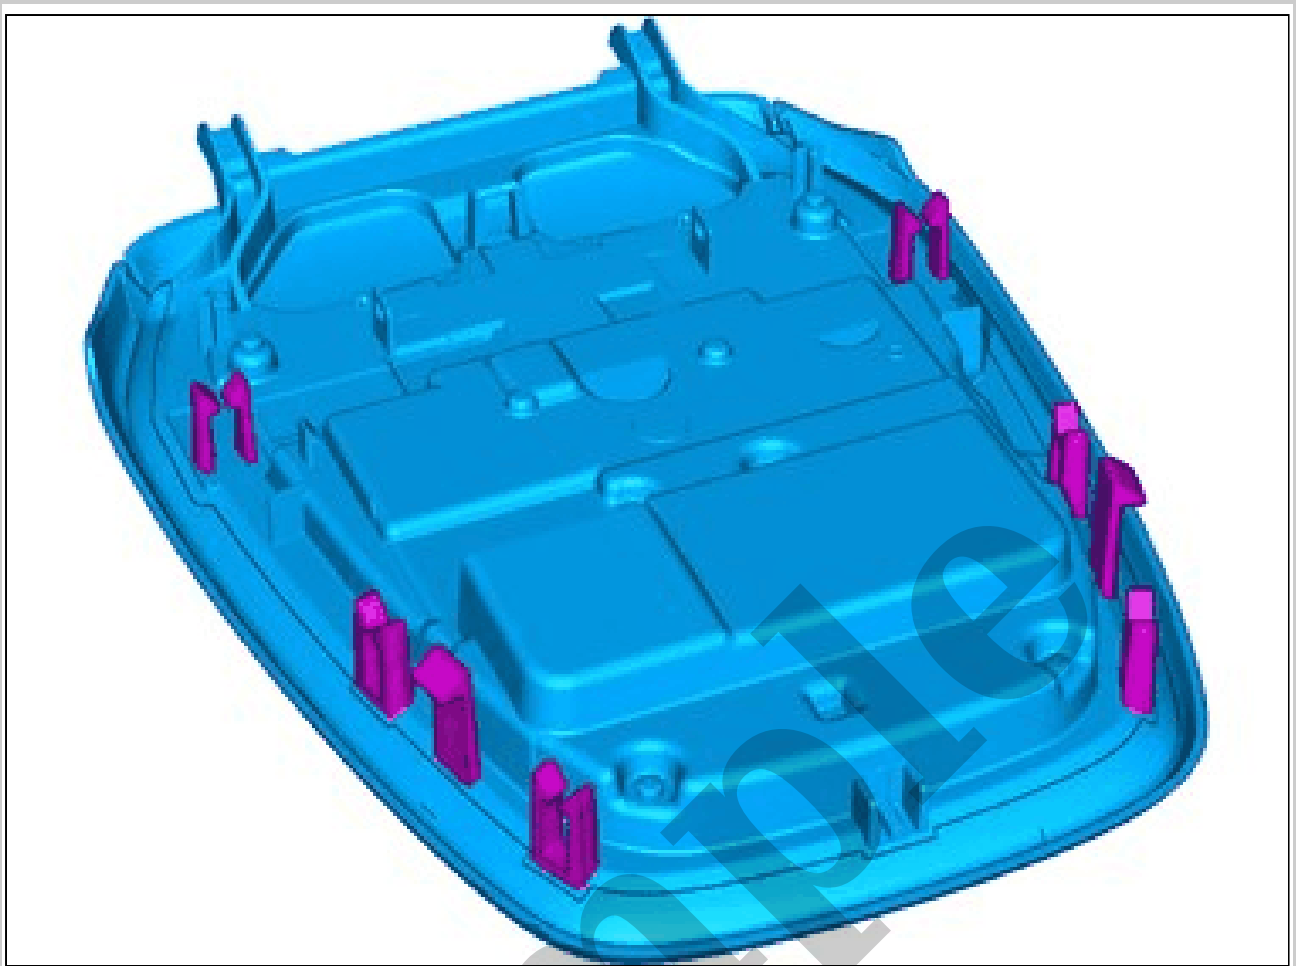

Courtesy of VOLVO CARS CORPORATION

NOTE: *The graphic shows the back of the component before removal.*