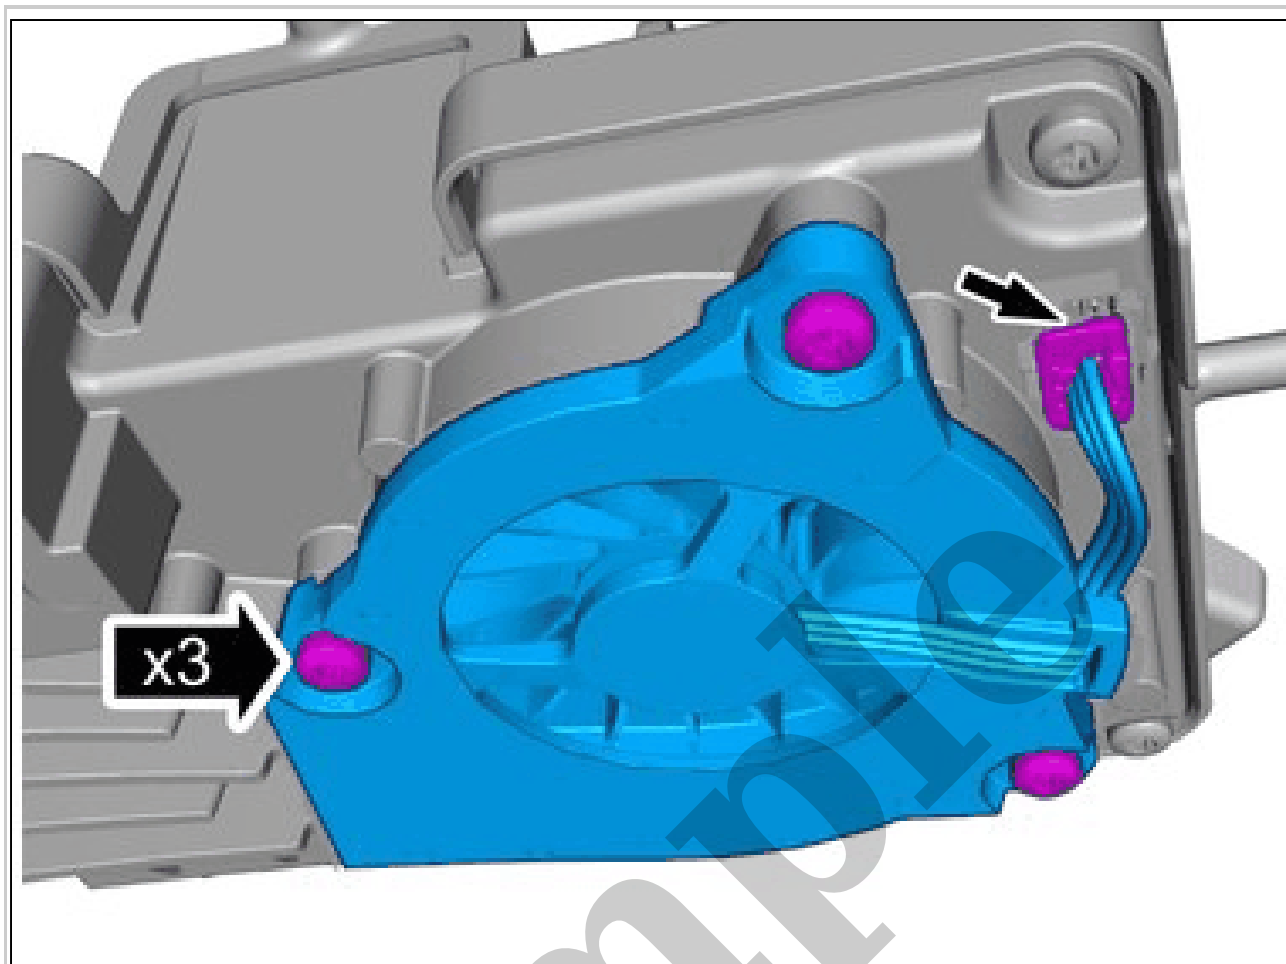

Release the catches.
Repeat on the other side.
Remove the marked part.
Use: Interior trim remover

Courtesy of VOLVO CARS CORPORATION

Disconnect the connector.
Remove the screws.
Remove the marked part.

**COOLING FAN, FORWARD LOOKING CAMERA > COOLING FAN, FORWARD
LOOKING CAMERA (FLC) [2022 | 2021, E400V6] > INSTALLATION**

Courtesy of VOLVO CARS CORPORATION

Remove the marked part.

Courtesy of VOLVO CARS CORPORATION

Tilt the component somewhat.

Courtesy of VOLVO CARS CORPORATION

Release the connector's catch.
Disconnect the connector.