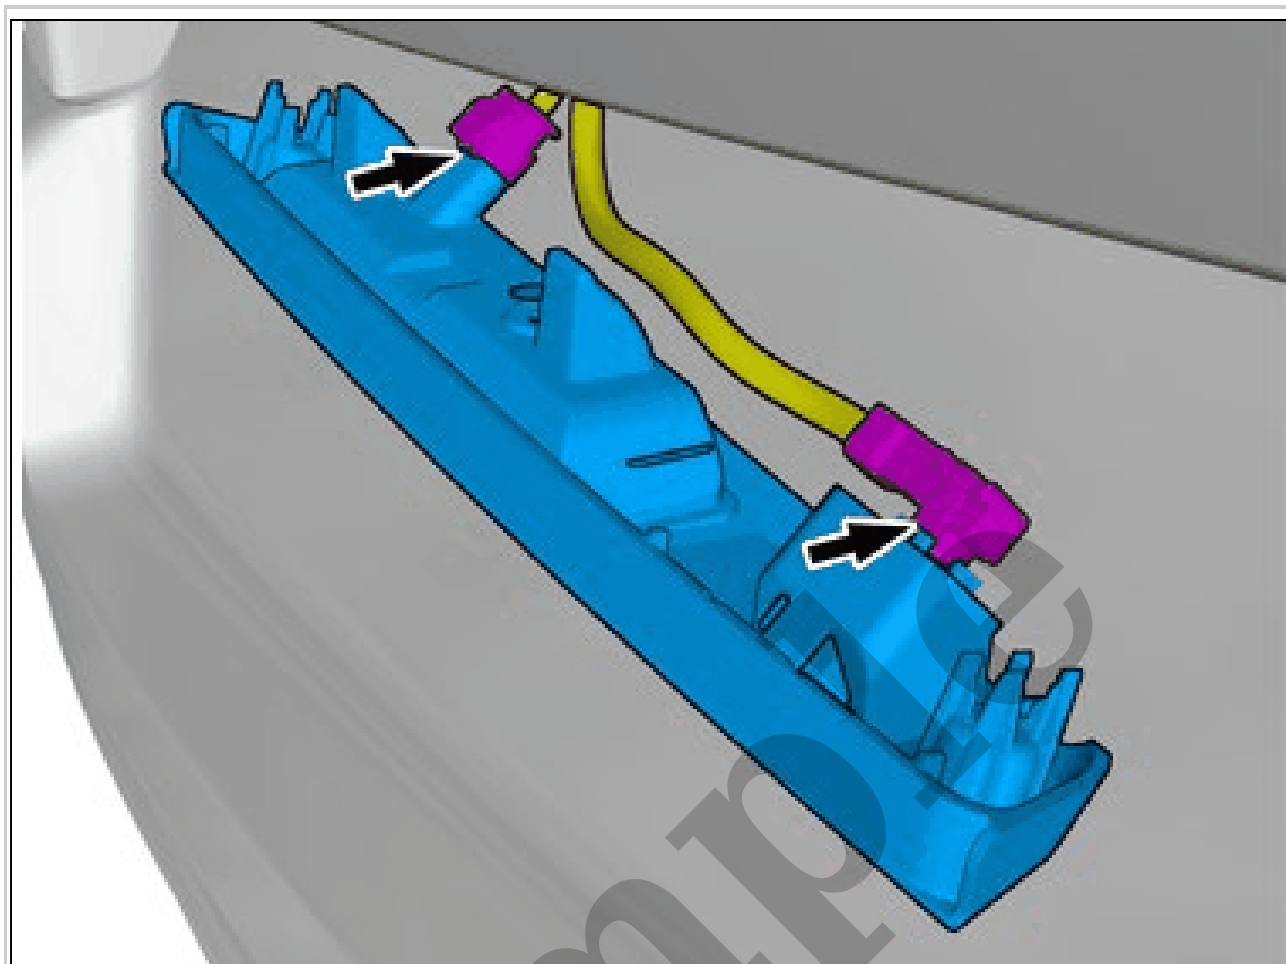

Courtesy of VOLVO CARS CORPORATION

Disconnect the connectors.
Remove the marked part.